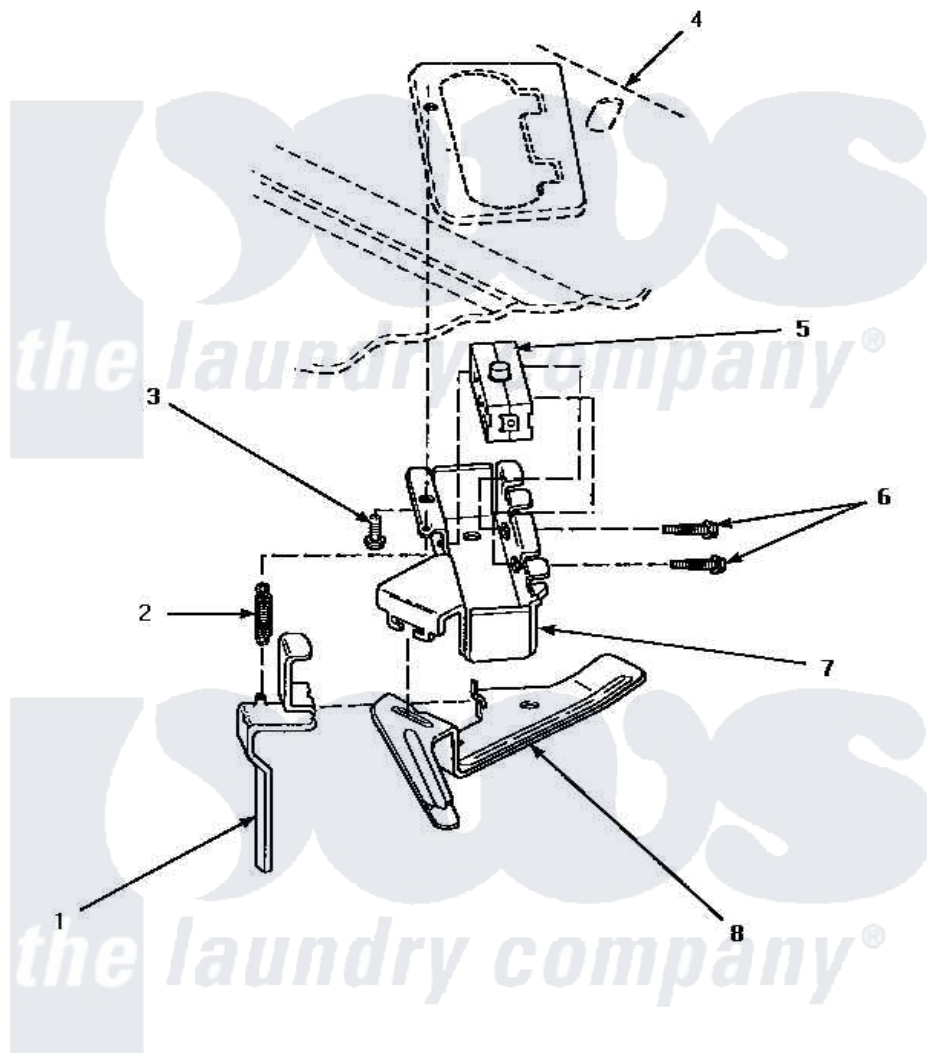

Amana LW8463W2 (BOM: PLW8463W2 A) 13 - OUT-OF-BALANCE SWITCH

OUT-OF-BALANCE SWITCH

Amana [Residential Amana LW8463W2 \(BOM: PLW8463W2 A\) Washer Parts](#) Parts Diagram 13 - OUT-OF-BALANCE SWITCH

[Click on the part number to view part](#)

Item	Original Part Number	Replaced By	Status	Part Description
1	33442			Lever, Unbalanced Load
2	33443			Spring
3	23962	W10116760		Screw
4	Y00000000		Not Available	SEE NOTE CABINET TOP -- (SEE CABINET TOP PAGE)
5	33445	27001095		Switch, Lid
6	36510			Screw
7	36497P			Kit, Switch Holder
8	33441			Arm, Actuator