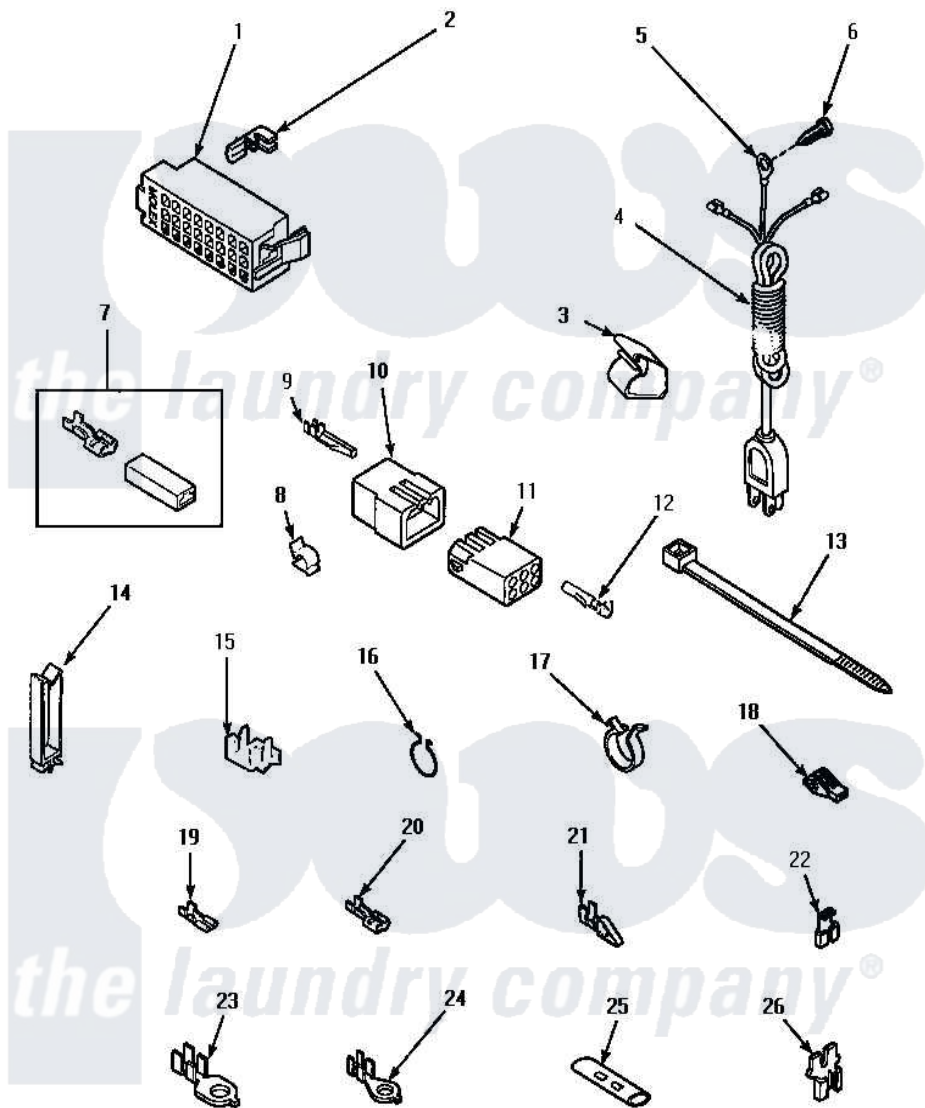

Amana LW8463W2 (BOM: PLW8463W2 A) 14 - POWER CORD & TERMINALS

POWER CORD AND TERMINALS

Amana Residential Amana LW8463W2 (BOM: PLW8463W2 A) Washer Parts Parts Diagram 14 - POWER CORD & TERMINALS

Click on the part number to view part

Item	Original Part Number	Replaced By	Status	Part Description
1	34123			Housing, LH -24 Position
"	32746			Housing, RH-24 Positi
2	Y00188			Molex Terminal
3	35521		Not Available	CLIP, HARNESS HOLDER
4	Y34458		Not Available	POWER CORD ALL
5	Y00000000		Not Available	SEE NOTE GROUND WIRE
6	52909			Screw, 10B-16 X 1/2 HeX
7	00234	00359		Terminal Ultra Pod 250 X032F
8	21036			Clip, Cable
9	Y00116			Terminal, Pin-Male
10	26302		Not Available	PLUG, 1 CIRCUIT
"	23041			Plug, 6 Circuit
"	23033			Plug, 9 Circuit
11	26708			Receptacle, 6 Circuit
"	26301			Receptacle, Molex

"	26163		Receptacle, 9 Circuit
12	Y00117	5011-XX	093 Female Socket
13	36466	M0321209	Tie-Electrical
14	36274		Not Available CLIP, HARNESS
15	Y00161	B5733302	Clip, Ground
16	51291		Clip, Wire
17	61510	504034	Clip, Wire
18	70210		Not Available INSULATOR,BLUE
19	00112		Terminal, Spade-3/16 Fe
20	Y00119		Not Available SPADE TERMINAL(18 GAUGE) (1/4 INCH-(1) 18 GAUGE WIRE)
21	00220		Not Available TERMINAL,CRIMP-SINGLE
22	Y00120		Terminal, Flag-1/4 Fema
23	Y00113		Not Available TERMINAL,RING-1/4 STUD
24	00110		No.10 18 Gauge Wire
25	21091		Not Available CONNECTOR TWO 1/4 INCH MALE
26	29673		Not Available DOUBLE CONNECTOR