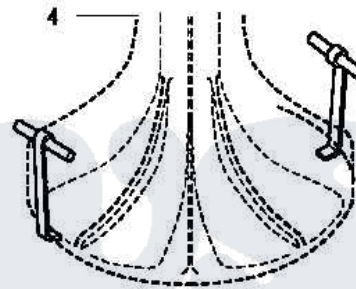

Amana LW8463W2 (BOM: PLW8463W2 A) 16 - SPECIAL TOOLS

Amana Residential Amana LW8463W2 (BOM: PLW8463W2 A) Washer Parts Parts Diagram 16 - SPECIAL TOOLS

Click on the part number to view part

Item	Original Part Number	Replaced By	Status	Part Description
1	294P4			Bell Tool
2	293P4			Seal Tool
3	273P4			Tub Cover Gasket Tool
4	254P4		Not Available	HOOK, AGITATOR
NI	294P4A			Jaw, Drive Bell Tool
"	294P4B			Drive Bell Bolt