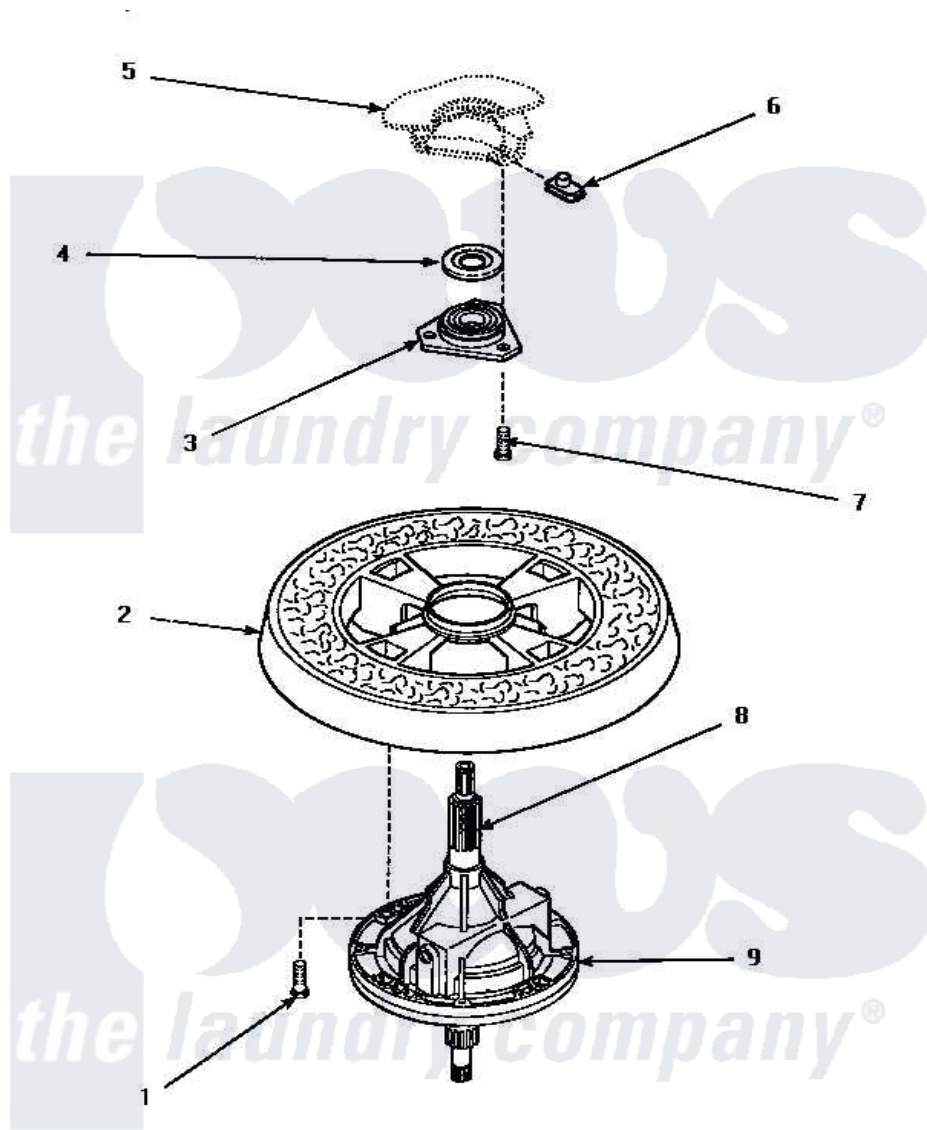

Amana LW8463W2 (BOM: PLW8463W2 A) 17 - TRANSMISSION ASSY & BALANCE RING

TRANSMISSION ASSEMBLY AND BALANCE RING

Amana [Residential Amana LW8463W2 \(BOM: PLW8463W2 A\) Washer Parts](#) Parts Diagram 17 - TRANSMISSION ASSY & BALANCE RING

[Click on the part number to view part](#)

Item	Original Part Number	Replaced By	Status	Part Description
1	37047		Not Available	SCREW, CAP
2	34731		Not Available	ASSY,BALANCE RING-COMPL
3	27182	40004201P		Main Bearing Assembly
4	27187			Flinger
5	Y00000000		Not Available	SEE NOTE OUTER TUB -- (SEE OUTER TUB PAGE)
6	27222			Nut, Retainer 5/16-18
7	36991	3400500		Bolt, 3405245 5/16-18 X 3/4
8	27604P			Never-Seeze 1 Oz Tube
9	34526P			Assembly, Transmission