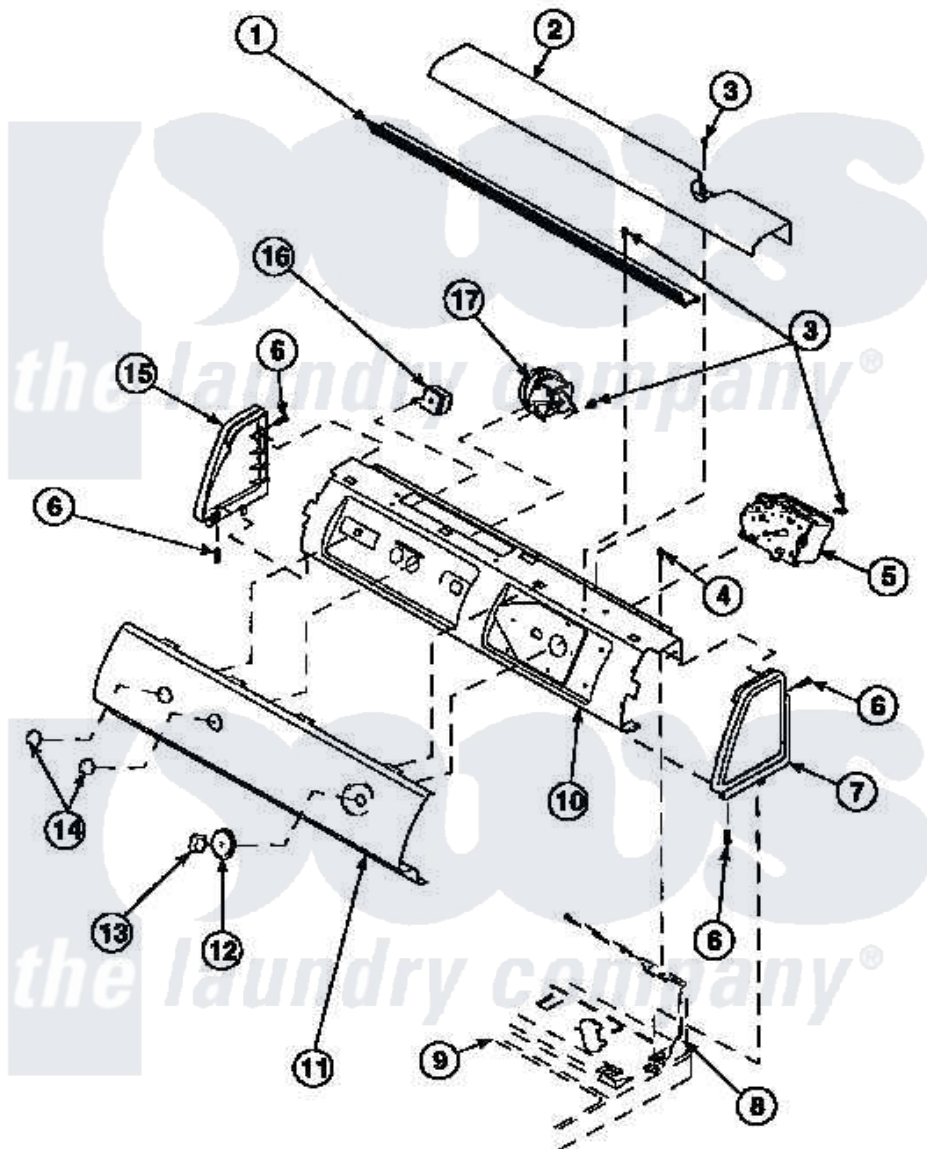

Amana LW8463W2 (BOM: PLW8463W2 B) 08 - GRAPHIC PANEL, CTRL
MTG PLATE AND CTRLS

Amana Residential Amana LW8463W2 (BOM: PLW8463W2 B) Washer Parts Parts Diagram 08 - GRAPHIC PANEL, CTRL MTG PLATE AND CTRLS
Click on the part number to view part

Item	Original Part Number	Replaced By	Status	Part Description
3	23962	W10116760		Screw
4	34904	489355		Screw, 8 X 1/2
6	501086	90767		Screw, 8A X 3/8 HeX Washer Head Tapping
7	34817		Not Available	END CAP(RIGHT)
8	34903		Not Available	PANEL, BACK HOOD (USE 37782)
10	34821		Not Available	CONTROL MOUNTING PLATE
12	36700		Not Available	TIMER KNOB SKIRT
14	36701		Not Available	KNOB, TEMP
15	34818		Not Available	END CAP(LEFT)
17	36045	40055101		Switch, Pressure