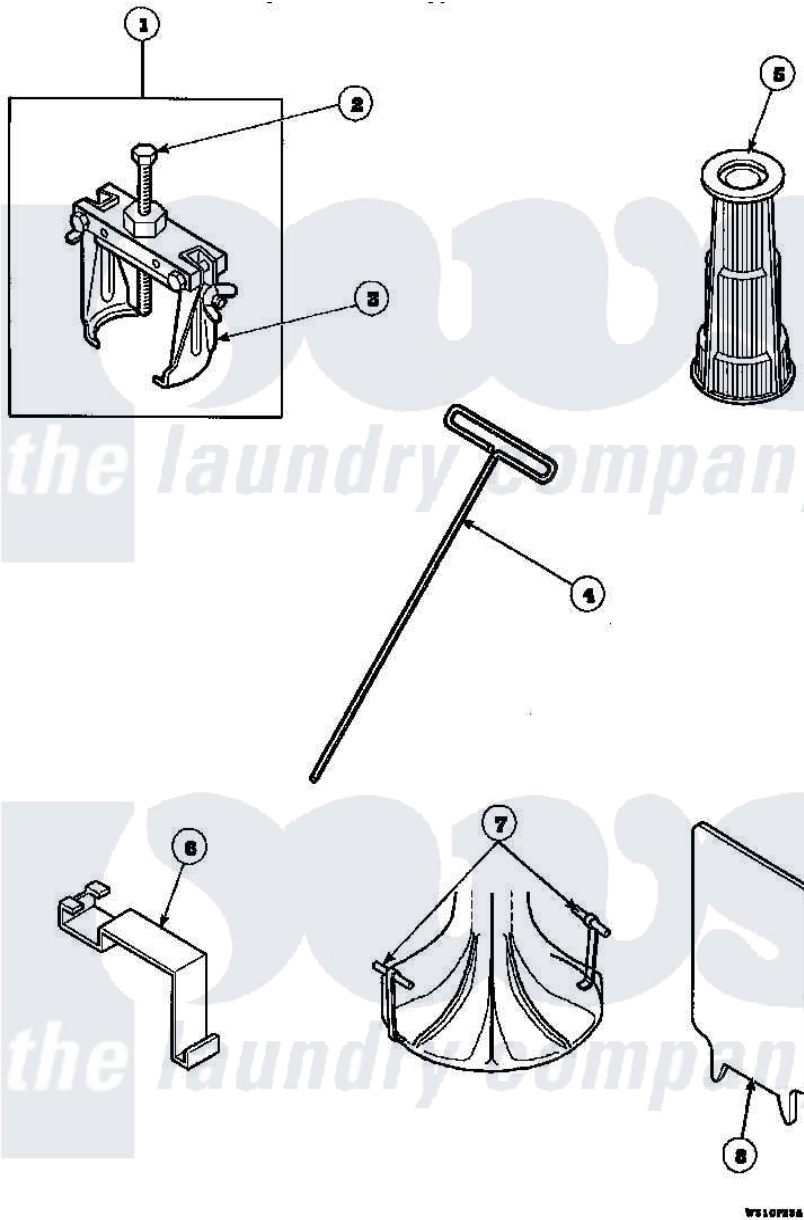

Amana LW8463W2 (BOM: PLW8463W2 B) 18 - SPECIAL TOOLS

Amana Residential Amana LW8463W2 (BOM: PLW8463W2 B) Washer Parts Parts Diagram 18 - SPECIAL TOOLS

[Click on the part number to view part](#)

Item	Original Part Number	Replaced By	Status	Part Description
1	294P4			Bell Tool
2	294P4B			Drive Bell Bolt
3	294P4A			Jaw, Drive Bell Tool
4	291P4		Not Available	WRENCH, T - ALLEN
5	293P4			Seal Tool
6	273P4			Tub Cover Gasket Tool
7	254P4P			Agitator Hooks
8	272P4			Tool, Lid Switch Instal
NI	555P3	725P3		Kit