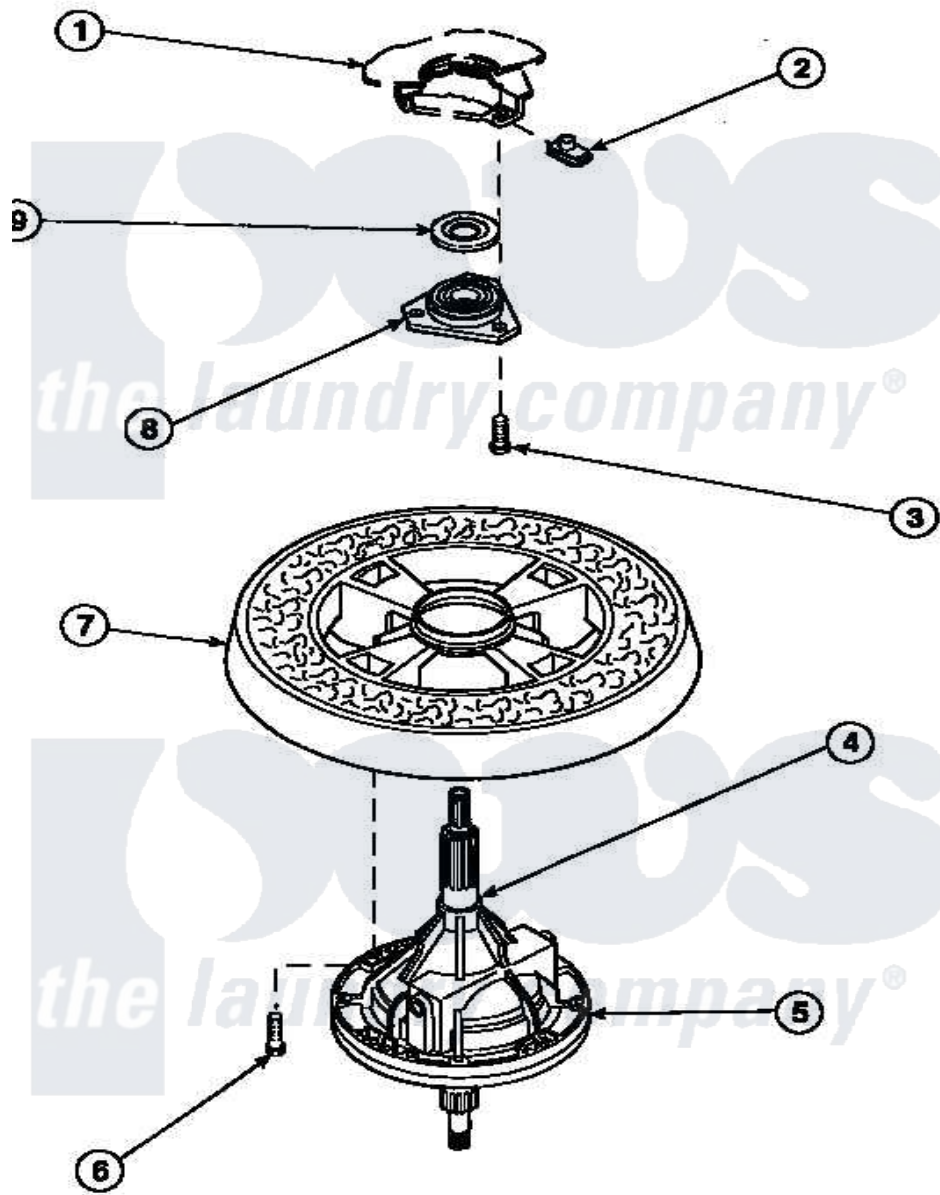

Amana LW8463W2 (BOM: PLW8463W2 B) 20 - TRANSMISSION ASSY AND BALANCE RING

Amana Residential Amana LW8463W2 (BOM: PLW8463W2 B) Washer Parts Parts Diagram 20 - TRANSMISSION ASSY AND BALANCE RING
 Click on the part number to view part

| Item | Original Part Number | Replaced By | Status | Part Description |
|------|------------------------|---------------------------|---------------|-----------------------------|
| 1 | 34438P | | | Assembly, Outer Tub |
| 2 | 27222 | | | Nut, Retainer 5/16-18 |
| 3 | 36991 | 3400500 | | Bolt, 3405245 5/16-18 X 3/4 |
| 4 | 27604P | | | Never-Seeze 1 Oz Tube |
| 5 | 34526P | | | Assembly, Transmission |
| 6 | 37047 | | Not Available | SCREW, CAP |
| 7 | 34731 | | Not Available | ASSY,BALANCE RING-COMPL |
| 8 | 27182 | 40004201P | | Main Bearing Assembly |
| 9 | 27187 | | | Flinger |