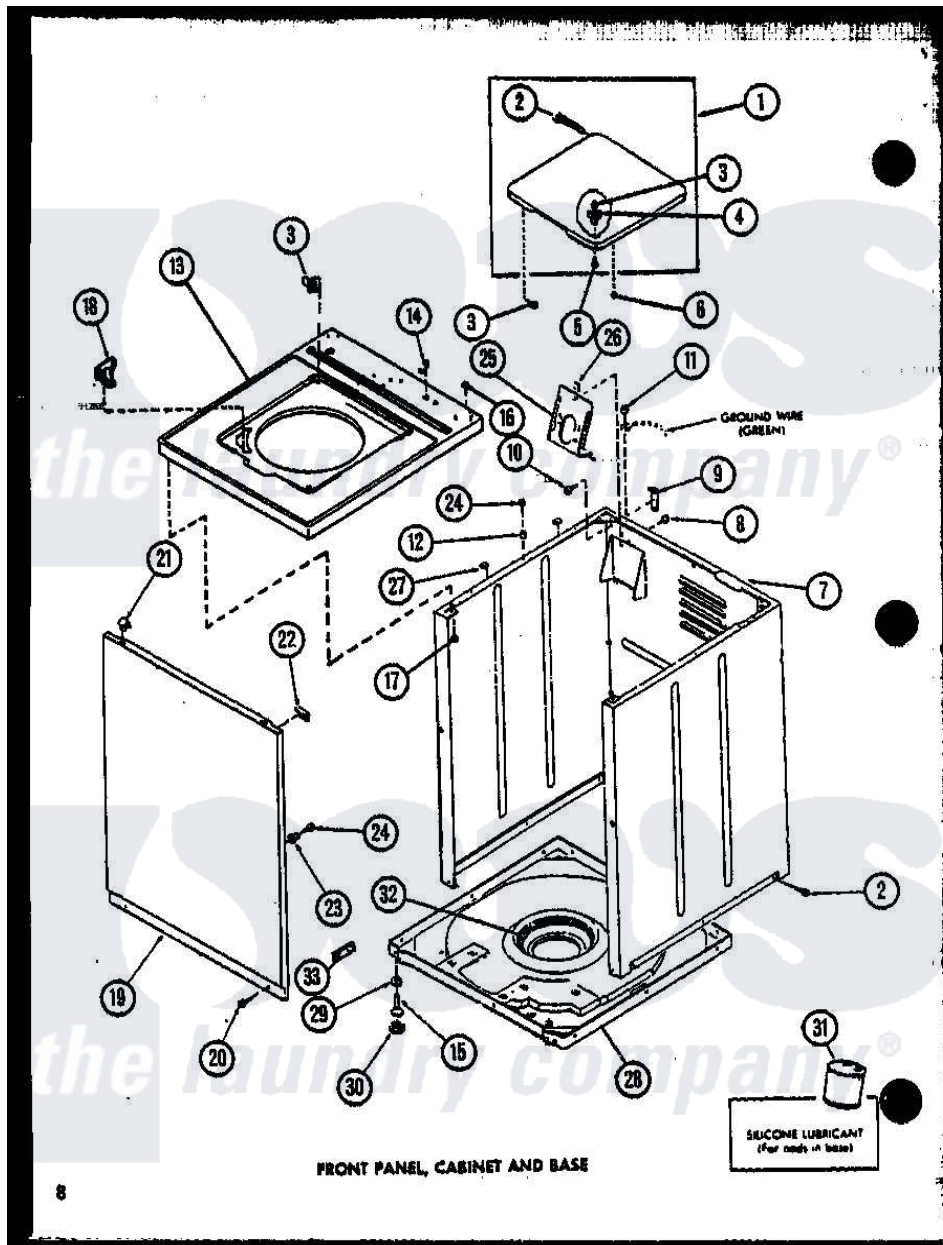

Amana LW9003 (BOM: P1110503W W) 01 - FRONT PANEL

Amana Residential Amana LW9003 (BOM: P1110503W W) Washer Parts Parts Diagram 01 - FRONT PANEL

Click on the part number to view part

Item	Original Part Number	Replaced By	Status	Part Description
1	R0603144		Not Available	LID "L"
"	R0603145	31314WP		Assembly
2	R0605695		Not Available	HINGE
3	R0603579	27625		Bushing
4	R0603504			Actuator, Door Switch
5	R0600008	26769		Assembly, Screw And Washer
6	R0606501	40038001		Bumper
7	R0603115	38612WP		Kit-Service
"	R0603090	38612LP		Kit Service Cabinet
8	R0600009		Not Available	SCREW
9	R0605528	Y27103		Hinge, Hold-Down Lug
10	R0600032	3390631		Screw, 10-16 X 3/8
11	R0600033	489464		Screw
12	R0603524	505187		Locator, Panel
13	R0603142	32808LP		Assembly Top And Carton
"	R0603143	32808WP		Assembly Top And Carton

14	R0601502	211881	Grommet, Cord Part Not Used- Gas Models Only
15	R0600030	22003428	Leg, Adjustable
16	R0600040	Not Available	SCREW
17	R0600096	Not Available	SCREW
18	R0603603	Not Available	DISPENSER, BLEACH
19	R0603052	32708LP	Panel, Front
"	R0603116	32708WP	Panel Front
20	R0600029	27001200	Screw
21	R0601520	22001650	Fastener, Spring
22	R0603526	Not Available	PROTECTOR
23	R0603525	Not Available	LOCATER LUG
24	R0600031	Y014874	Screw, Idler Arm And Sleeve
25	R0605527	39407	Bracket, Valve
26	R0601007	54038	NUt, Speed U-Type
27	R0606519	Y56128	Pad, Bumper
28	R0603107	31653P	Assembly, Base-Complete- G90
29	R0601016	40038101	Nut, Leg
30	R0606518	40016001	Foot, Rubber
31	R0608002	26594P	Grease, Silicone - 2 Oz Tube
32	R0610052	Not Available	SNUBBER PAD
33	R0608012	511637P	Adh Dow 737 Clr 3 Oz Tube
NI	R0603599	Not Available	ENCLOSURE, WIRE HARNES