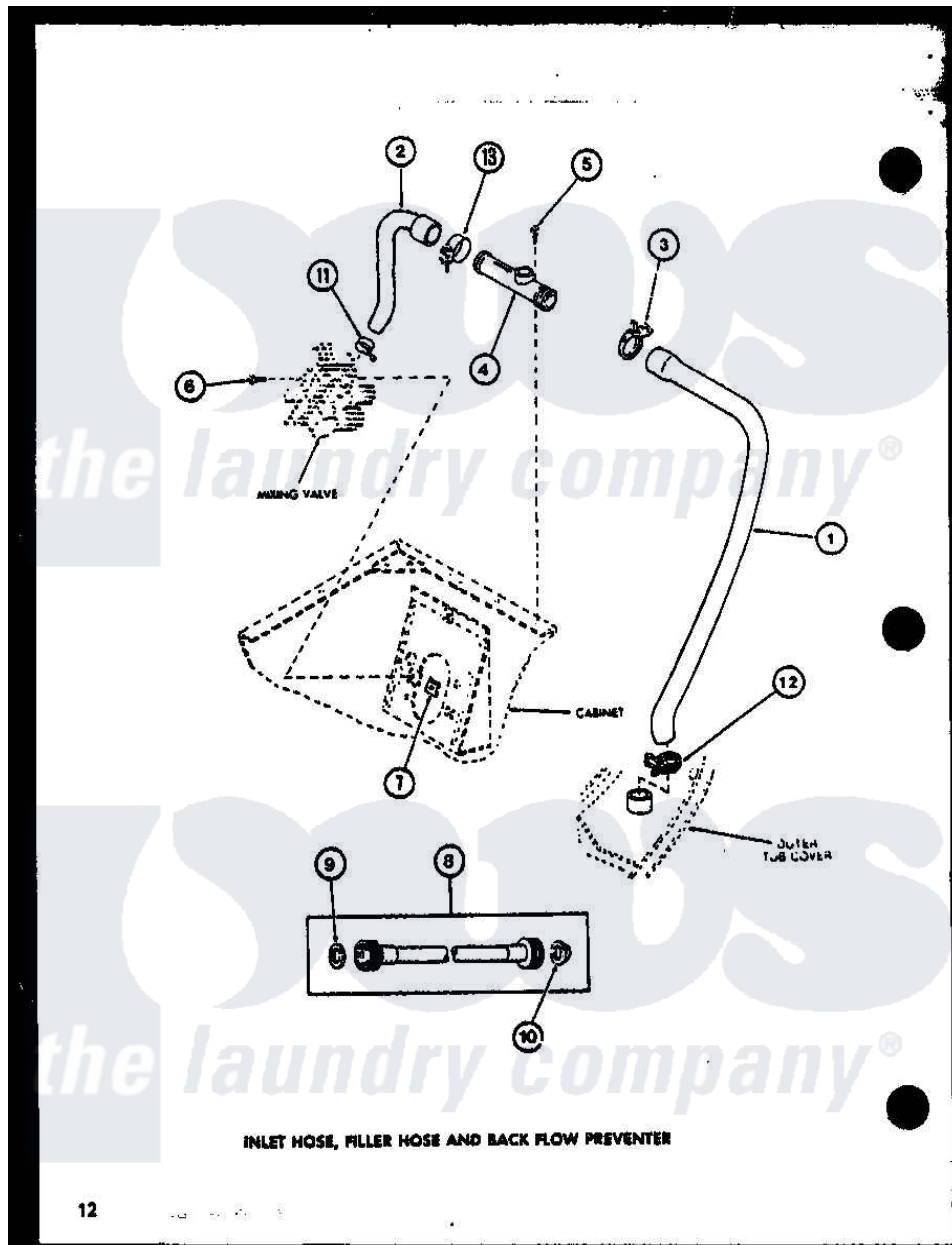

Amana LW9003 (BOM: P1110503W W) 02 - INLET HOSE

12

Amana Residential Amana LW9003 (BOM: P1110503W W) Washer Parts Parts Diagram 02 - INLET HOSE
 Click on the part number to view part

Item	Original Part Number	Replaced By	Status	Part Description
1	R0606548	31140		Hose, Water Inlet
2	R0606503	27183		Hose, Mixing Valve
3	R0601541	285655		Clamp, Hose
4	R0605507	34280		Assembly, Backflow Prevento
5	R0600004	W10116760		Screw
6	R0600009		Not Available	SCREW
7	R0601007	54038		NUt, Speed U-Type
8	R0606504	202860		Inlet Hose Assembly
9	R0600505	Y013783		Washer, Inlet Hose
10	R0600504	22002960		Strainer, Washer Inlet
11	R0601505	285655		Clamp, Hose
12	R0601542	29210		Hose Clamp
13	R0601505	285655		Clamp, Hose