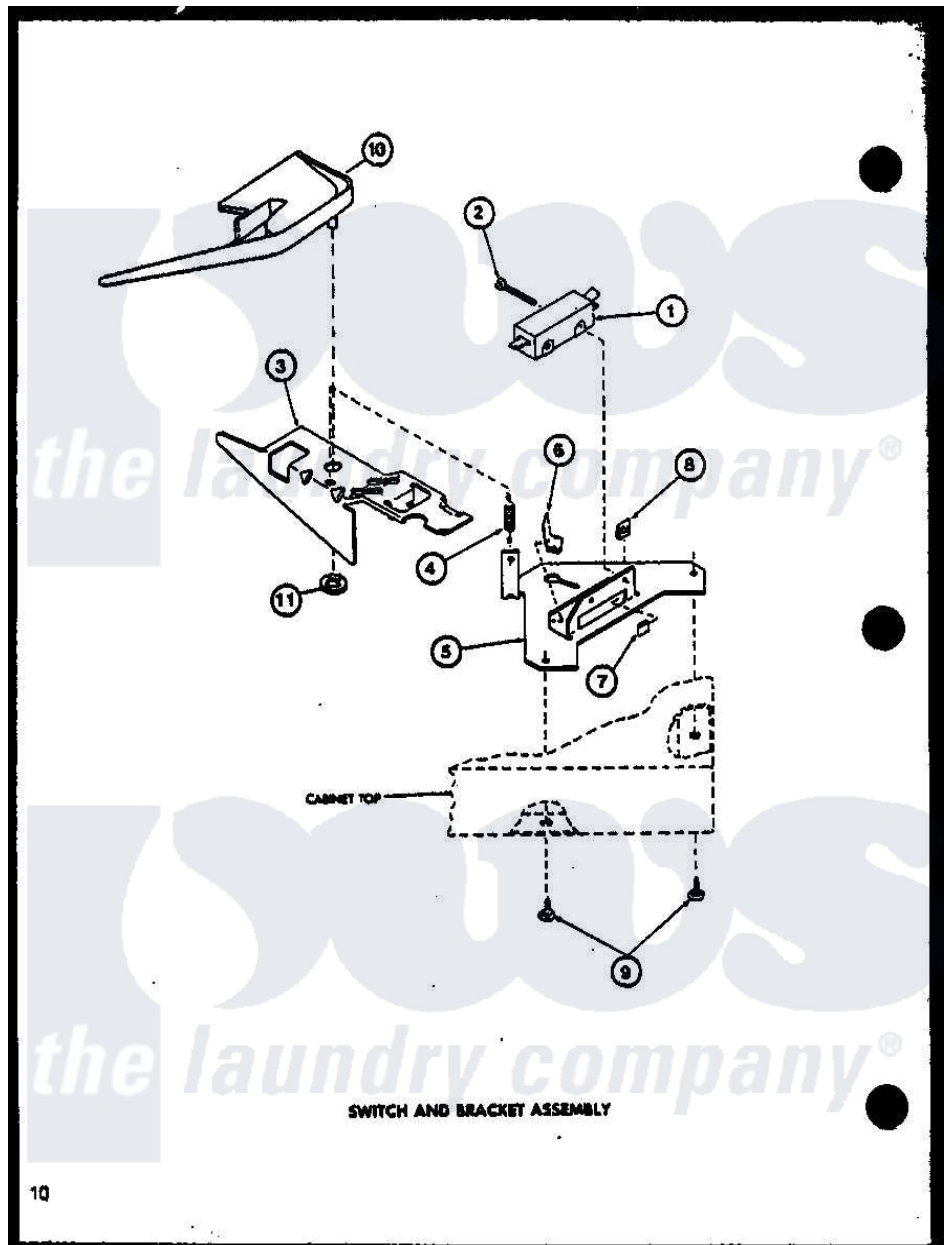

Amana LW9003 (BOM: P1110503W W) 09 - SWITCH AND BRACKET ASSY

Amana [Residential Amana LW9003 \(BOM: P1110503W W\) Washer Parts](#) Parts Diagram 09 - SWITCH AND BRACKET ASSY

[Click on the part number to view part](#)

Item	Original Part Number	Replaced By	Status	Part Description
1	R0602507	27612		Switch, Lid
2	R0600011		Not Available	SCREW
3	R0605504	27602		Lever, Out-Of-Bal Switch
4	R0605506		Not Available	SPRING
5	R0605505		Not Available	BRACKET
6	R0601503		Not Available	U-CLIP
7	R0601504	27610		Clip, U
8	R0601006		Not Available	NUT
9	R0600012	489464		Screw
10	R0605671		Not Available	SWITCH SHIELD
11	R0601032	29043		Nut, Push