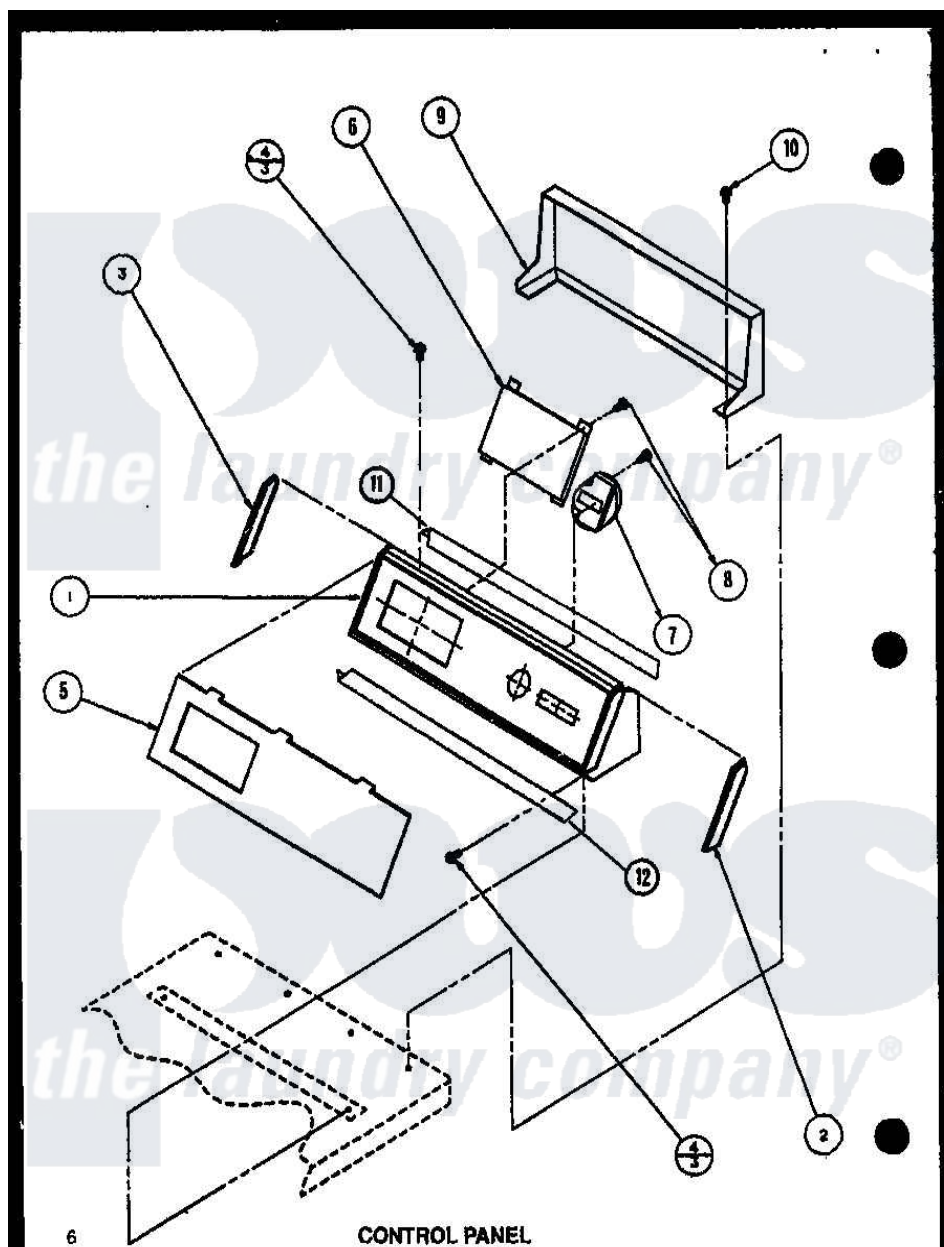

Amana LW9103W (BOM: P1122812W W) 01 - CONTROL PANEL

6 CONTROL PANEL

Amana [Residential Amana LW9103W \(BOM: P1122812W W\) Washer Parts](#) Parts Diagram 01 - CONTROL PANEL
 Click on the part number to view part

Item	Original Part Number	Replaced By	Status	Part Description
1	32956		Not Available	HOOD,CONTROL-WHITE
2	32961			Cap, End-RH-White W/Slv
3	32960		Not Available	CAP,END-L.H.-WHT W/SLV
5	32957		Not Available	PANEL,GRAPHIC-AMANA
6	32959		Not Available	ELECTRONIC CONTROL
7	32958			Switch, Pressure-Slide
8	31260			Screw, No.8 X 3/8 Ind H
9	33619		Not Available	CONTROL HOOD REAR PANEL
10	23962	W10116760		Screw
11	31660		Not Available	TRIM,TOP-AMANA
12	31661		Not Available	TRIM,BOTTOM-AMANA