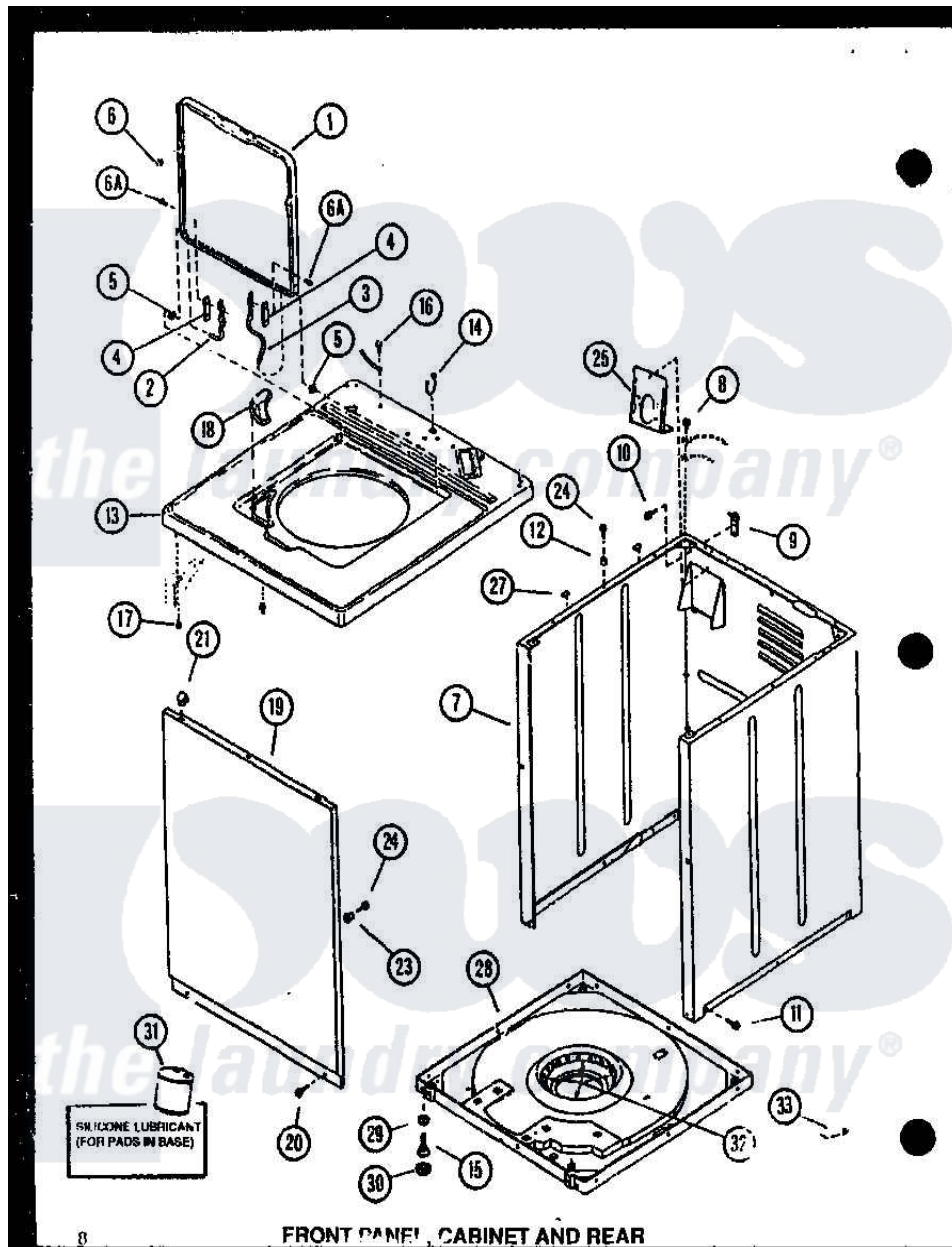

Amana LW9103W (BOM: P1122812W W) 02 - FRONT PANEL

8

FRONT PANEL, CABINET AND REAR

Amana Residential Amana LW9103W (BOM: P1122812W W) Washer Parts Parts Diagram 02 - FRONT PANEL

[Click on the part number to view part](#)

Item	Original Part Number	Replaced By	Status	Part Description
1	33541HP		Not Available	LID,W/INSTRUCTIONS
"	33541LP			Lid, W/Instructions
"	33541WP			Lid, W/Instructions
2	33448	36438		Hinge, Lid Left
3	33447	36437		Hinge, Lid R
4	34293		Not Available	WASHER,NYLON W/P.S.A.
5	33446	40008201		Bushing, Hinge
6	33449	W10119828		Screw, Lid Hinge Mounting
"	32507	40038001		Bumper
7	31669WP	38612WP		Kit-Servic
"	31669LP	38612LP		Kit Service Cabinet
"	31669HP		Not Available	REPL BY 34475HP
8	56392		Not Available	SCREW,8-18 X 3/8 TAPPI
9	Y27103			Hinge, Hold-Down Lug
10	51780	3390631		Screw, 10-16 X 3/8
12	56079	505187		Locator, Panel

13	33451HP		Not Available	ASSY, TOP-DOMESTIC W/BLEACH
"	33451LP		Not Available	TOP, CABINET
"	33451WP		Not Available	REPL BY 34902WP
14	21903	211881		Grommet, Cord Part Not Used- Gas Models Only
15	Y34319	22003428		Leg, Adjustable
16	52909			Screw, 10B-16 X 1/2 HeX
17	Y31644	27001200		Screw
18	33516		Not Available	USE 34776
19	32708W	32708WP		Panel Front
"	32708L	32708LP		Panel, Front
"	32708H		Not Available	PANEL,FRONT
20	27196	27001200		Screw
21	28835	22001650		Fastener, Spring
23	28102			Locator, Panel
24	32671	Y014874		Screw, Idler Arm And Sleeve
25	32837	39407		Bracket, Valve
27	Y56128			Pad, Bumper
28	31653P			Assembly, Base-Complete- G90
29	Y00000000		Not Available	SEE NOTE LOCKNUT
30	34318	40016001		Foot, Rubber
31	26594P			Grease, Silicone - 2 Oz Tube
32	434P3		Not Available	KIT,SNUBBER PAD
33	22506P	511637P		Adh Dow 737 Clr 3 Oz Tube