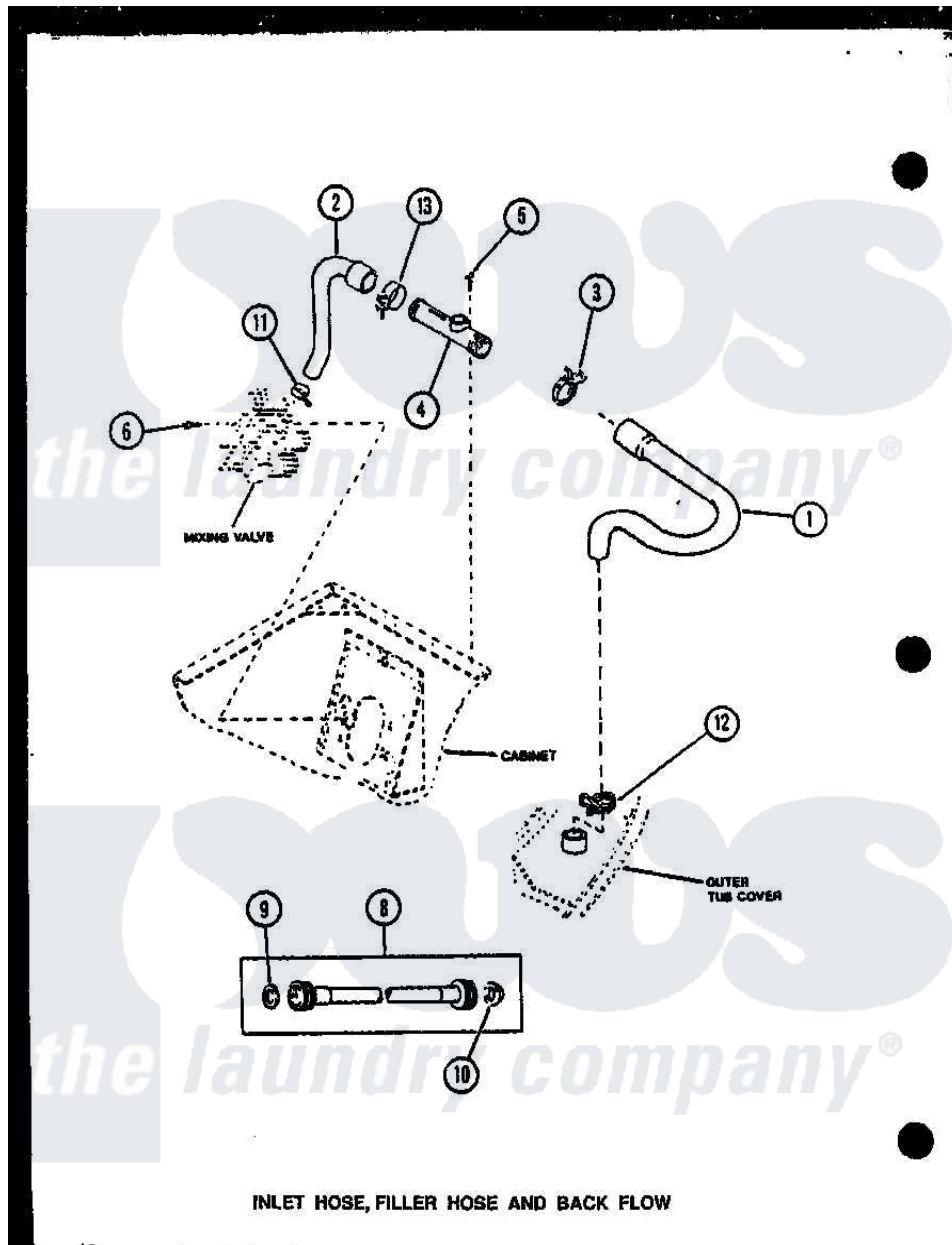

Amana LW9103W (BOM: P1122812W W) 03 - INLET HOSE

INLET HOSE, FILLER HOSE AND BACK FLOW

Amana Residential Amana LW9103W (BOM: P1122812W W) Washer Parts Parts Diagram 03 - INLET HOSE
 Click on the part number to view part

Item	Original Part Number	Replaced By	Status	Part Description
1	33186			Hose, Water Inlet
2	27183			Hose, Mixing Valve
3	29176	285655		Clamp, Hose
4	27118	34280		Assembly, Backflow Prevento
5	23962	W10116760		Screw
6	56392		Not Available	SCREW,8-18 X 3/8 TAPPI
8	28330P	202860		Inlet Hose Assembly
9	20290	Y013783		Washer, Inlet Hose
10	28605	22002960		Strainer, Washer Inlet
11	27152		Not Available	CLAMP HOSE
12	29210			Hose Clamp
13	27152		Not Available	CLAMP HOSE