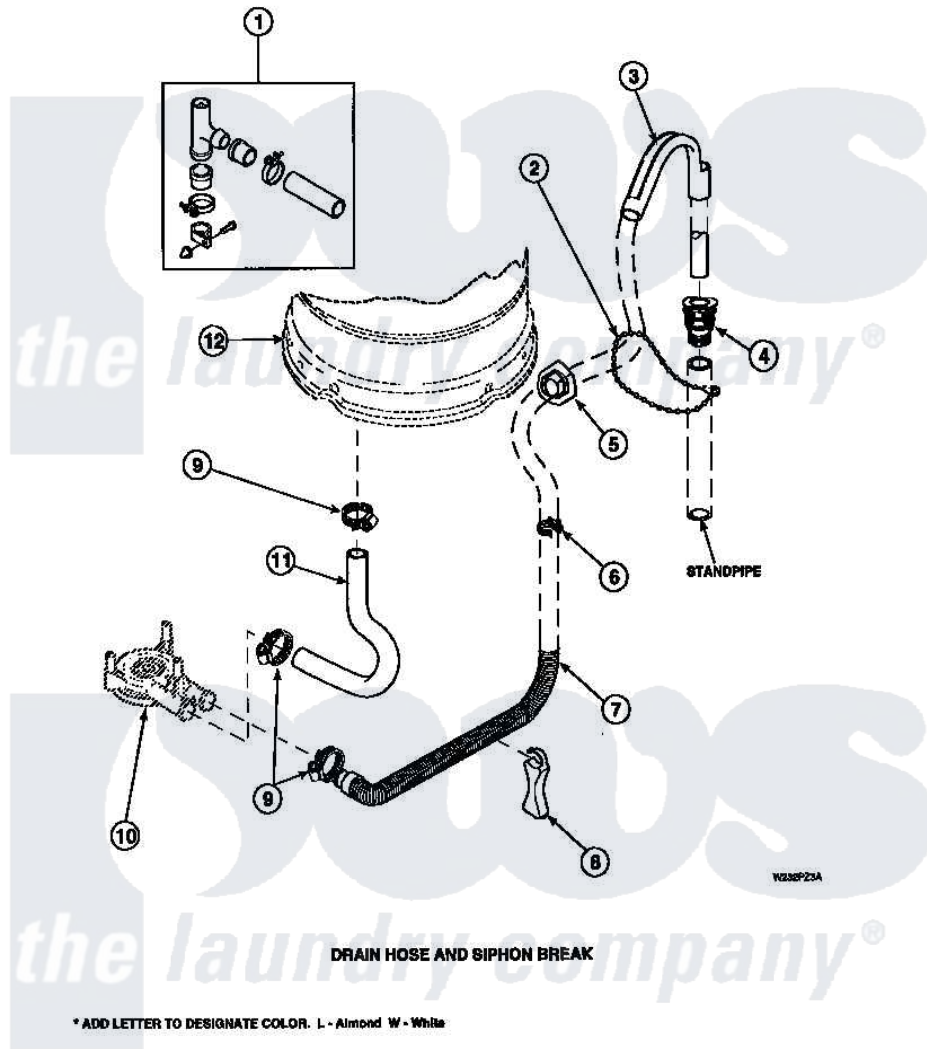

Amana LW9203L2 (BOM: PLW9203L2 A) 07 - DRAIN HOSE AND SIPHON BREAK

Amana Residential Amana LW9203L2 (BOM: PLW9203L2 A) Washer Parts Parts Diagram 07 - DRAIN HOSE AND SIPHON BREAK

Click on the part number to view part

Item	Original Part Number	Replaced By	Status	Part Description
1	562P3	76660		Break-Sphn
2	33489	8539404		Tie-Wire
3	33615	22003814		Retainer, Drain Hose
4	36878	40008101		Adapter, Standpipe
5	32219			Relief, Strain
6	36014			Clip, Retainer-Hose
7	37245	40053901		Hose, Drain
8	36522			Hose Support
"	35487			Support, Hose
9	36802	285655		Clamp, Hose
10	36863P	27001233		Pump
11	35753			Hose, Tub To Pump-Ddp
"	35752			Hose, Tub To Pump-Ddp
12	34438P			Assembly, Outer Tub
"	34439P			Outer Tub