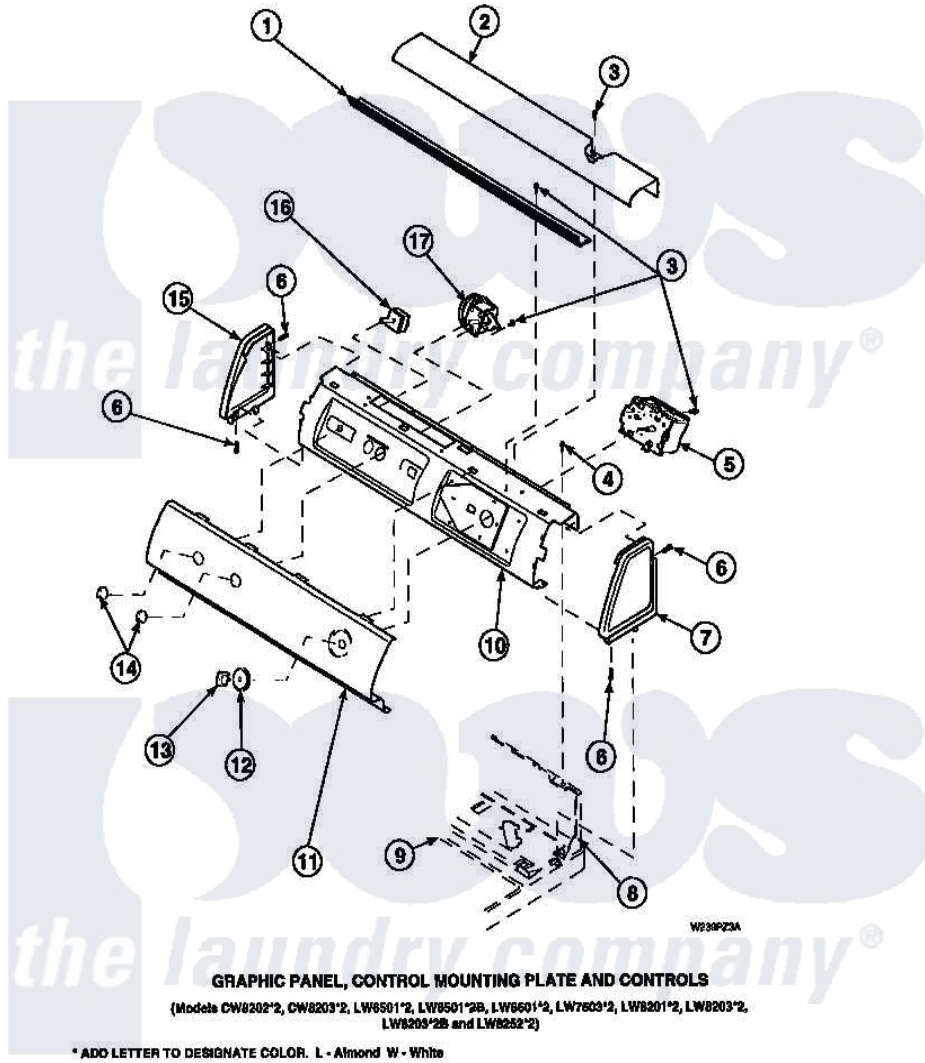

**Amana LW9203L2 (BOM: PLW9203L2 A) 10 - GRAPHIC PANEL, CTRL  
MTG PLATE AND CTRLS**

Amana Residential Amana LW9203L2 (BOM: PLW9203L2 A) Washer Parts Parts Diagram 10 - GRAPHIC PANEL, CTRL  
MTG PLATE AND CTRLS  
Click on the part number to view part

Item	Original Part Number	Replaced By	Status	Part Description
1	Y34826		Not Available	DIFFUSER,LAMP-CLEAR
2	34824		Not Available	TOP COVER
3	23962	<a href="#">W10116760</a>		Screw
4	34904	<a href="#">489355</a>		Screw, 8 X 1/2
5	31239	<a href="#">31239P</a>		Timer 3 Cycle Package
"	<a href="#">31241</a>			Timer, 240V/50Hz-3 Cycle
6	501086	<a href="#">90767</a>		Screw, 8A X 3/8 HeX Washer Head Tapping
7	34817		Not Available	END CAP(RIGHT)
8	34903		Not Available	PANEL, BACK HOOD (USE 37782)
9	34902P		Not Available	TOP
10	34821		Not Available	CONTROL MOUNTING PLATE
11	36920		Not Available	GRAPHIC PANEL
"	37681W		Not Available	PANEL, GRAPHICS (WHITE)

"	38106	Not Available	PANEL, GRAPHICS
"	36613	Not Available	GRAPHIC PANEL
12	36700	Not Available	TIMER KNOB SKIRT
13	35333	Not Available	TIMER KNOB
14	36701	Not Available	KNOB, TEMP
15	34818	Not Available	END CAP(LEFT)
16	<a href="#">35115</a>		Switch, TemPerature 3 P
17	35010	<a href="#">39035</a>	Switch, Pressure-Var
"	36045	<a href="#">40055101</a>	Switch, Pressure