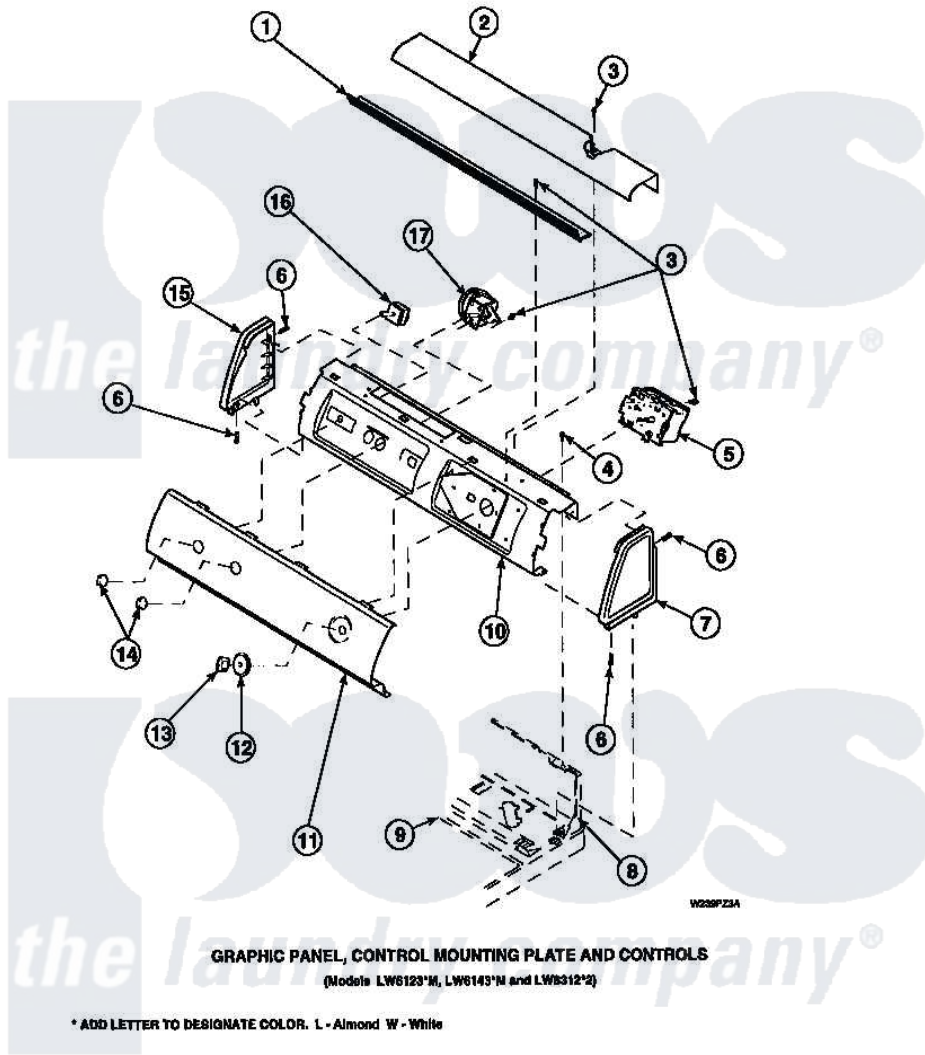

**Amana LW9203L2 (BOM: PLW9203L2 A) 14 - GRAPHIC PANEL, CTRL
MTG PLATE AND CTRLS**

Amana Residential Amana LW9203L2 (BOM: PLW9203L2 A) Washer Parts Parts Diagram 14 - GRAPHIC PANEL, CTRL
MTG PLATE AND CTRLS
Click on the part number to view part

Item	Original Part Number	Replaced By	Status	Part Description
1	Y34826		Not Available	DIFFUSER,LAMP-CLEAR
2	34824		Not Available	TOP COVER
3	23962	W10116760		Screw
4	31239	31239P		Timer 3 Cycle Package
"	36608			Timer, 4 Cycle
5	34904	489355		Screw, 8 X 1/2
6	501086	90767		Screw, 8A X 3/8 HeX Washer Head Tapping
7	34817		Not Available	END CAP(RIGHT)
8	34903		Not Available	PANEL, BACK HOOD (USE 37782)
9	34902P		Not Available	TOP
10	36627		Not Available	GRAPHIC PANEL MODELS LW6123
"	36626		Not Available	GRAPHIC PANEL
"	36630		Not Available	GRAPHIC PANEL

11	34821	Not Available	CONTROL MOUNTING PLATE
12	36700	Not Available	TIMER KNOB SKIRT
13	35333	Not Available	TIMER KNOB
14	36701	Not Available	KNOB, TEMP
15	34818	Not Available	END CAP(LEFT)
16	35115		Switch, TemPerature 3 P
"	36335	40046601	Switch, Temperature Select
17	36045	40055101	Switch, Pressure