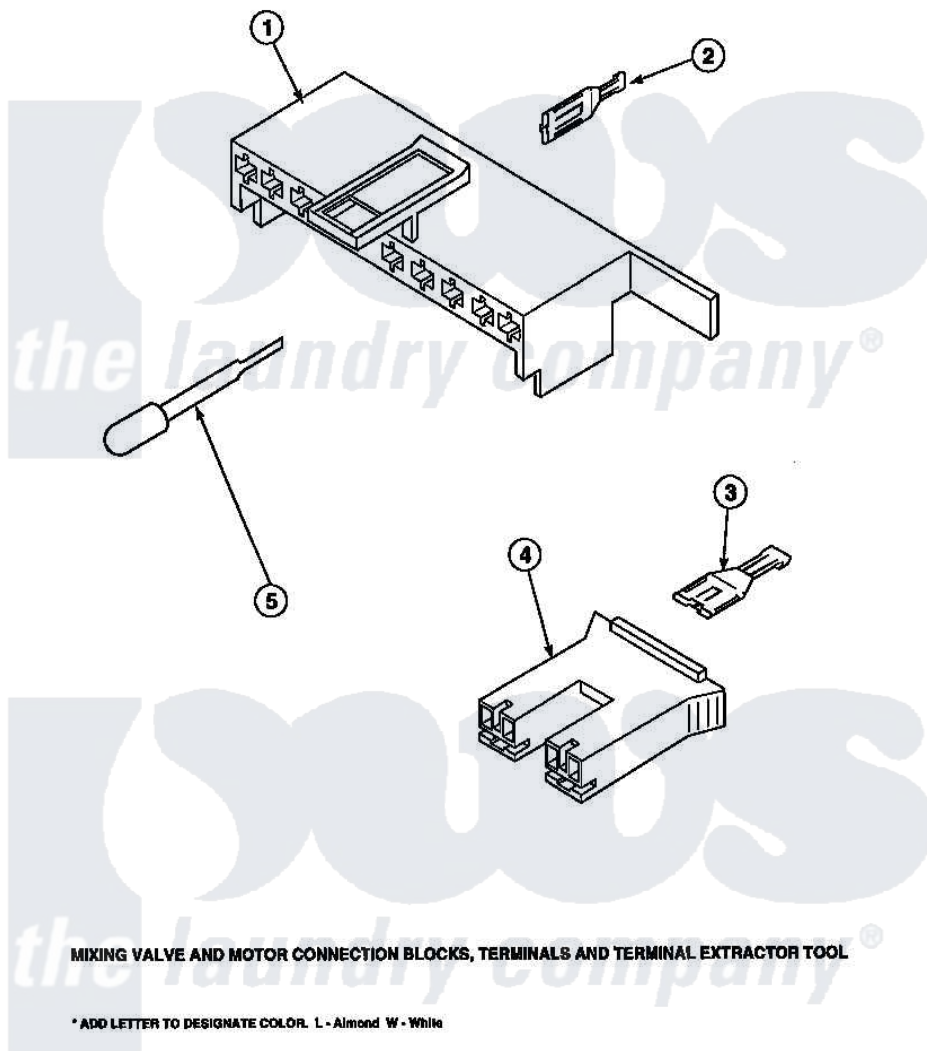

**Amana LW9203L2 (BOM: PLW9203L2 A) 19 - MIXING VALVE & MOTOR
CONN BLOCKS, TERM**

Amana [Residential Amana LW9203L2 \(BOM: PLW9203L2 A\) Washer Parts](#) Parts Diagram 19 - MIXING VALVE & MOTOR CONN BLOCKS, TERM
[Click on the part number to view part](#)

Item	Original Part Number	Replaced By	Status	Part Description
1	34677			10 Circuit Plug
2	Y00188			Molex Terminal
3	Y00121		Not Available	SPADE TERMINAL(12 GAUGE) (1/4 INCH-(2) 18 GAUGE WIRES O
4	34676			Plug
"	34675		Not Available	PLUG
5	283P4			Terminal Extractor Tool