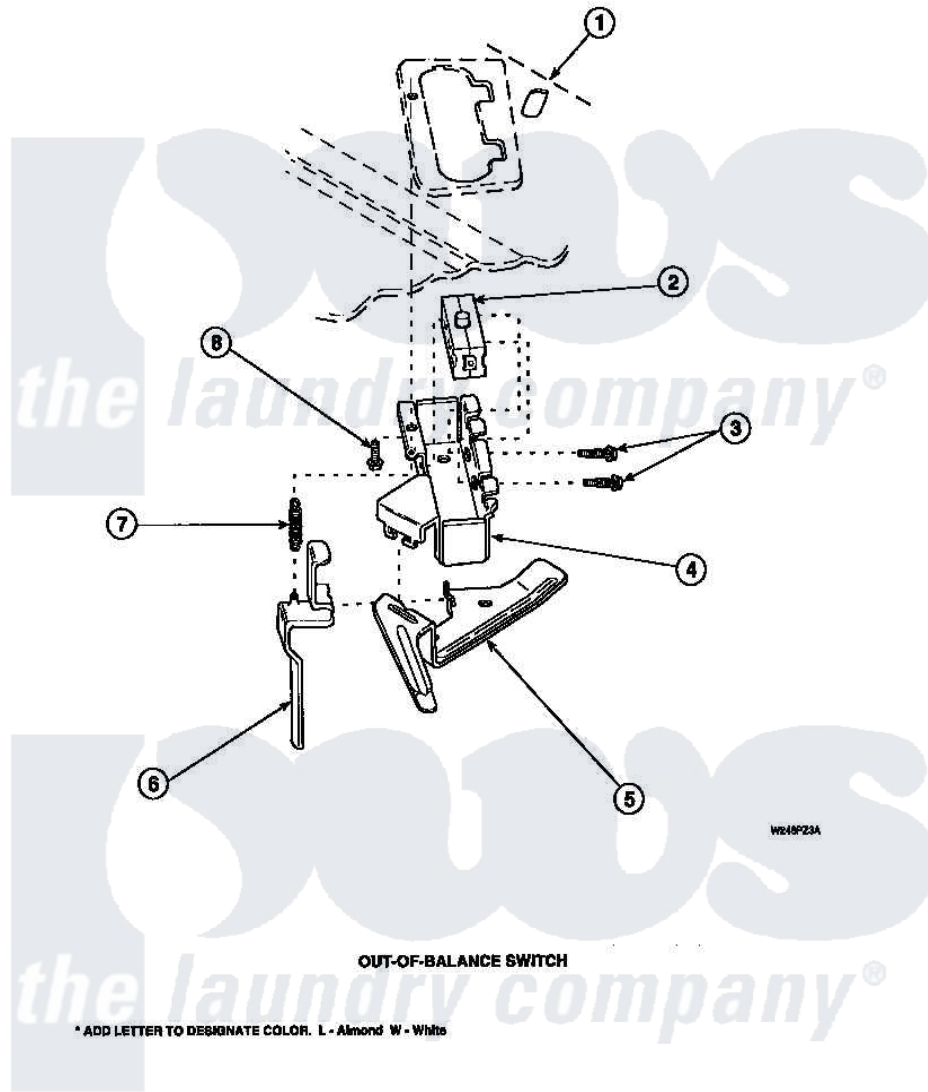

Amana LW9203L2 (BOM: PLW9203L2 A) 22 - OUT-OF-BALANCE SWITCH

Amana [Residential Amana LW9203L2 \(BOM: PLW9203L2 A\) Washer Parts](#) Parts Diagram 22 - OUT-OF-BALANCE SWITCH

[Click on the part number to view part](#)

Item	Original Part Number	Replaced By	Status	Part Description
1	34902P		Not Available	TOP
2	33445	27001095		Switch, Lid
3	36510			Screw
4	36497P			Kit, Switch Holder
5	33441			Arm, Actuator
6	33442			Lever, Unbalanced Load
7	33443			Spring
8	23962	W10116760		Screw