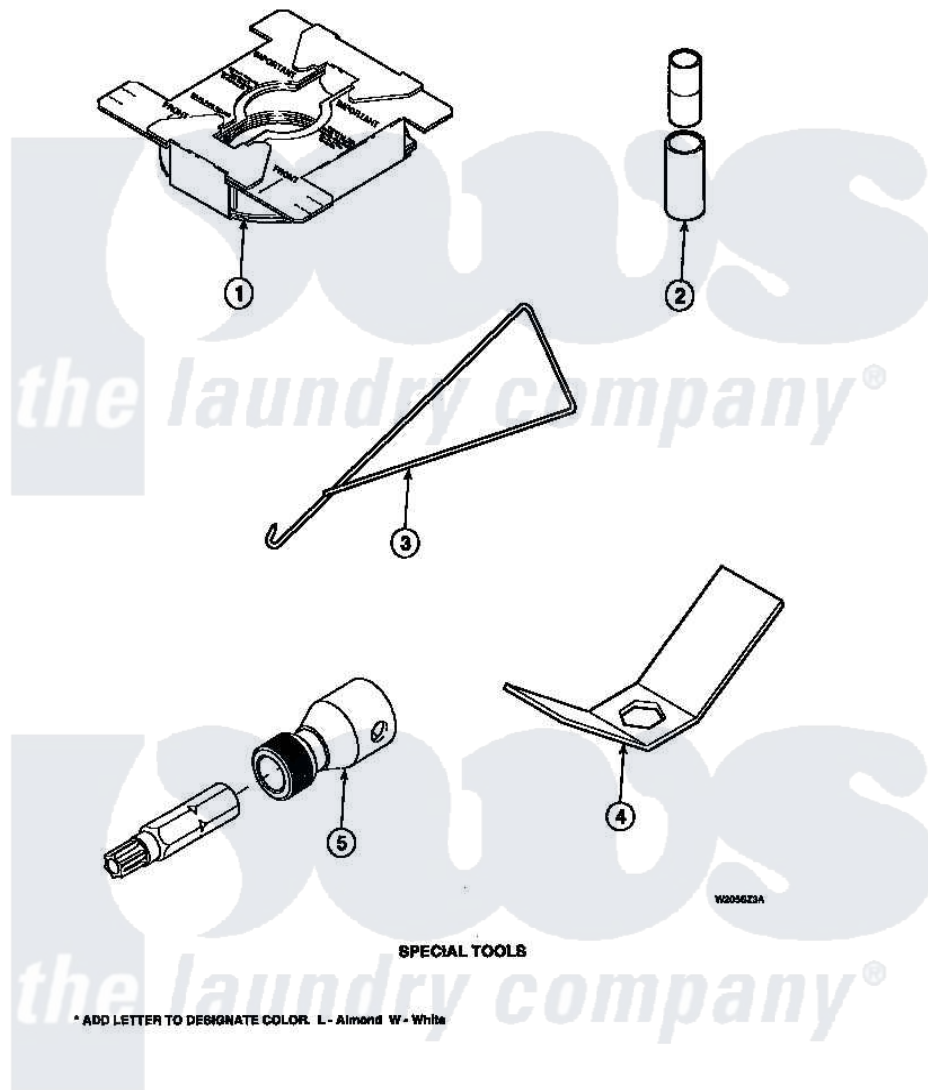

Amana LW9203L2 (BOM: PLW9203L2 A) 24 - SPECIAL TOOLS

SPECIAL TOOLS

* ADD LETTER TO DESIGNATE COLOR. L - Almond W - White

Amana [Residential Amana LW9203L2 \(BOM: PLW9203L2 A\) Washer Parts](#) Parts Diagram 24 - SPECIAL TOOLS

[Click on the part number to view part](#)

| Item | Original Part Number | Replaced By | Status | Part Description |
|------|-----------------------|-----------------------|---------------|--------------------------|
| 1 | 36926 | | Not Available | BRACE, SHIPPING |
| 2 | 242P4 | | | Installer, Spring |
| 3 | 289P4 | 321P4 | | Hook, Spring |
| 4 | 237P4 | 306P4 | | Hex Wrench |
| 5 | 282P4 | | | T25 Tamper Resistant Bit |
| " | 24161 | | | Torx Bit Holder |
| NI | 555P3 | 725P3 | | Kit |