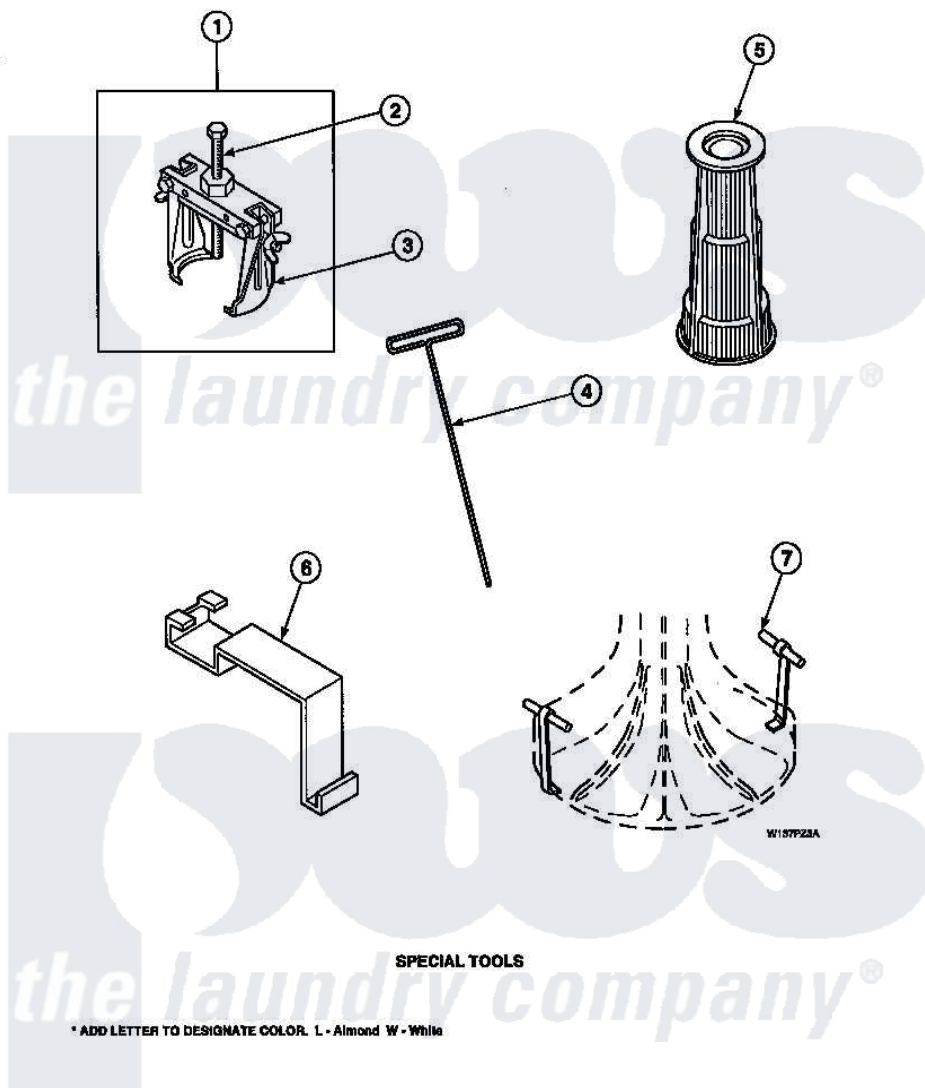

Amana LW9203L2 (BOM: PLW9203L2 A) 25 - SPECIAL TOOLS

SPECIAL TOOLS

* ADD LETTER TO DESIGNATE COLOR. L - Almond W - White

Amana Residential Amana LW9203L2 (BOM: PLW9203L2 A) Washer Parts Parts Diagram 25 - SPECIAL TOOLS

[Click on the part number to view part](#)

Item	Original Part Number	Replaced By	Status	Part Description
1	294P4			Bell Tool
2	294P4B			Drive Bell Bolt
3	294P4A			Jaw, Drive Bell Tool
4	291P4		Not Available	WRENCH, T - ALLEN
5	293P4			Seal Tool
6	273P4			Tub Cover Gasket Tool
7	254P4P			Agitator Hooks
NI	555P3	725P3		Kit