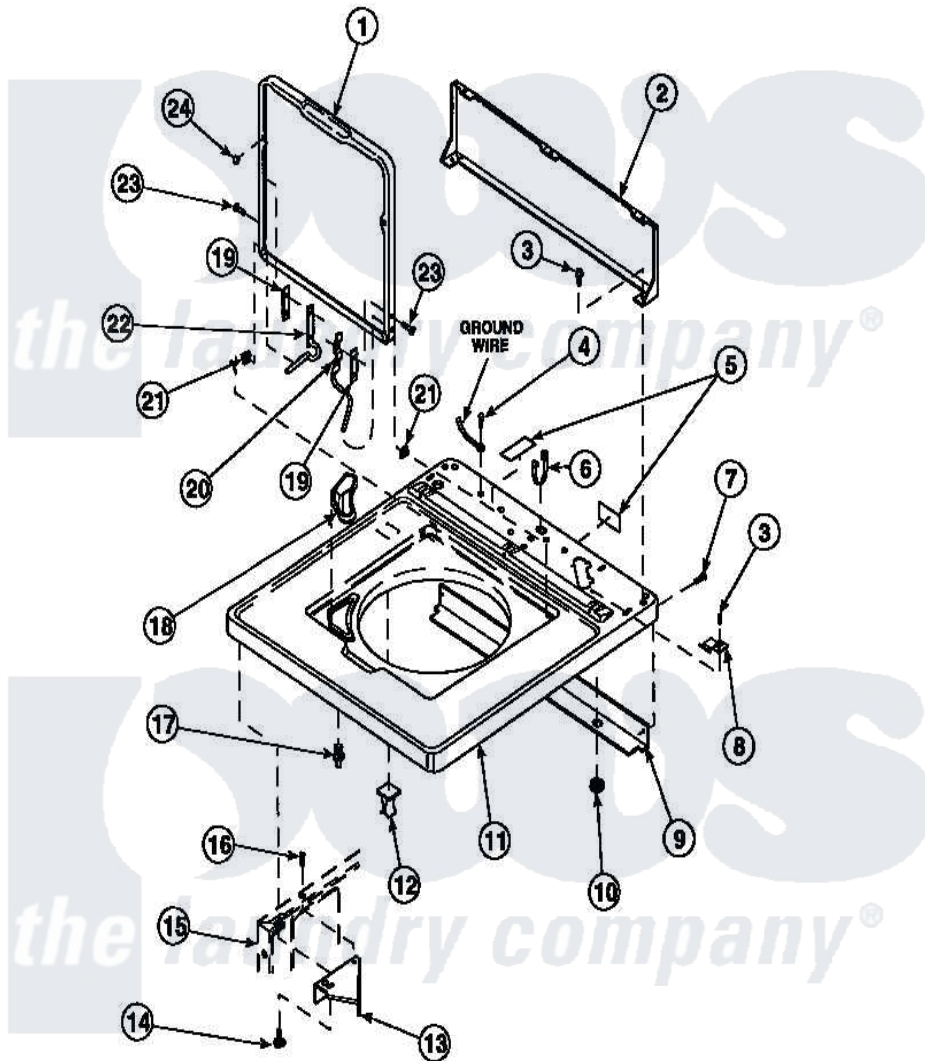

Amana LW9203L2 (BOM: PLW9203L2 B) 05 - CAB TOP/LOADING DR & CTRL HOOD REAR PAN

Amana Residential Amana LW9203L2 (BOM: PLW9203L2 B) Washer Parts Parts Diagram 05 - CAB TOP/LOADING DR & CTRL HOOD REAR PAN
 Click on the part number to view part

Item	Original Part Number	Replaced By	Status	Part Description
1	36018P		Not Available	LOADING DOOR MODELS LW9203x
2	34903		Not Available	PANEL, BACK HOOD (USE 37782)
3	23962	W10116760		Screw
4	52909			Screw, 10B-16 X 1/2 HeX
5	500316		Not Available	LABEL, WARNING-DISCONNECT POWER
6	21903	211881		Grommet, Cord Part Not Used-Gas Models Only
7	27196	27001200		Screw
8	35887	40063901		Clip, Hold Down
9	34228			Shield, Top
10	80262		Not Available	GROMMET
11	34902P		Not Available	TOP
12	36519		Not Available	CLIP