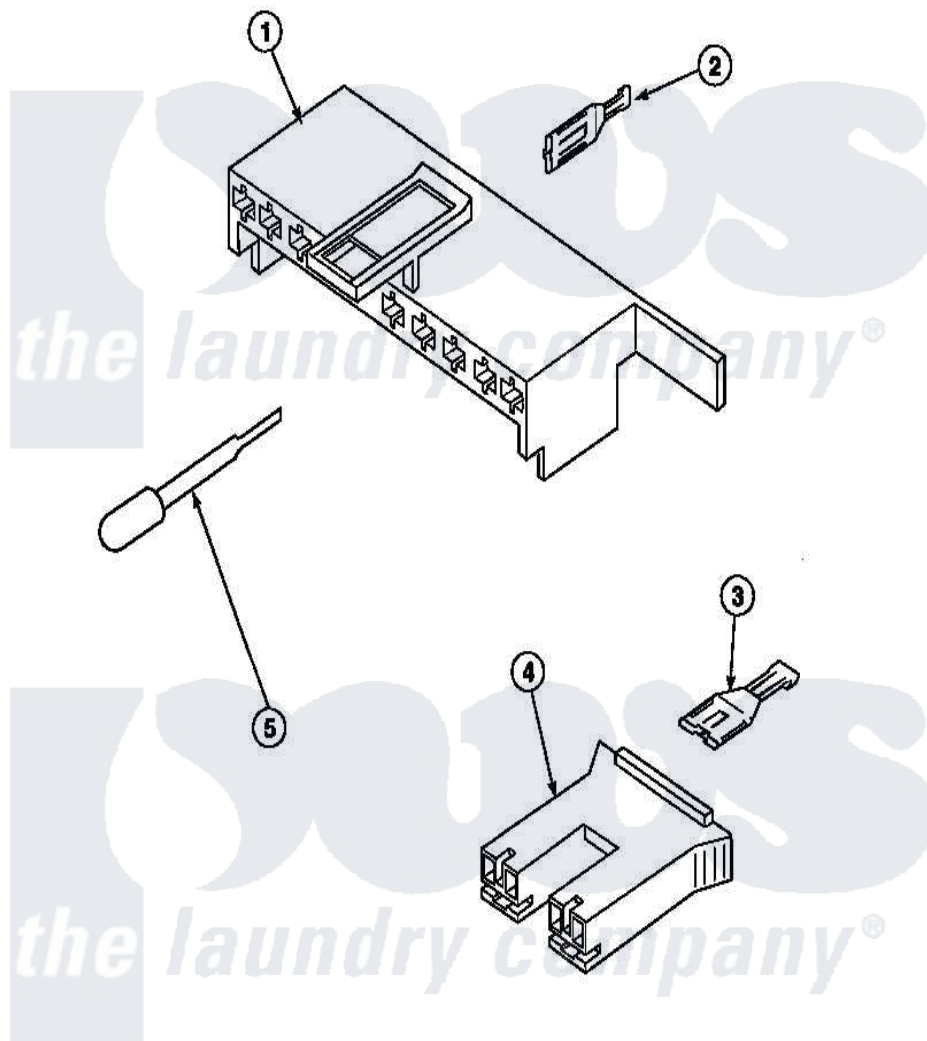

**Amana LW9203L2 (BOM: PLW9203L2 B) 19 - MIXING VALVE & MOTOR  
CONN BLOCKS, TERM**

Amana Residential Amana LW9203L2 (BOM: PLW9203L2 B) Washer Parts Parts Diagram 19 - MIXING VALVE & MOTOR CONN BLOCKS, TERM  
Click on the part number to view part

Item	Original Part Number	Replaced By	Status	Part Description
1	<a href="#">34677</a>			10 Circuit Plug
2	<a href="#">Y00188</a>			Molex Terminal
3	Y00121		Not Available	SPADE TERMINAL(12 GAUGE) (1/4 INCH-(2) 18 GAUGE WIRES O
4	<a href="#">34676</a>			Plug
"	34675		Not Available	PLUG
5	<a href="#">283P4</a>			Terminal Extractor Tool