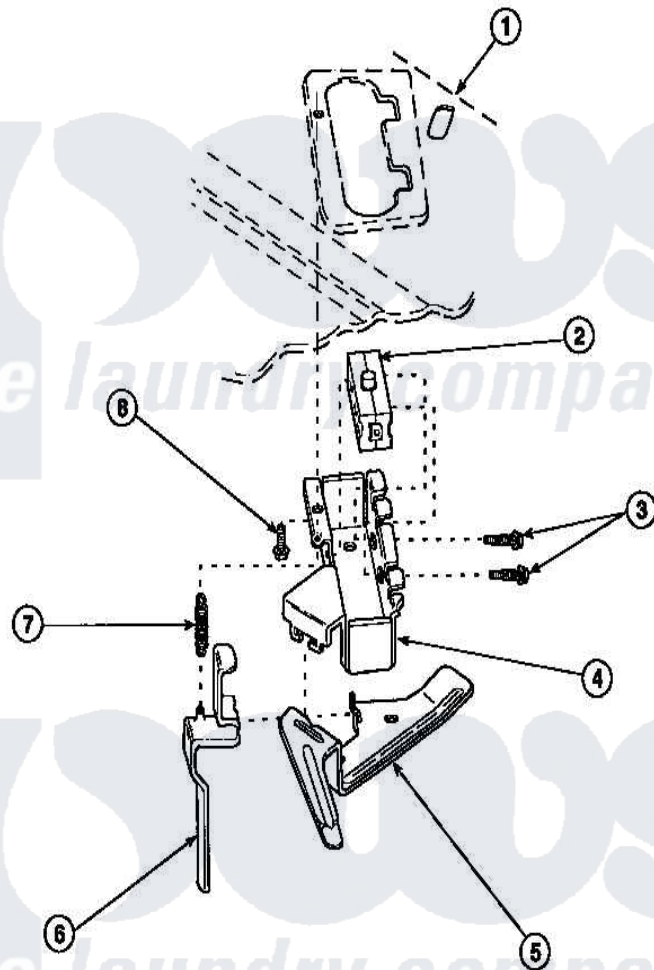

Amana LW9203L2 (BOM: PLW9203L2 B) 22 - OUT-OF-BALANCE SWITCH

Amana Residential Amana LW9203L2 (BOM: PLW9203L2 B) Washer Parts Parts Diagram 22 - OUT-OF-BALANCE SWITCH

[Click on the part number to view part](#)

Item	Original Part Number	Replaced By	Status	Part Description
1	34902P		Not Available	TOP
2	33445	27001095		Switch, Lid
3	36510			Screw
4	36497P			Kit, Switch Holder
5	33441			Arm, Actuator
6	33442			Lever, Unbalanced Load
7	33443			Spring
8	23962	W10116760		Screw