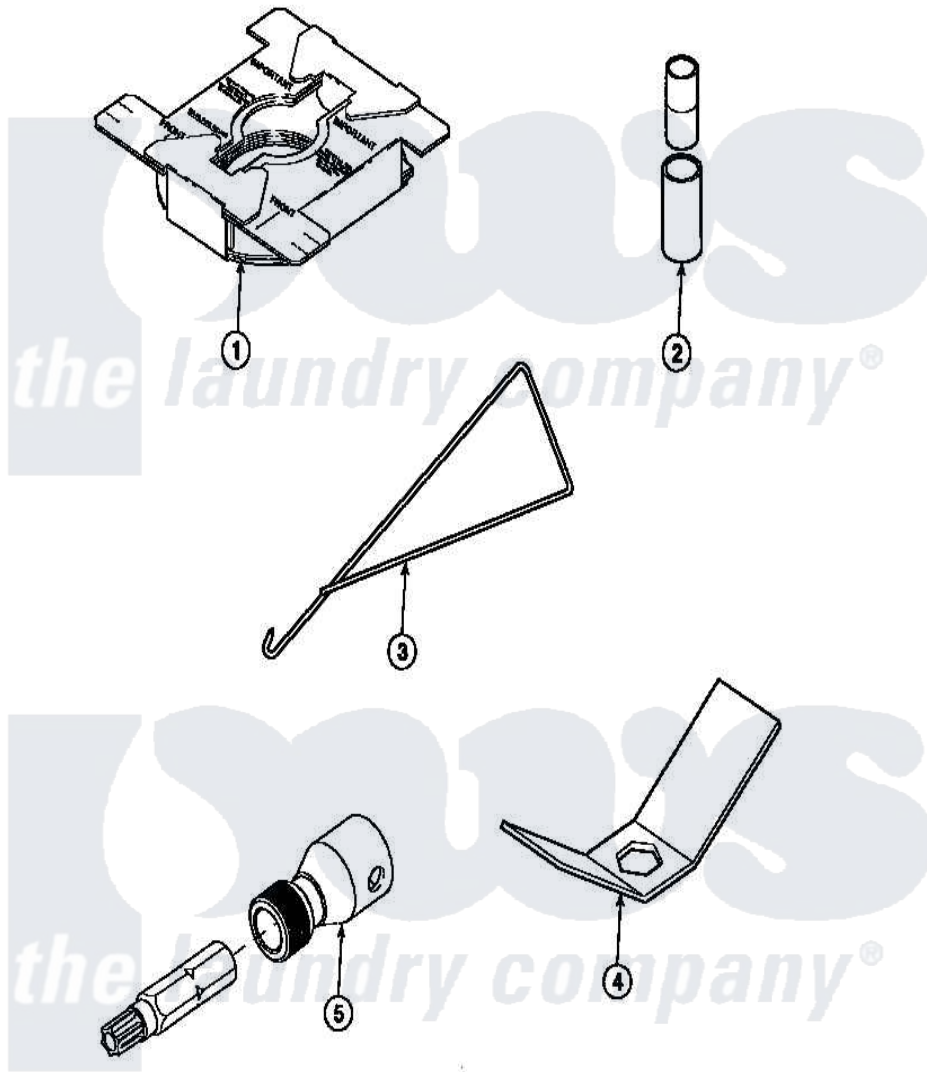

Amana LW9203L2 (BOM: PLW9203L2 B) 24 - SPECIAL TOOLS

Amana Residential Amana LW9203L2 (BOM: PLW9203L2 B) Washer Parts Parts Diagram 24 - SPECIAL TOOLS
 Click on the part number to view part

Item	Original Part Number	Replaced By	Status	Part Description
1	36926		Not Available	BRACE, SHIPPING
2	242P4			Installer, Spring
3	289P4	321P4		Hook, Spring
4	237P4	306P4		Hex Wrench
5	282P4			T25 Tamper Resistant Bit
"	24161			Torx Bit Holder
NI	555P3	725P3		Kit