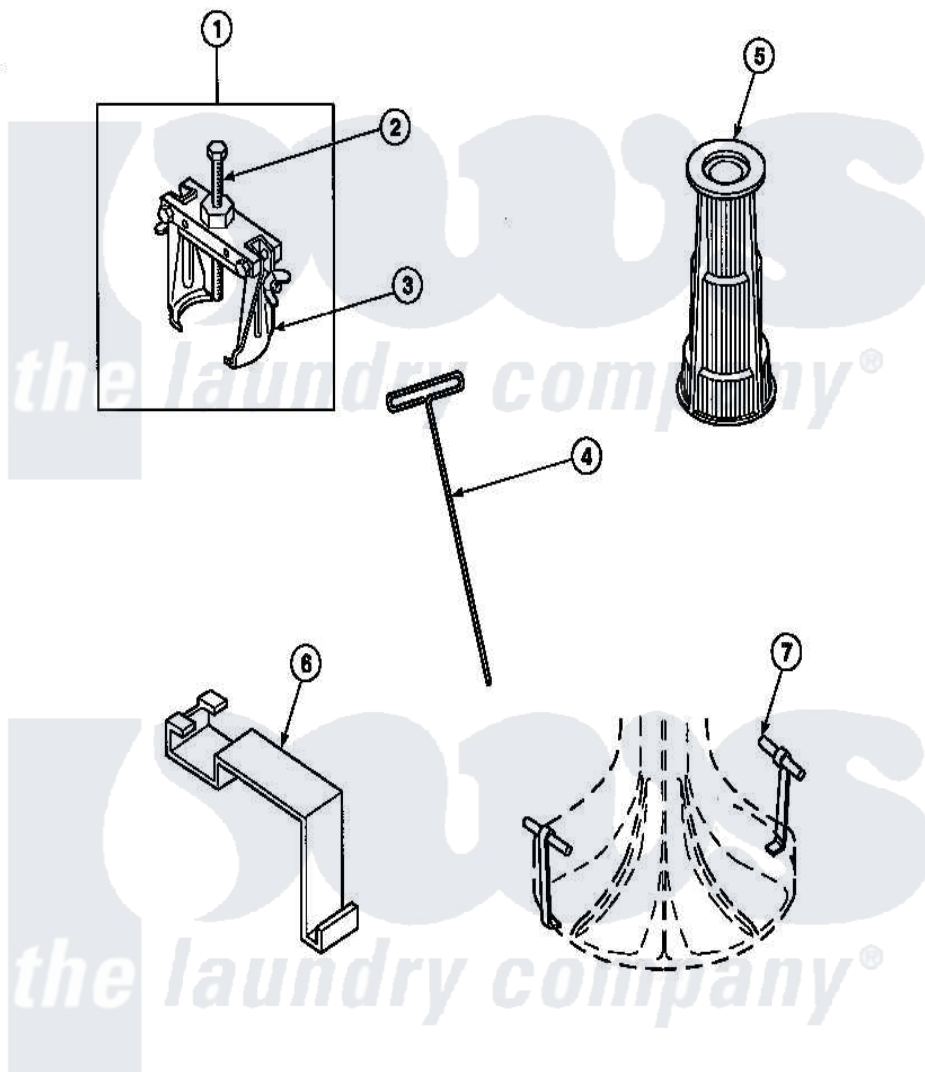

Amana LW9203L2 (BOM: PLW9203L2 B) 25 - SPECIAL TOOLS

Amana Residential Amana LW9203L2 (BOM: PLW9203L2 B) Washer Parts Parts Diagram 25 - SPECIAL TOOLS

[Click on the part number to view part](#)

Item	Original Part Number	Replaced By	Status	Part Description
1	294P4			Bell Tool
2	294P4B			Drive Bell Bolt
3	294P4A			Jaw, Drive Bell Tool
4	291P4		Not Available	WRENCH, T - ALLEN
5	293P4			Seal Tool
6	273P4			Tub Cover Gasket Tool
7	254P4P			Agitator Hooks
NI	555P3	725P3		Kit