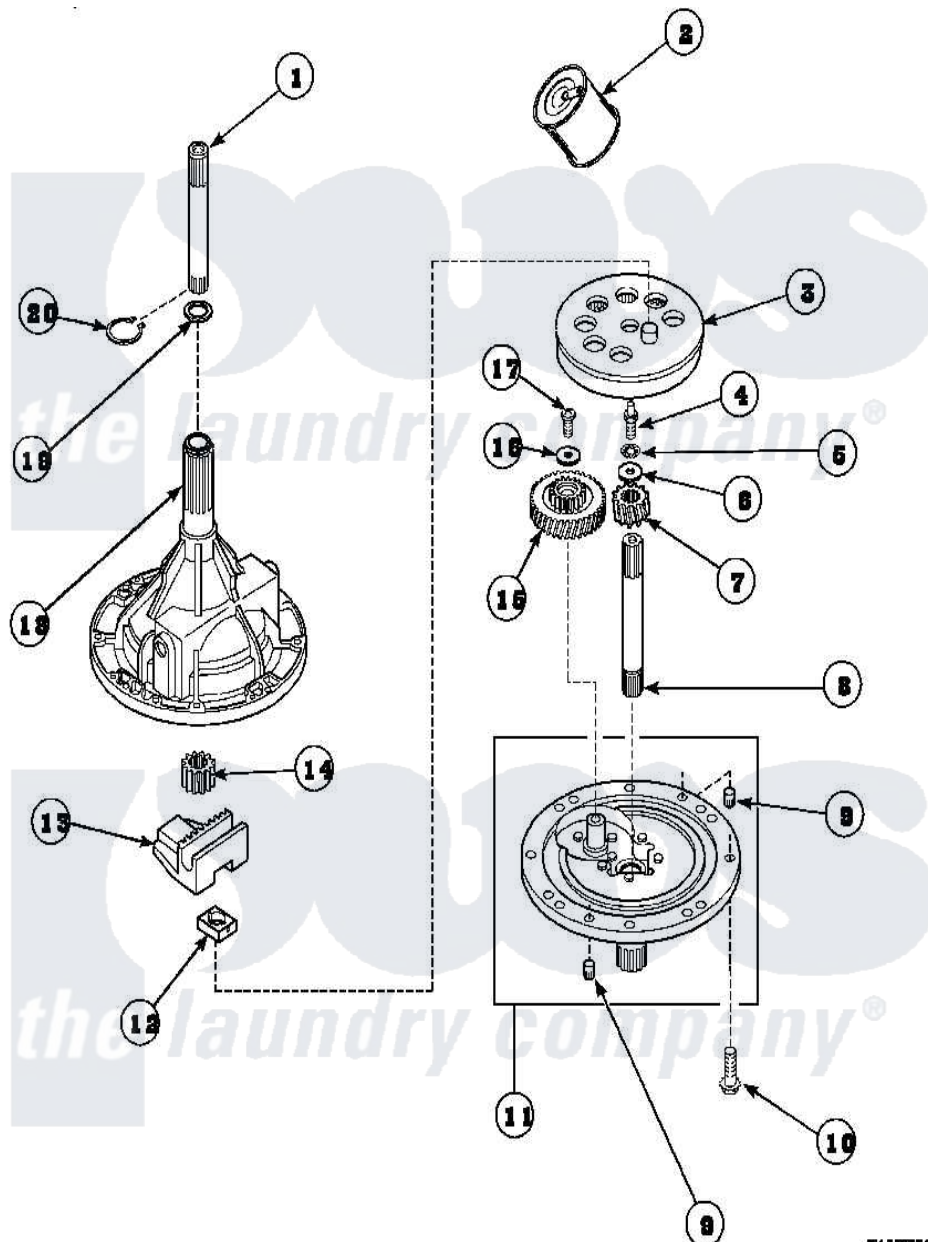

Amana LW9203L2 (BOM: PLW9203L2A) 01 - 34526P TRANSMISSION ASSY

Amana Residential Amana LW9203L2 (BOM: PLW9203L2A) Washer Parts Parts Diagram 01 - 34526P TRANSMISSION ASSY

Click on the part number to view part

Item	Original Part Number	Replaced By	Status	Part Description
1	Y36570			Shaft, Output
2	27243P			Oil, CW Transmission F-
3	26577			Assembly, Gear And Stud
4	27030		Not Available	SCREW, 1/4-20 SPECIAL
5	21456			Lockwasher, 1/4 Intshkp
6	26509	40041501		Washer
7	36562			Pinion, Drive
8	34853			Shaft, Input
9	27172			Pin, Dowel
10	32814		Not Available	SCREW, 1/4-20X7/8 SERRA
11	38290			Assembly, Cover
12	26493			Slide
13	Y31526			Rack
14	27003			Pinion, Agitator
15	29161			Gear, Reduction

16	29260	Not Available	WASHER
17	29273		Screw, 1/4-20 X 3/8
18	33223	Not Available	ASSY, TRANSMISSION CASE
19	35092		Washer, 3628id X 1.00 X .056
20	27197		Ring, Retaining
NI	37577P	Not Available	SEALANT