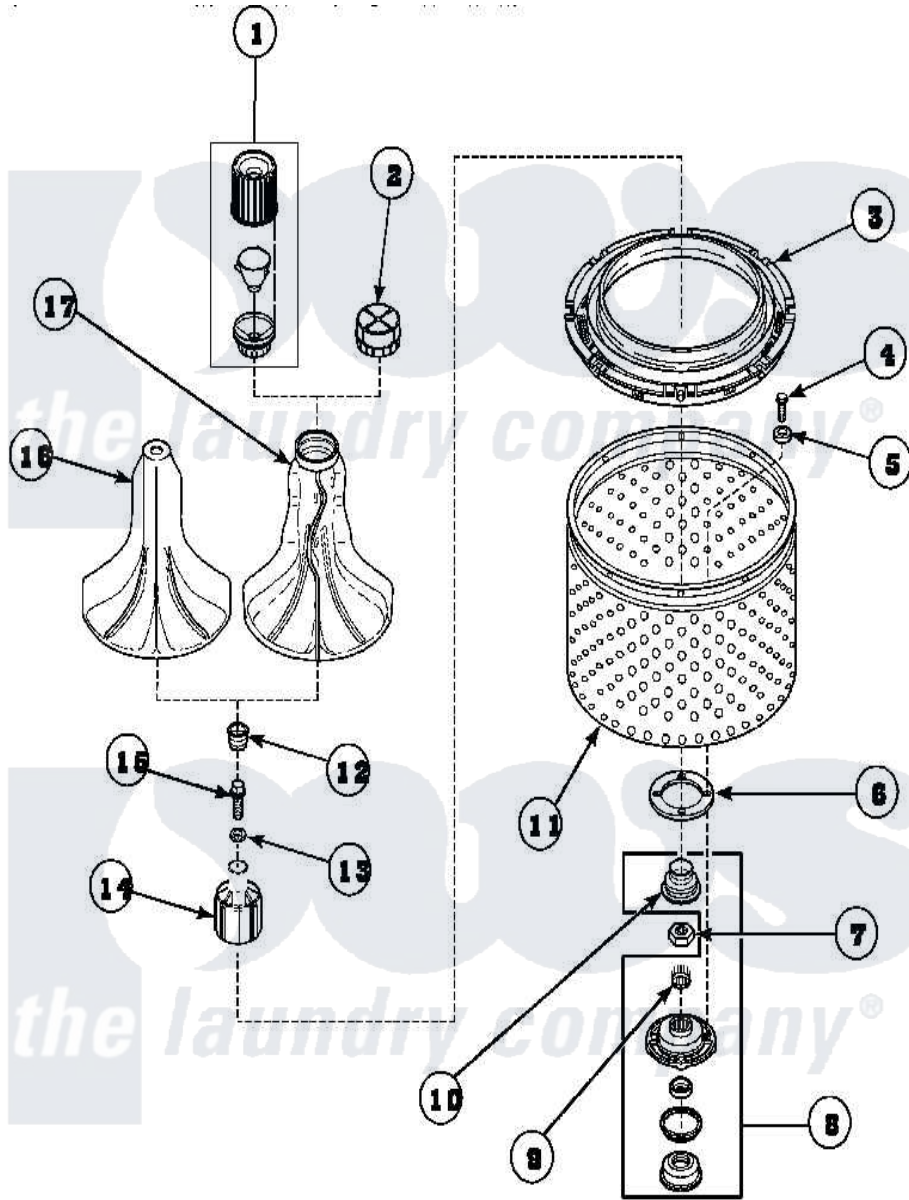

**Amana LW9203L2 (BOM: PLW9203L2A) 02 - AGITATOR/DRIVE  
BELL/SEAL KIT/TUB & HUB**

W214P2EA

Amana Residential Amana LW9203L2 (BOM: PLW9203L2A) Washer Parts Parts Diagram 02 - AGITATOR/DRIVE  
BELL/SEAL KIT/TUB & HUB  
Click on the part number to view part

Item	Original Part Number	Replaced By	Status	Part Description
1	36542	<a href="#">40002101W</a>		Assembly, Fabric Softner
2	<a href="#">36515</a>			Cap, Agitator
3	<a href="#">35035</a>			Guard, Clothes
4	27202	<a href="#">W10116787</a>		Screw
5	<a href="#">28094</a>			Gasket
7	Y29220	<a href="#">40016301</a>		Nut, Lock
8	495P3	<a href="#">R9900552</a>		Hub And Seal
9	29728	<a href="#">40008301</a>		Insert, Spline
10	36425	<a href="#">40016101</a>		Seal, Bell Drive
12	36511	<a href="#">40008401</a>		Plug, Bell
13	<a href="#">36472</a>			O-Ring
14	36443P	<a href="#">R9900189</a>		Kit, Drive Bell And Seal
15	34288	<a href="#">40065102</a>		Screw, Shoulder 1/4