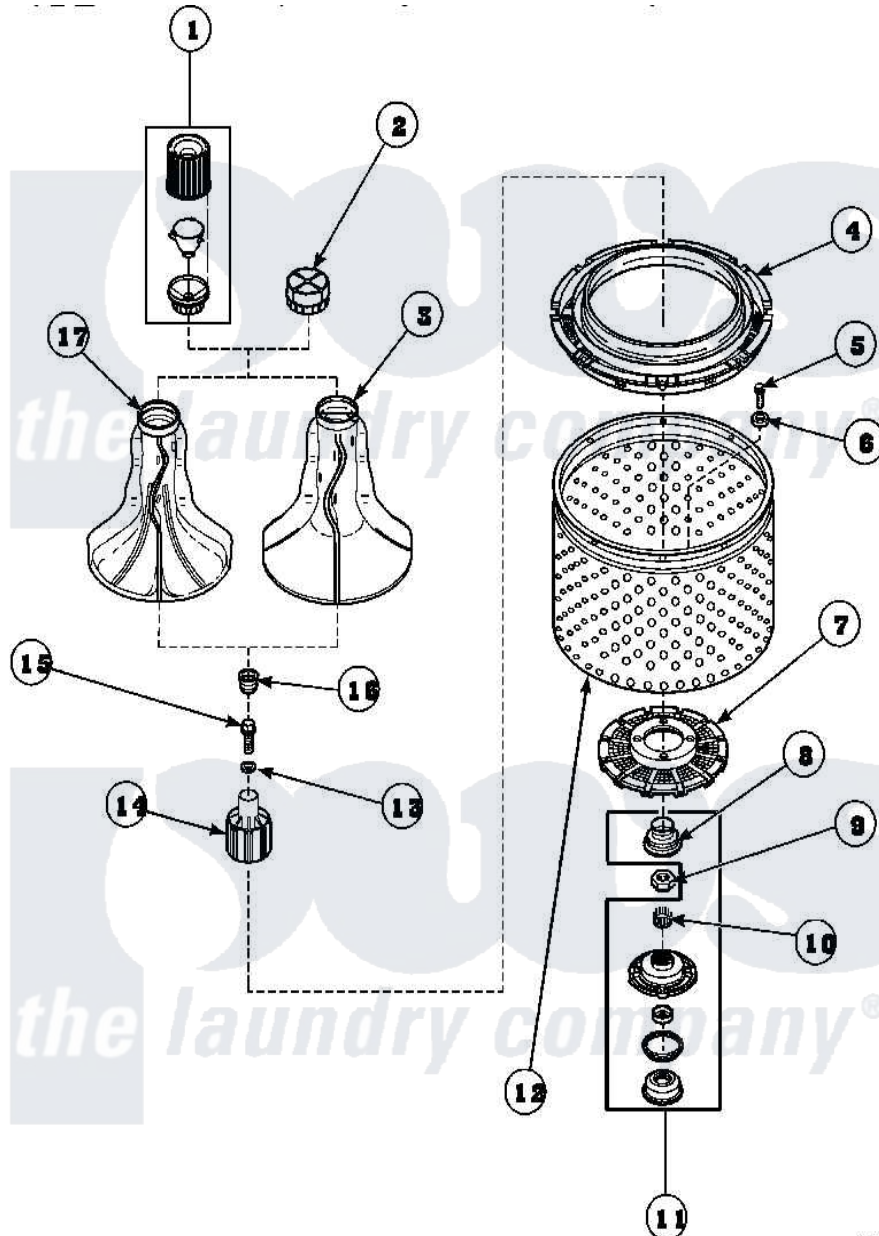

**Amana LW9203L2 (BOM: PLW9203L2A) 03 - AGITATOR/DRIVE
BELL/SEAL KIT/TUB & HUB**

Amana Residential Amana LW9203L2 (BOM: PLW9203L2A) Washer Parts Parts Diagram 03 - AGITATOR/DRIVE BELL/SEAL KIT/TUB & HUB

Click on the part number to view part

Item	Original Part Number	Replaced By	Status	Part Description
1	36542	40002101W		Assembly, Fabric Softner
2	36515			Cap, Agitator
3	36507	40000501W		Agitator, Flex Vane
4	35035			Guard, Clothes
5	27202	W10116787		Screw
6	28094			Gasket
7	32998	39371		Filter Lin
8	36425	40016101		Seal, Bell Drive
9	Y29220	40016301		Nut, Lock
10	29728	40008301		Insert, Spline
11	495P3	R9900552		Hub And Seal
12	33501P	R9900144		Kit- Wash
13	36472			O-Ring
14	36443P	R9900189		Kit, Drive Bell And Seal
15	34288	40065102		Screw, Shoulder 1/4