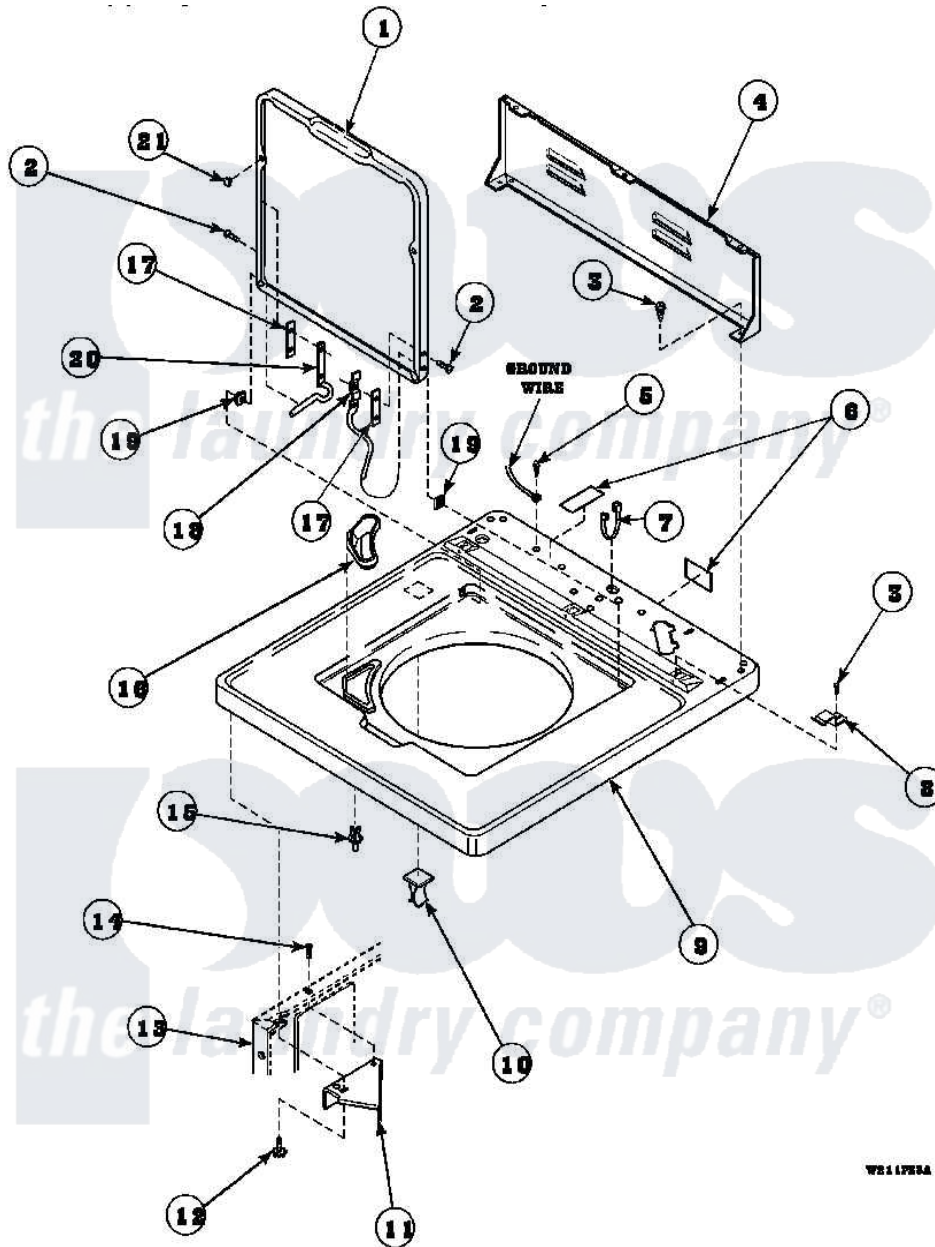

Amana LW9203L2 (BOM: PLW9203L2A) 06 - CAB TOP/LOADING DR & CTRL HOOD REAR PAN

WB11793A

Amana Residential Amana LW9203L2 (BOM: PLW9203L2A) Washer Parts Parts Diagram 06 - CAB TOP/LOADING DR & CTRL HOOD REAR PAN

[Click on the part number to view part](#)

Item	Original Part Number	Replaced By	Status	Part Description
1	36018_P		Not Available	LOADING DOOR
2	34337	W10119828		Screw, Lid Hinge Mounting
3	23962	W10116760		Screw
4	34903		Not Available	PANEL, BACK HOOD (USE 37782)
5	52909			Screw, 10B-16 X 1/2 HeX
6	24903		Not Available	STICKER,DISCONNECT POW
7	21903	211881		Grommet, Cord Part Not Used-Gas Models Only
8	35887	40063901		Clip, Hold Down
9	34902_P		Not Available	CABINET TOP
10	36519		Not Available	CLIP
11	36034			Bracket, Director-Module
12	Y31644	27001200		Screw
13	34475_P		Not Available	CABINET

14	36035	Not Available	SCREW,8-18X3/8 PHIL FLT HD
15	56534		Barrel, Support
16	34776	Not Available	DISPENSER,BLEACH
17	34338		Gasket, Hinge
18	36437		Hinge, Lid R
19	33446	40008201	Bushing, Hinge
20	36513		Hinge, Left
21	21685	40038001	Bumper
NI	26594P		Grease, Silicone - 2 Oz Tube