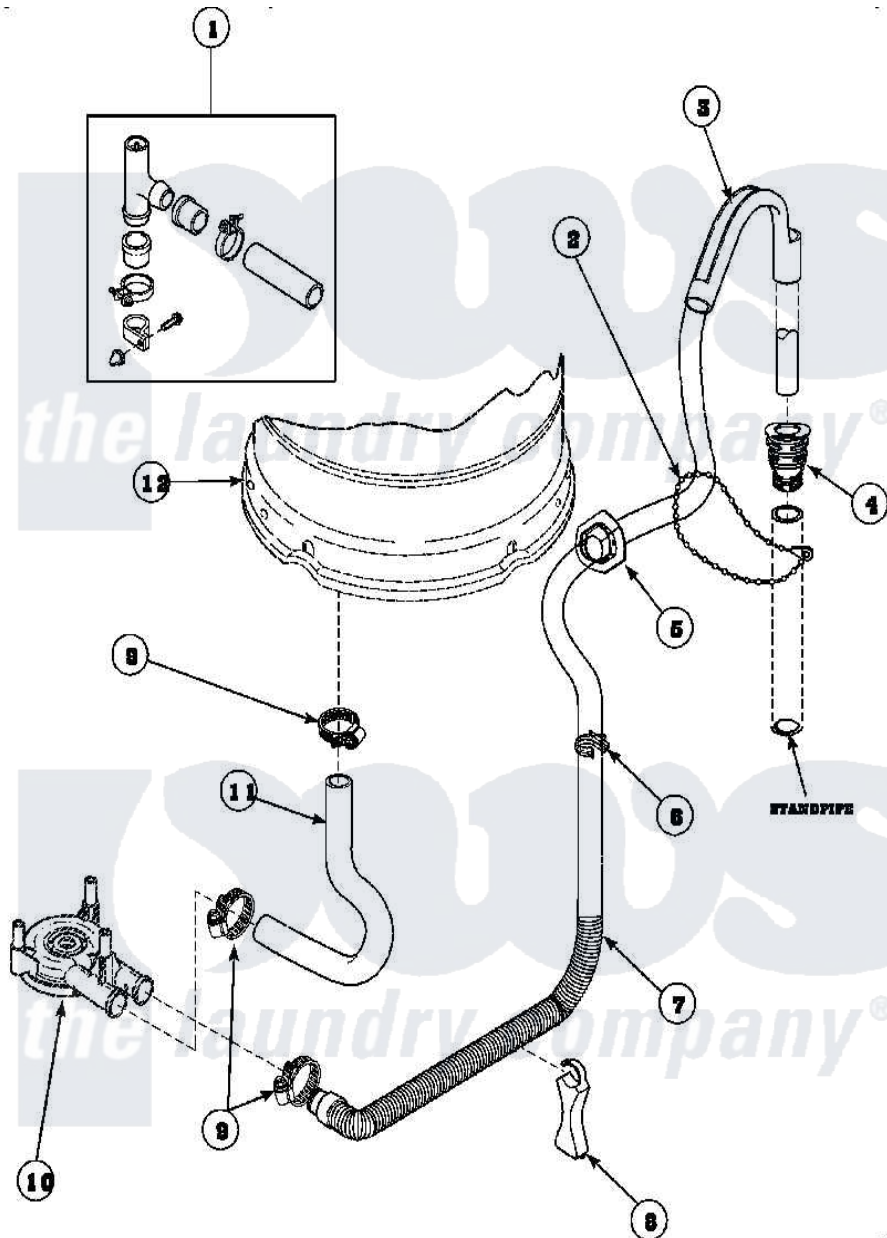

**Amana LW9203L2 (BOM: PLW9203L2A) 07 - DRAIN HOSE AND SIPHON BREAK**

Amana Residential Amana LW9203L2 (BOM: PLW9203L2A) Washer Parts Parts Diagram 07 - DRAIN HOSE AND SIPHON BREAK

[Click on the part number to view part](#)

Item	Original Part Number	Replaced By	Status	Part Description
1	562P3	<a href="#">76660</a>		Break-Sphn
2	33489	<a href="#">8539404</a>		Tie-Wire
3	33615	<a href="#">22003814</a>		Retainer, Drain Hose
4	36878	<a href="#">40008101</a>		Adapter, Standpipe
5	<a href="#">32219</a>			Relief, Strain
6	<a href="#">36014</a>			Clip, Retainer-Hose
7	37245	<a href="#">40053901</a>		Hose, Drain
8	<a href="#">36522</a>			Hose Support
"	<a href="#">35487</a>			Support, Hose
9	36802	<a href="#">285655</a>		Clamp, Hose
10	36863P	<a href="#">27001233</a>		Pump
11	<a href="#">35753</a>			Hose, Tub To Pump-Ddp
12	<a href="#">34438P</a>			Assembly, Outer Tub