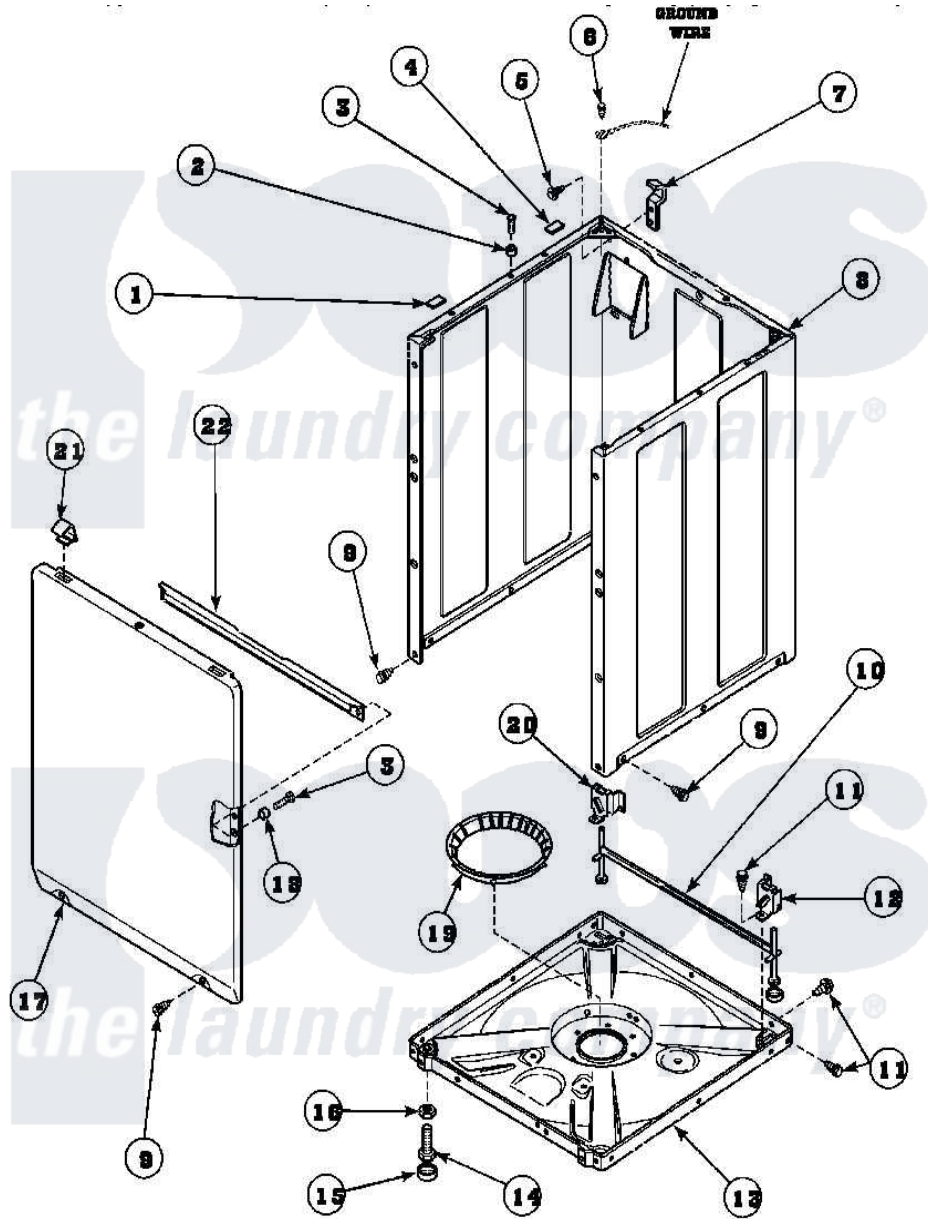

**Amana LW9203L2 (BOM: PLW9203L2A) 08 - FRONT PANEL, BASE ASSY AND CABINET ASSY**

Amana Residential Amana LW9203L2 (BOM: PLW9203L2A) Washer Parts Diagram 08 - FRONT PANEL, BASE ASSY AND CABINET ASSY

Click on the part number to view part

Item	Original Part Number	Replaced By	Status	Part Description
1	<a href="#">Y56128</a>			Pad, Bumper
2	56079	<a href="#">505187</a>		Locator, Panel
3	32671	<a href="#">Y014874</a>		Screw, Idler Arm And Sleeve
4	<a href="#">36226</a>			Pad, Bumper .25
5	34499		Not Available	SCREW, No.10B X 1/4 TAP IN HX
6	23962	<a href="#">W10116760</a>		Screw
7	<a href="#">Y27103</a>			Hinge, Hold-Down Lug
8	34475_P		Not Available	CABINET
9	27196	<a href="#">27001200</a>		Screw
10	<a href="#">34443</a>			Assembly, Leg And Stabilizer
11	35148		Not Available	SCREW, 1/4-14 X 3/8 HX HD
12	36036		Not Available	BRACKET, SLL-RIGHT
13	<a href="#">36599P</a>			Assembly Nut/ Leg Base
"	<a href="#">34434P</a>			Assembly Nut/Leg Base

14	Y34319	<a href="#">22003428</a>	Leg, Adjustable
15	34318	<a href="#">40016001</a>	Foot, Rubber
16	Y21899	<a href="#">40038101</a>	Nut, Leg
17	34656_P		Not Available FRONT PANEL
18	<a href="#">28102</a>		Locator, Panel
19	36108		Not Available SNUBBER PAD & ISOLATOR
20	<a href="#">36037</a>		Bracket, SII-Left
21	<a href="#">35865</a>		Clip, Hold-Down Front Panel
22	Y35097		Not Available BRACE, FRT PNL