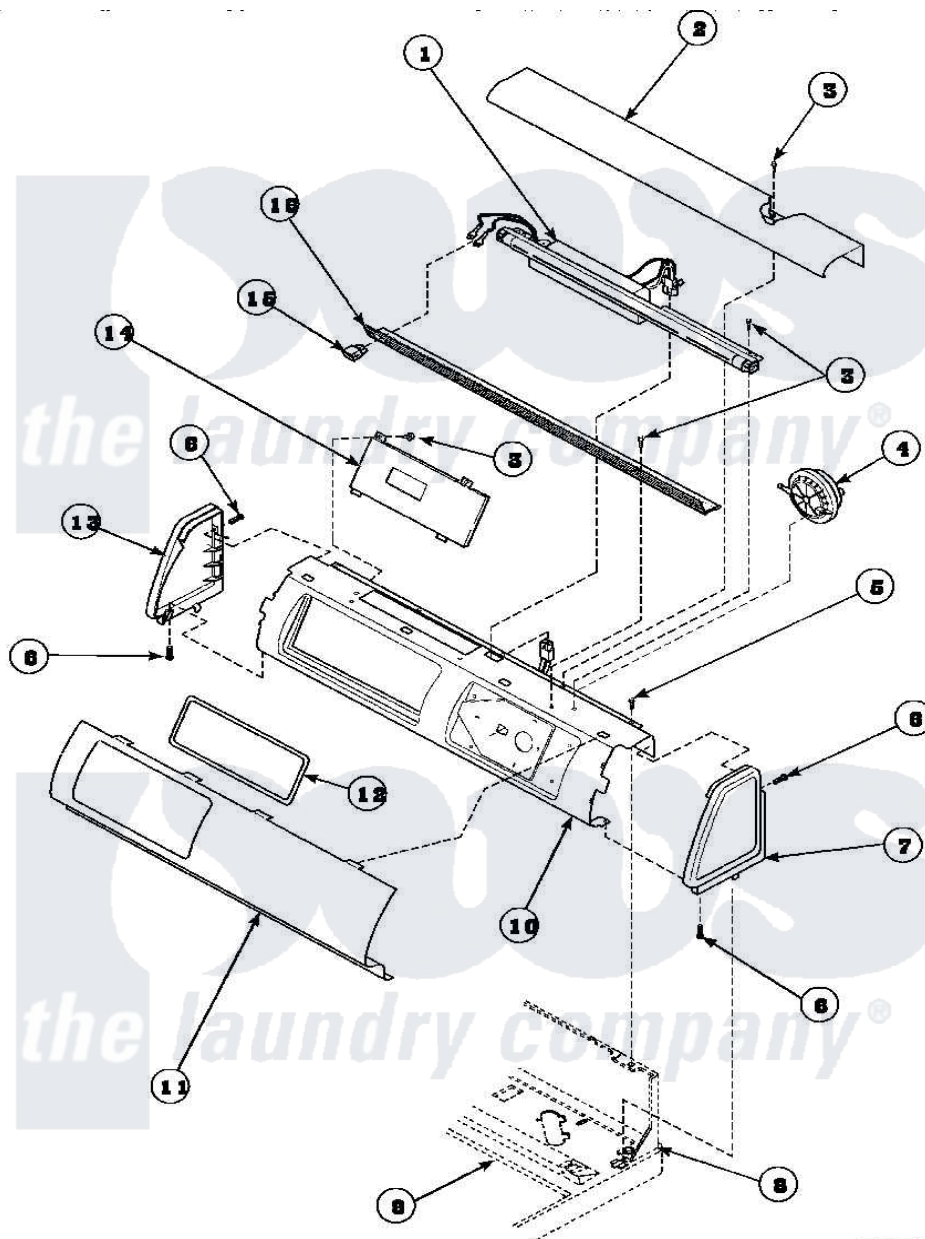

Amana LW9203L2 (BOM: PLW9203L2A) 09 - GRAPHIC PANEL, CTRL MTG PLATE AND CTRLS

Amana Residential Amana LW9203L2 (BOM: PLW9203L2A) Washer Parts Parts Diagram 09 - GRAPHIC PANEL, CTRL MTG PLATE AND CTRLS

Click on the part number to view part

Item	Original Part Number	Replaced By	Status	Part Description
1	34836			Assembly, Fluorescent Light
2	34824		Not Available	TOP COVER
3	23962	W10116760		Screw
4	36136	39078		Switch- Pr
5	34904	489355		Screw, 8 X 1/2
6	501086	90767		Screw, 8A X 3/8 HeX Washer Head Tapping
7	34817		Not Available	END CAP(RIGHT)
8	34903		Not Available	PANEL, BACK HOOD (USE 37782)
9	34902_P		Not Available	CABINET TOP
10	34822		Not Available	NO LONGER AVAILABLE
11	35312		Not Available	SPRING
12	35114			Gasket, Electronic Control
13	34818		Not Available	END CAP(LEFT)