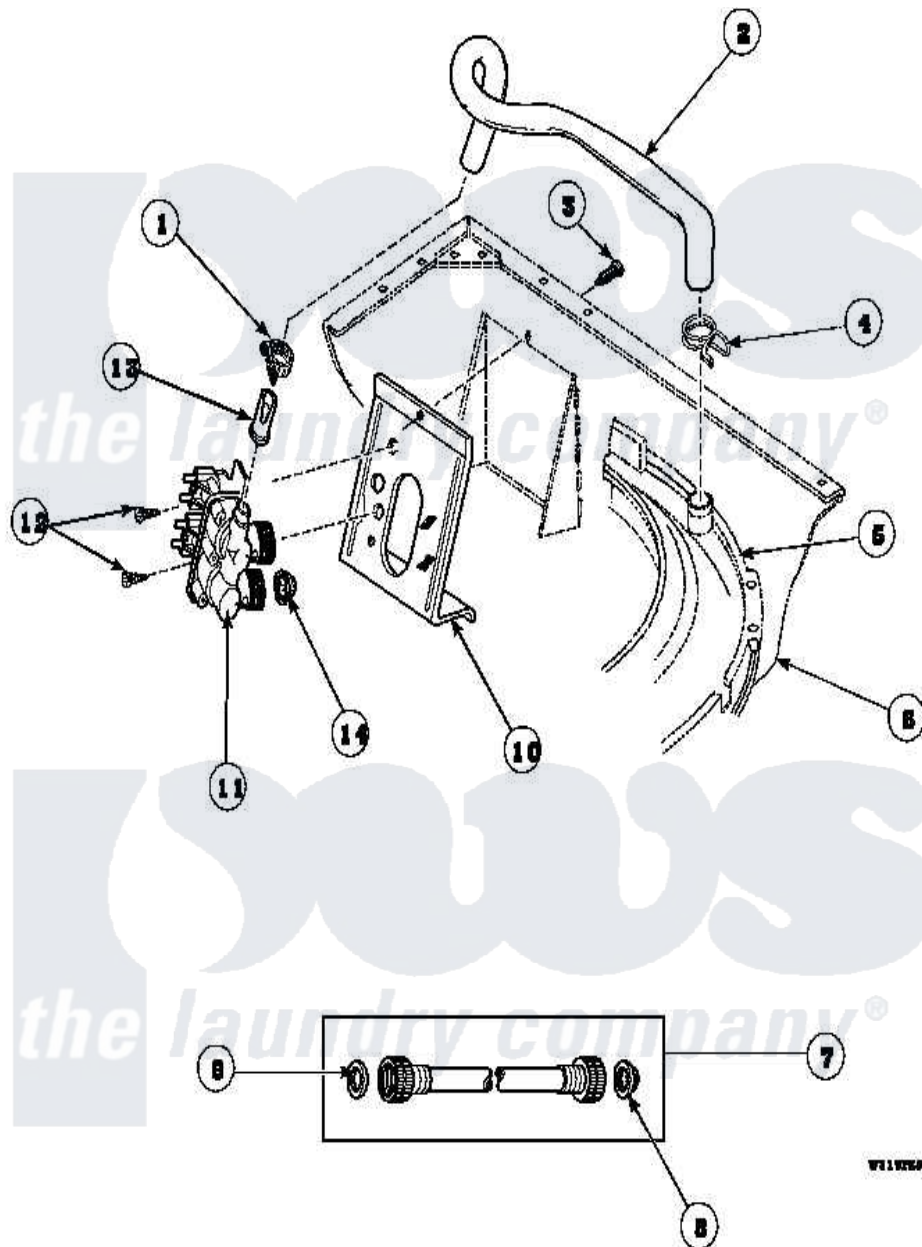

Amana LW9203L2 (BOM: PLW9203L2A) 10 - INLET/FILL HOSE/MIXING VLV & MTG BRKT

W117544

Amana Residential Amana LW9203L2 (BOM: PLW9203L2A) Washer Parts Parts Diagram 10 - INLET/FILL HOSE/MIXING VLV & MTG BRKT
Click on the part number to view part

Item	Original Part Number	Replaced By	Status	Part Description
1	36801	596669		Clamp, Manifold
2	35920		Not Available	HOSE,MIXING VALVE/TUB
3	33562	27001200		Screw
4	29210			Hose Clamp
5	36025P			Assembly, Tub Coverand Gasket
6	34475_P		Not Available	CABINET
7	28330P	202860		Inlet Hose Assembly
"	20617		Not Available	HOSE, INLET (8 FT)
"	20618	21001467		Hose- 10'
8	28605	22002960		Strainer, Washer Inlet
9	20290	Y013783		Washer, Inlet Hose
10	34972	39407		Bracket, Valve
11	Y35177		Not Available	VALVE,MIXING-TEMP SENS
12	501086	00767		Screw, 8A X 3/8 HeX Washer

12	301000	30707	Head Tapping
13	34500	22001900	Preventer, Back Flow
14	24122	22002960	Strainer, Washer Inlet