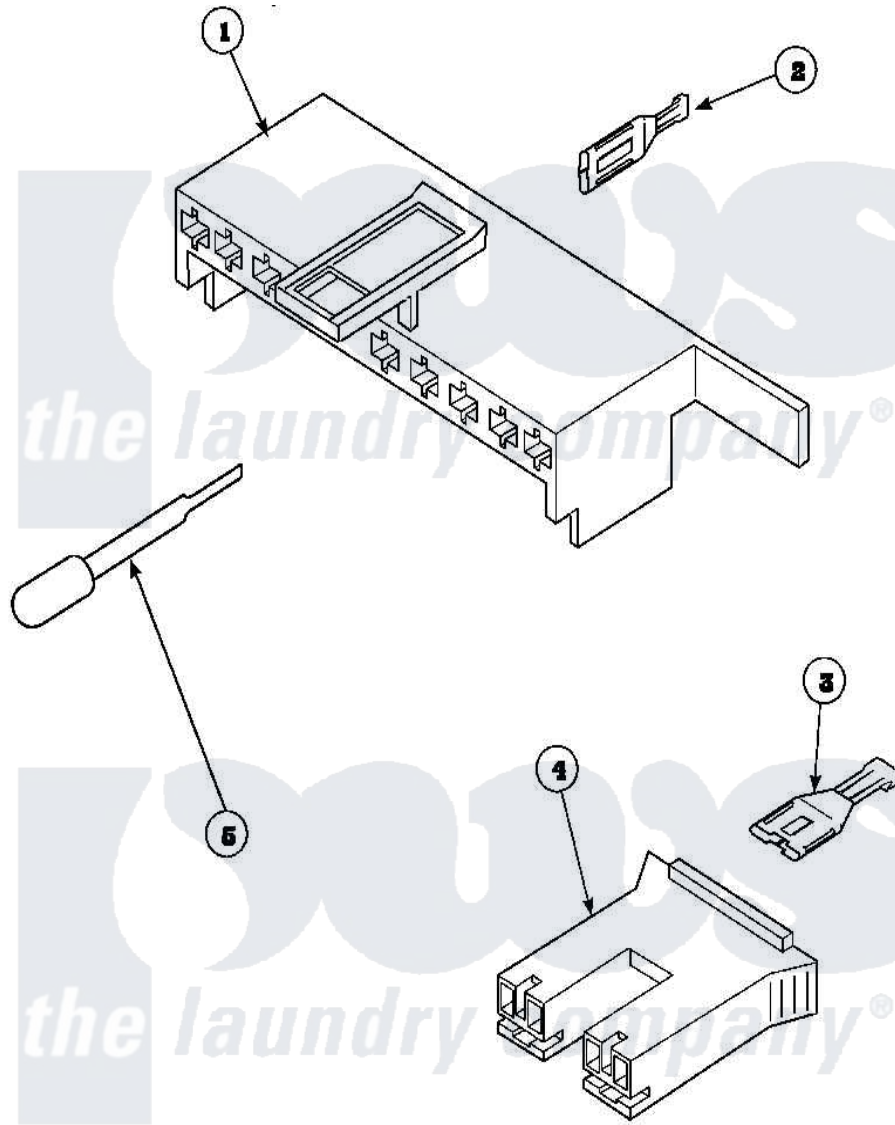

**Amana LW9203L2 (BOM: PLW9203L2A) 11 - MIXING VLV, CONN  
BLOCKS, TERM, EXTRACTOR**

**W11442824**

Amana [Residential Amana LW9203L2 \(BOM: PLW9203L2A\) Washer Parts](#) Parts Diagram 11 - MIXING VLV, CONN  
BLOCKS, TERM, EXTRACTOR  
[Click on the part number to view part](#)

Item	Original Part Number	Replaced By	Status	Part Description
1	<a href="#">34677</a>			10 Circuit Plug
2	<a href="#">Y00188</a>			Molex Terminal
4	<a href="#">34676</a>			Plug
"	34675		Not Available	PLUG
5	<a href="#">283P4</a>			Terminal Extractor Tool
NI	<a href="#">35347</a>			Assembly, Wiring Harness
"	<a href="#">35349</a>			Assembly, Wiring Harness- Hood
"	<a href="#">36278</a>			Harness, Wire