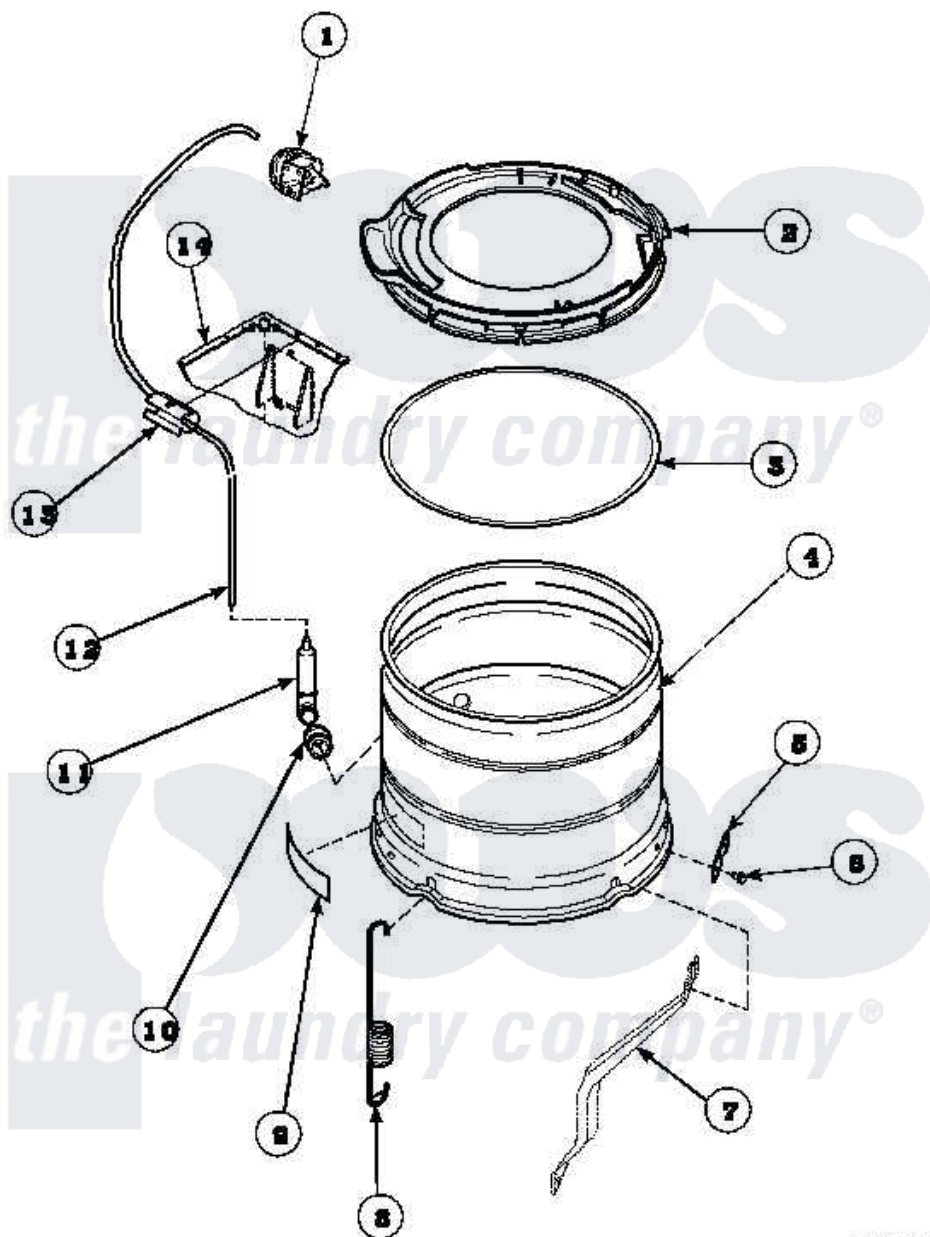

# Amana LW9203L2 (BOM: PLW9203L2A) 13 - OUTER TUB, COVER AND PRESSURE HOSE

Amana Residential Amana LW9203L2 (BOM: PLW9203L2A) Washer Parts Parts Diagram 13 - OUTER TUB, COVER AND PRESSURE HOSE

Click on the part number to view part

Item	Original Part Number	Replaced By	Status	Part Description
1	36136	<a href="#">39078</a>		Switch- Pr
2	<a href="#">36025P</a>			Assembly, Tub Cover and Gasket
3	<a href="#">32857</a>			Gasket, Tub Cover Small
4	<a href="#">34438P</a>			Assembly, Outer Tub
5	<a href="#">27926</a>			Plate, Leg .063
6	35369	<a href="#">40128701</a>		Screw, 5/16-18 X .50
7	34471		Not Available	LEG,SUPPORT
8	<a href="#">35948</a>			Spring, Leg-Large Tub
9	500049		Not Available	STICKER
10	29175	<a href="#">40037801</a>		Grommet
11	30907	<a href="#">40008501</a>		Assembly, Pressure Bulb
12	32372		Not Available	TUBING,PRESSURE 34"
13	36985		Not Available	CLIP, HOSE
14	34475_P		Not Available	CABINET