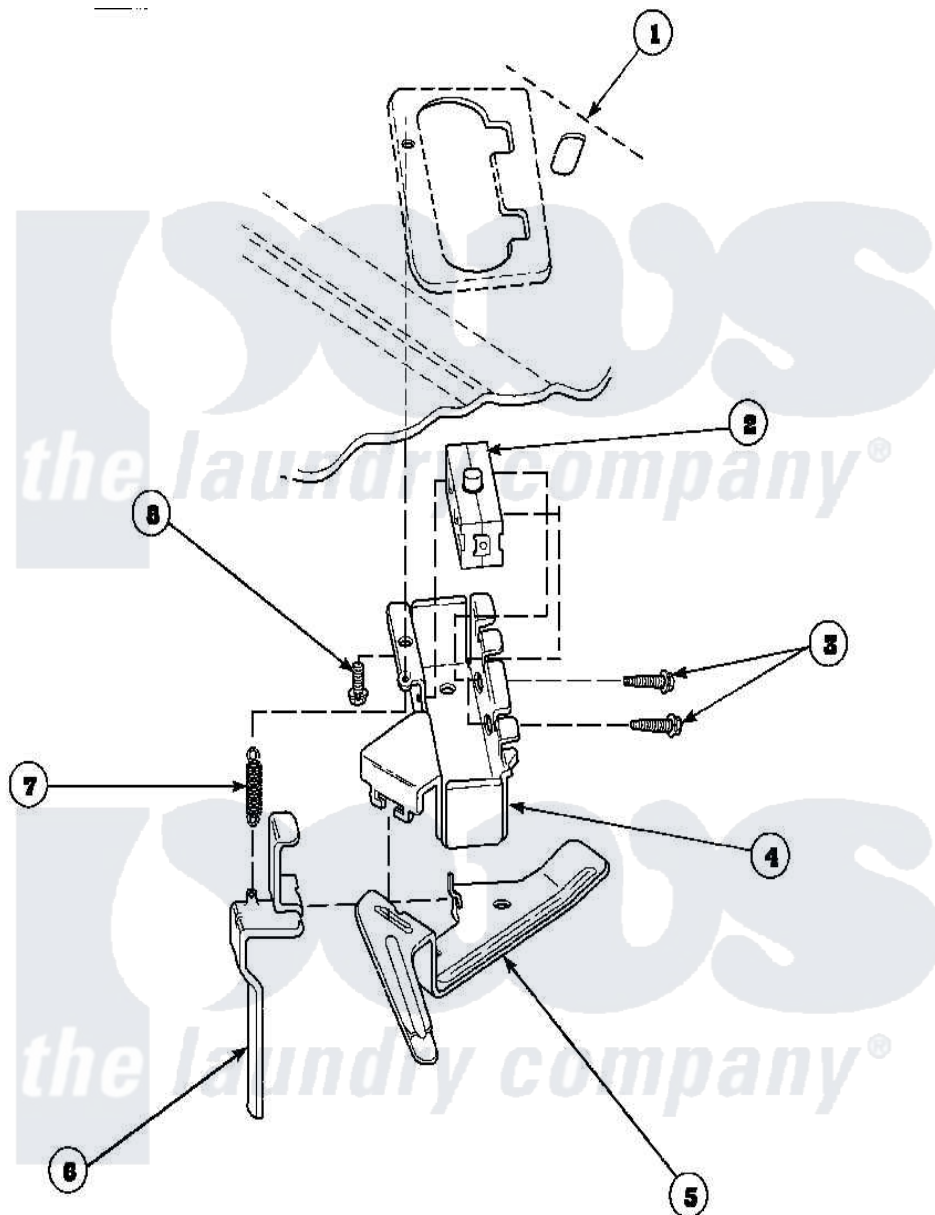

Amana LW9203L2 (BOM: PLW9203L2A) 14 - OUT-OF-BALANCE SWITCH

Amana Residential Amana LW9203L2 (BOM: PLW9203L2A) Washer Parts Parts Diagram 14 - OUT-OF-BALANCE SWITCH

[Click on the part number to view part](#)

W240923A

Item	Original Part Number	Replaced By	Status	Part Description
1	34902_P		Not Available	CABINET TOP
2	33445	27001095		Switch, Lid
3	36510			Screw
4	36497P			Kit, Switch Holder
5	33441			Arm, Actuator
6	33442			Lever, Unbalanced Load
7	33443			Spring
8	23962	W10116760		Screw