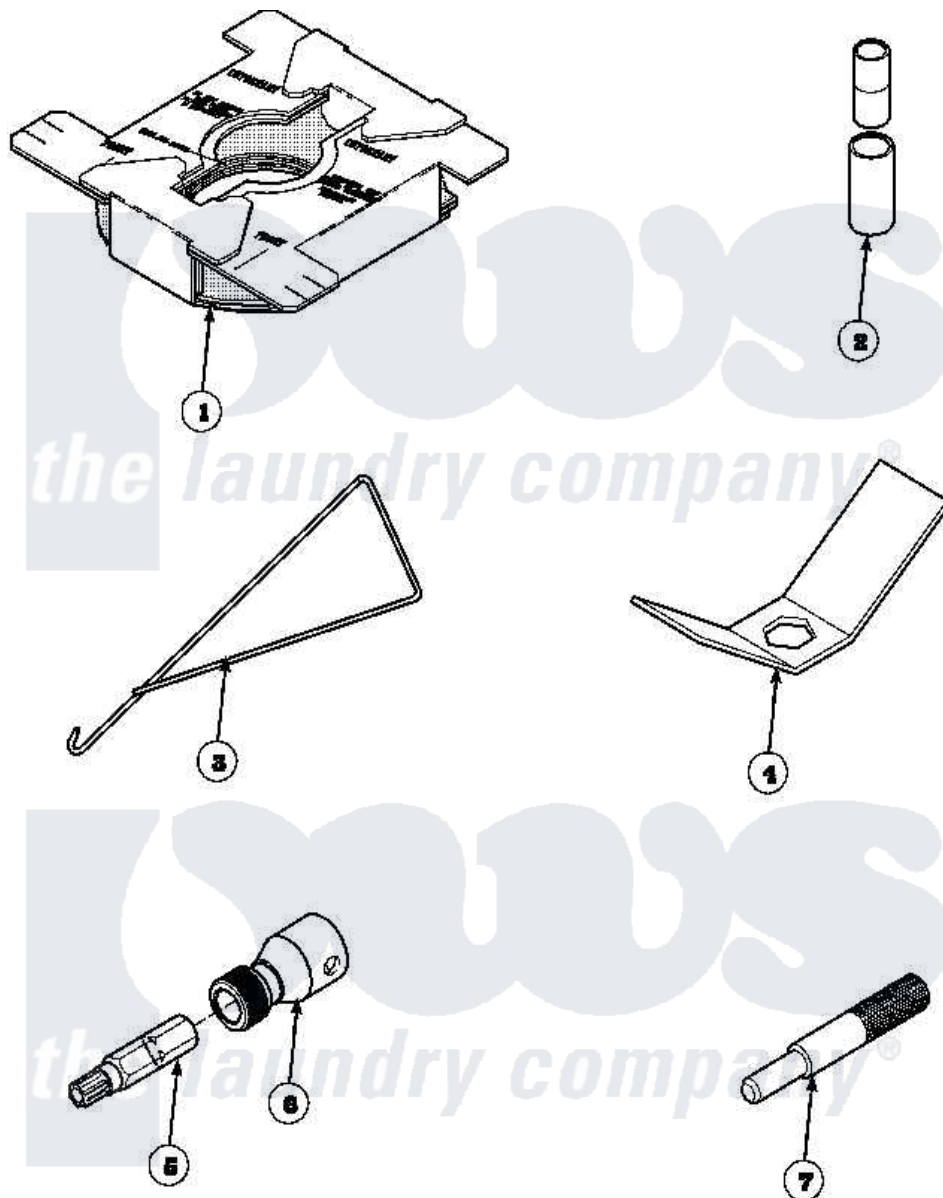

# Amana LW9203L2 (BOM: PLW9203L2A) 16 - SPECIAL TOOLS

Amana Residential Amana LW9203L2 (BOM: PLW9203L2A) Washer Parts Parts Diagram 16 - SPECIAL TOOLS  
 Click on the part number to view part

Item	Original Part Number	Replaced By	Status	Part Description
1	36926		Not Available	BRACE, SHIPPING
2	<a href="#">242P4</a>			Installer, Spring
3	289P4	<a href="#">321P4</a>		Hook, Spring
4	237P4	<a href="#">306P4</a>		Hex Wrench
5	<a href="#">282P4</a>			T25 Tamper Resistant Bit
6	<a href="#">24161</a>			Torx Bit Holder
7	305P4		Not Available	TOOL, TRANSMISSION PI
NI	555P3	<a href="#">725P3</a>		Kit