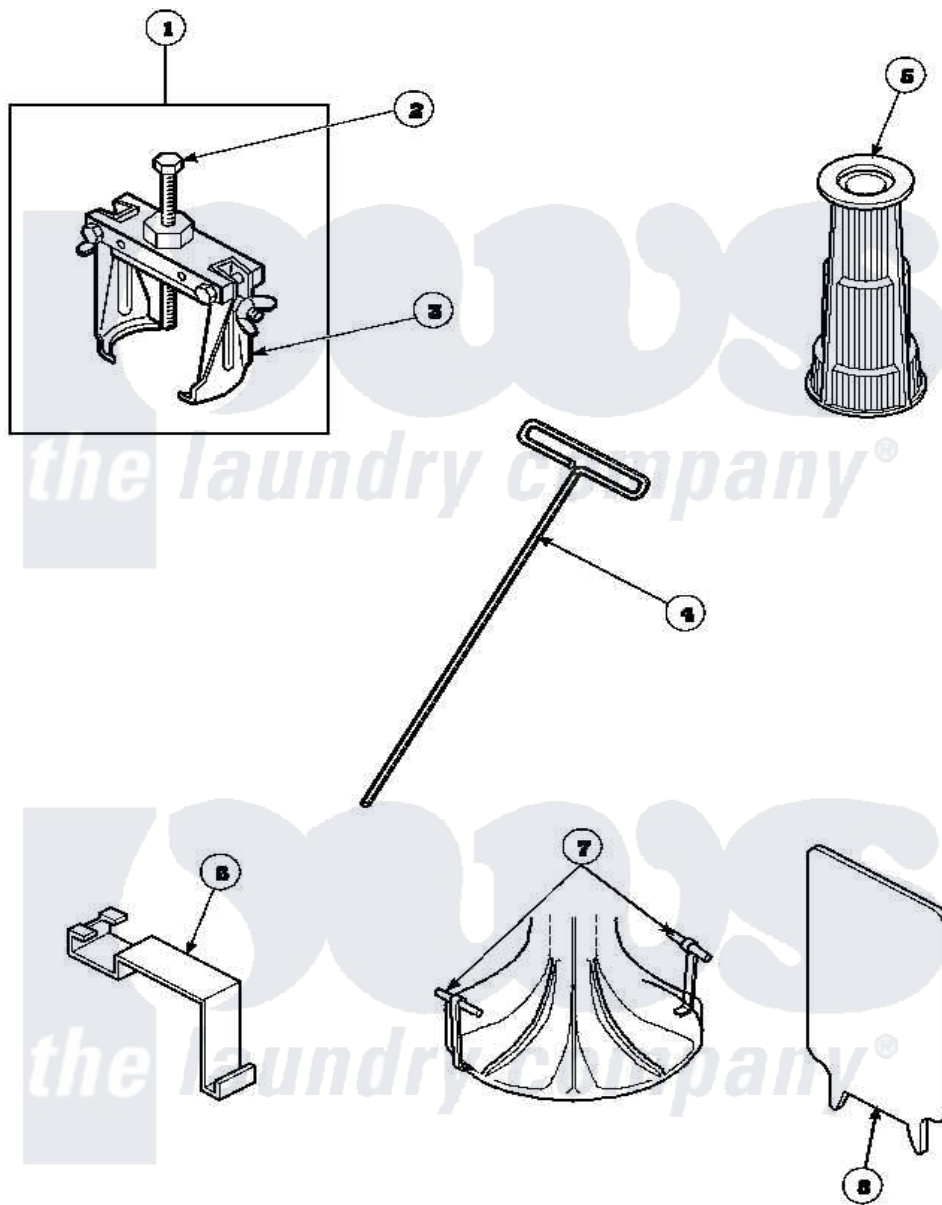

Amana LW9203L2 (BOM: PLW9203L2A) 17 - SPECIAL TOOLS

Amana Residential Amana LW9203L2 (BOM: PLW9203L2A) Washer Parts Diagram 17 - SPECIAL TOOLS
 Click on the part number to view part

Item	Original Part Number	Replaced By	Status	Part Description
1	294P4			Bell Tool
2	294P4B			Drive Bell Bolt
3	294P4A			Jaw, Drive Bell Tool
4	291P4		Not Available	WRENCH, T - ALLEN
5	293P4			Seal Tool
6	273P4			Tub Cover Gasket Tool
7	254P4P			Agitator Hooks
8	272P4			Tool, Lid Switch Instal
NI	555P3	725P3		Kit