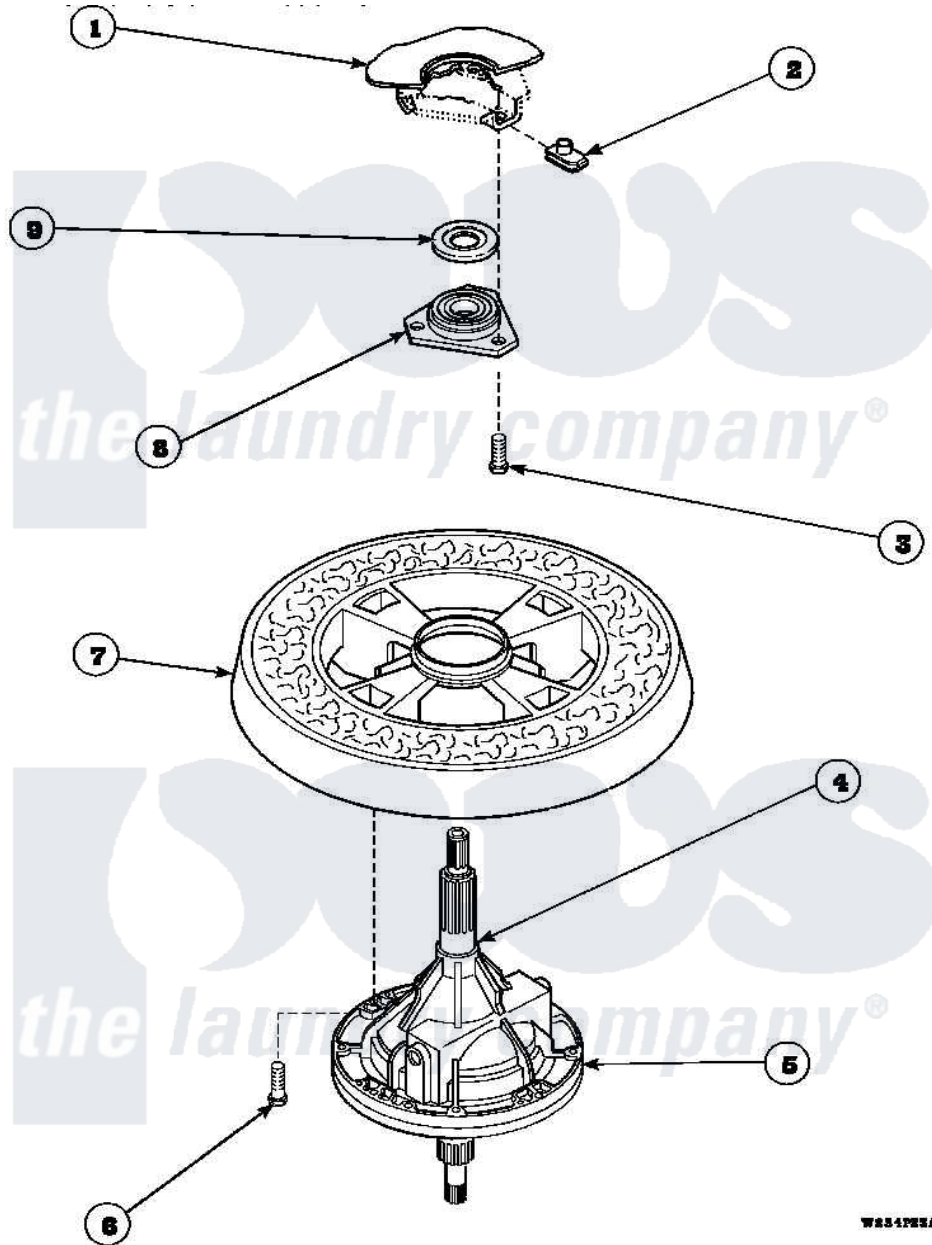

# Amana LW9203L2 (BOM: PLW9203L2A) 19 - TRANSMISSION ASSY AND BALANCING RING

Amana Residential Amana LW9203L2 (BOM: PLW9203L2A) Washer Parts Parts Diagram 19 - TRANSMISSION ASSY AND BALANCING RING

Click on the part number to view part

Item	Original Part Number	Replaced By	Status	Part Description
1	<a href="#">34438P</a>			Assembly, Outer Tub
2	<a href="#">27222</a>			Nut, Retainer 5/16-18
3	36991	<a href="#">3400500</a>		Bolt, 3405245 5/16-18 X 3/4
4	<a href="#">27604P</a>			Never-Seeze 1 Oz Tube
5	<a href="#">34526P</a>			Assembly, Transmission
6	37047		Not Available	SCREW, CAP
7	34731		Not Available	ASSY,BALANCE RING-COMPL
8	27182	<a href="#">40004201P</a>		Main Bearing Assembly
9	<a href="#">27187</a>			Flinger