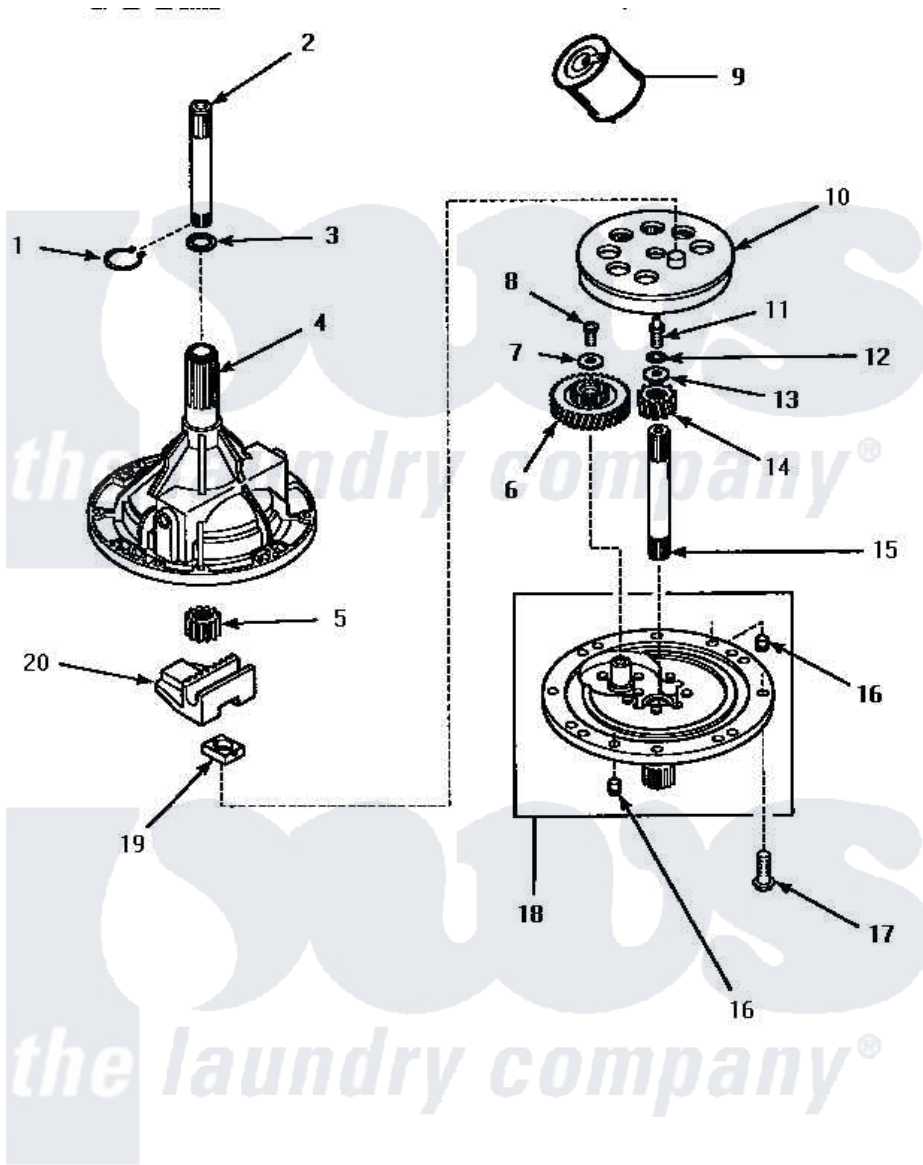

Amana LW9203W (BOM: P1163401W W) 01 - 34526 TRANSMISSION ASSY

34526 TRANSMISSION ASSEMBLY

Amana [Residential Amana LW9203W \(BOM: P1163401W W\) Washer Parts](#) Parts Diagram 01 - 34526 TRANSMISSION ASSY

[Click on the part number to view part](#)

Item	Original Part Number	Replaced By	Status	Part Description
1	27197			Ring, Retaining
2	Y36570			Shaft, Output
3	35092			Washer, 3628id X 1.00 X .056
4	33223		Not Available	ASSY,TRANSMISSION CASE
5	27003			Pinion, Agitator
6	29161			Gear, Reduction
7	29260		Not Available	WASHER
8	29273			Screw, 1/4-20 X 3/8
9	27243P			Oil, CW Transmission F-
10	26577			Assembly, Gear And Stud
11	27030		Not Available	SCREW,1/4-20 SPECIAL
12	21456			Lockwasher, 1/4 Intshkp
13	26509	40041501		Washer
14	Y29160			Pinion, Drive
15	34853			Shaft, Input
16	27172			Pin, Dowel

17	32814	Not Available	SCREW, 1/4-20X7/8 SERRA
18	34854	38290	Assembly, Cover
19	26493		Slide
20	Y31526		Rack
NI	28434P	Not Available	LOCTITE