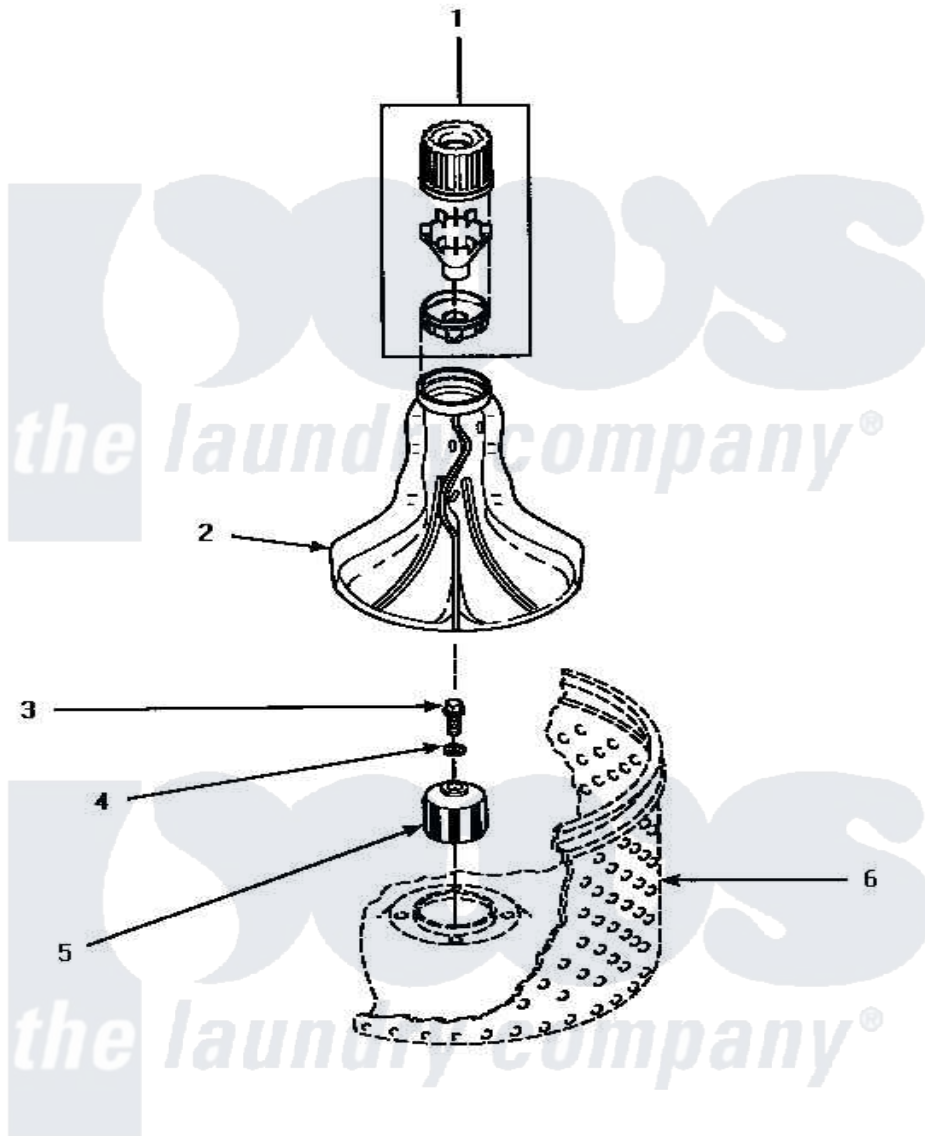

Amana LW9203W (BOM: P1163401W W) 02 - AGITATOR & DRIVE BELL

**AGITATOR AND DRIVE BELL**

Amana [Residential Amana LW9203W \(BOM: P1163401W W\) Washer Parts](#) Parts Diagram 02 - AGITATOR & DRIVE BELL

[Click on the part number to view part](#)

Item	Original Part Number	Replaced By	Status	Part Description
1	34155	<a href="#">40002101W</a>		Assembly, Fabric Softner
2	33174	<a href="#">40000501W</a>		Agitator, Flex Vane
3	34288	<a href="#">40065102</a>		Screw, Shoulder 1/4
4	<a href="#">36472</a>			O-Ring
5	34504P	<a href="#">R9900189</a>		Kit, Drive Bell And Seal
6	Y00000000		Not Available	SEE NOTE WASHTUB