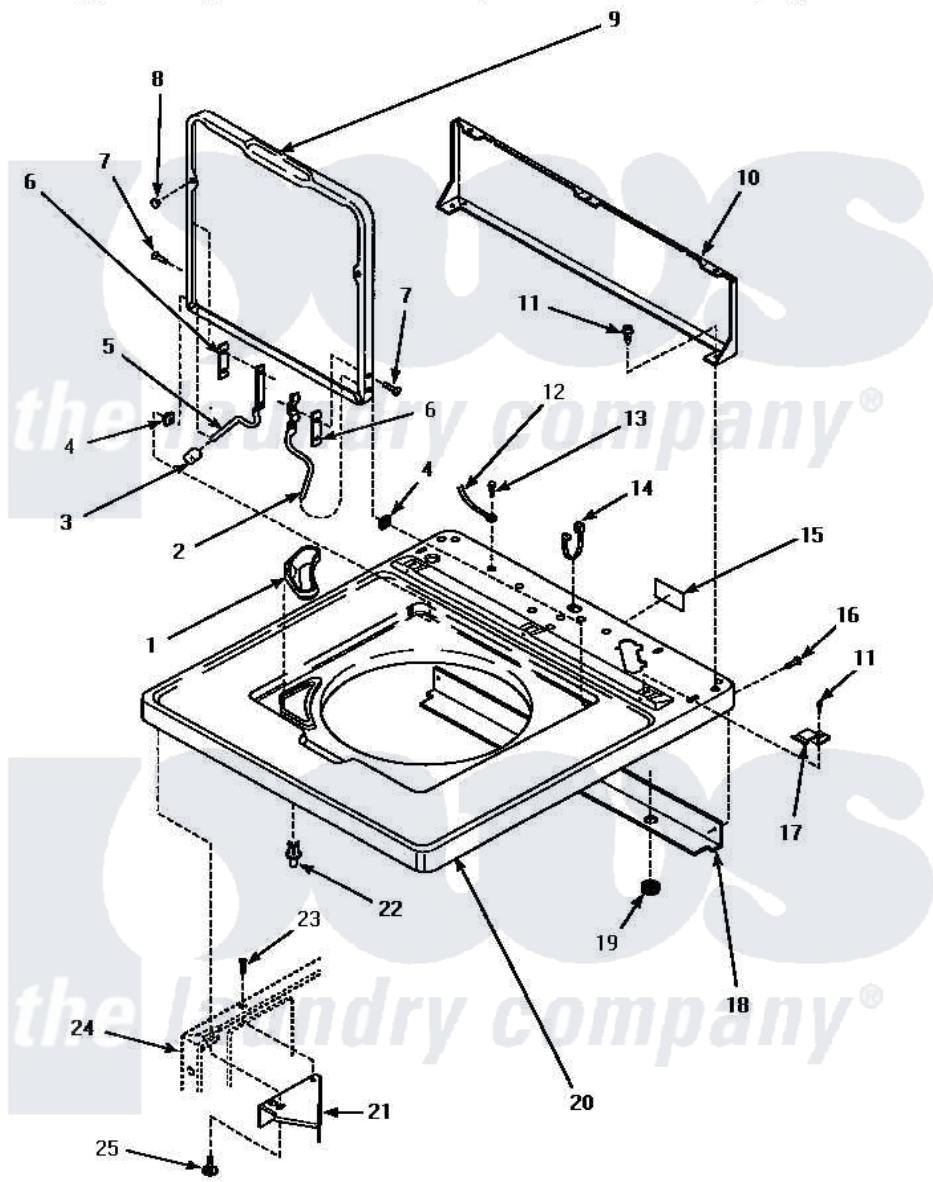

**Amana LW9203W (BOM: P1163401W W) 04 - CAB TOP/LOADING DR & CTRL HOOD REAR PAN**

**CABINET TOP, LOADING DOOR AND CONTROL HOOD REAR PANEL**

Amana Residential Amana LW9203W (BOM: P1163401W W) Washer Parts Parts Diagram 04 - CAB TOP/LOADING DR & CTRL HOOD REAR PAN

[Click on the part number to view part](#)

Item	Original Part Number	Replaced By	Status	Part Description
1	34776		Not Available	DISPENSER,BLEACH
2	<a href="#">36437</a>			Hinge, Lid R
3	35112		Not Available	BUMPER,HINGE-STOP
4	33446	<a href="#">40008201</a>		Bushing, Hinge
5	<a href="#">36439</a>			Hinge, Lid-Left
6	<a href="#">34338</a>			Gasket, Hinge
7	34337	<a href="#">W10119828</a>		Screw, Lid Hinge Mounting
8	21685	<a href="#">40038001</a>		Bumper
9	<a href="#">36018WP</a>			Assembly, Lid-Amana Electronic
"	36018HP		Not Available	LOADING DOOR, HARVEST GOLD
"	36018LP		Not Available	ASSY,LID-AMANA ELECTRONIC
10	34903		Not Available	PANEL, BACK HOOD (USE 37782)

11	23962	<a href="#">W10116760</a>		Screw
12	Y00000000		Not Available	SEE NOTE GROUND WIRE, GREEN
13	<a href="#">52909</a>			Screw, 10B-16 X 1/2 HeX
14	21903	<a href="#">211881</a>		Grommet, Cord Part Not Used-Gas Models Only
15	24903		Not Available	STICKER,DISCONNECT POW
16	27196	<a href="#">27001200</a>		Screw
17	35887	<a href="#">40063901</a>		Clip, Hold Down
18	<a href="#">34228</a>			Shield, Top
19	80262		Not Available	GROMMET
20	<a href="#">34902LP</a>			Assembly, Top-Amama
"	34902HP		Not Available	ASSY, TOP-DOMESTIC W/BLEACH
"	34902WP		Not Available	ASSY, TOP-AMANA
21	<a href="#">36034</a>			Bracket, Director-Module
22	<a href="#">56534</a>			Barrel, Support
23	36035		Not Available	SCREW,8-18X3/8 PHIL FLT HD
24	Y00000000		Not Available	SEE NOTE CABINET
25	Y31644	<a href="#">27001200</a>		Screw