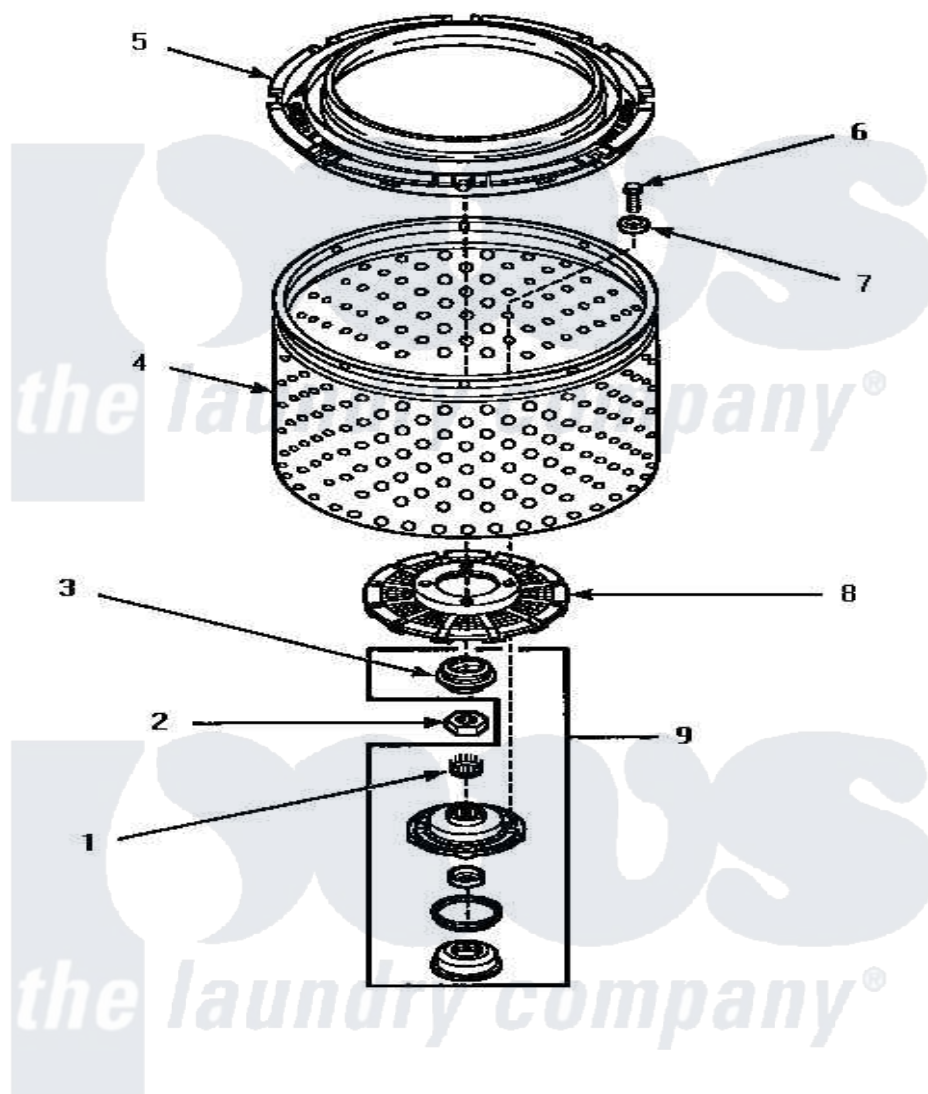

**Amana LW9203W (BOM: P1163401W W) 05 - CLOTHES  
GUARD/WASHTUB/LINT FILTER & HUB**

**CLOTHES GUARD, WASHTUB, LINT FILTER AND HUB**

Amana [Residential Amana LW9203W \(BOM: P1163401W W\) Washer Parts](#) Parts Diagram 05 - CLOTHES  
GUARD/WASHTUB/LINT FILTER & HUB  
[Click on the part number to view part](#)

Item	Original Part Number	Replaced By	Status	Part Description
1	29728	<a href="#">40008301</a>		Insert, Spline
2	Y29220	<a href="#">40016301</a>		Nut, Lock
3	34184	<a href="#">R9900189</a>		Kit, Drive Bell And Seal
4	33501P	<a href="#">R9900144</a>		Kit- Wash
5	<a href="#">35035</a>			Guard, Clothes
6	27202	<a href="#">W10116787</a>		Screw
7	<a href="#">28094</a>			Gasket
8	32998	<a href="#">39371</a>		Filter Lin
9	495P3	<a href="#">R9900552</a>		Hub And Seal