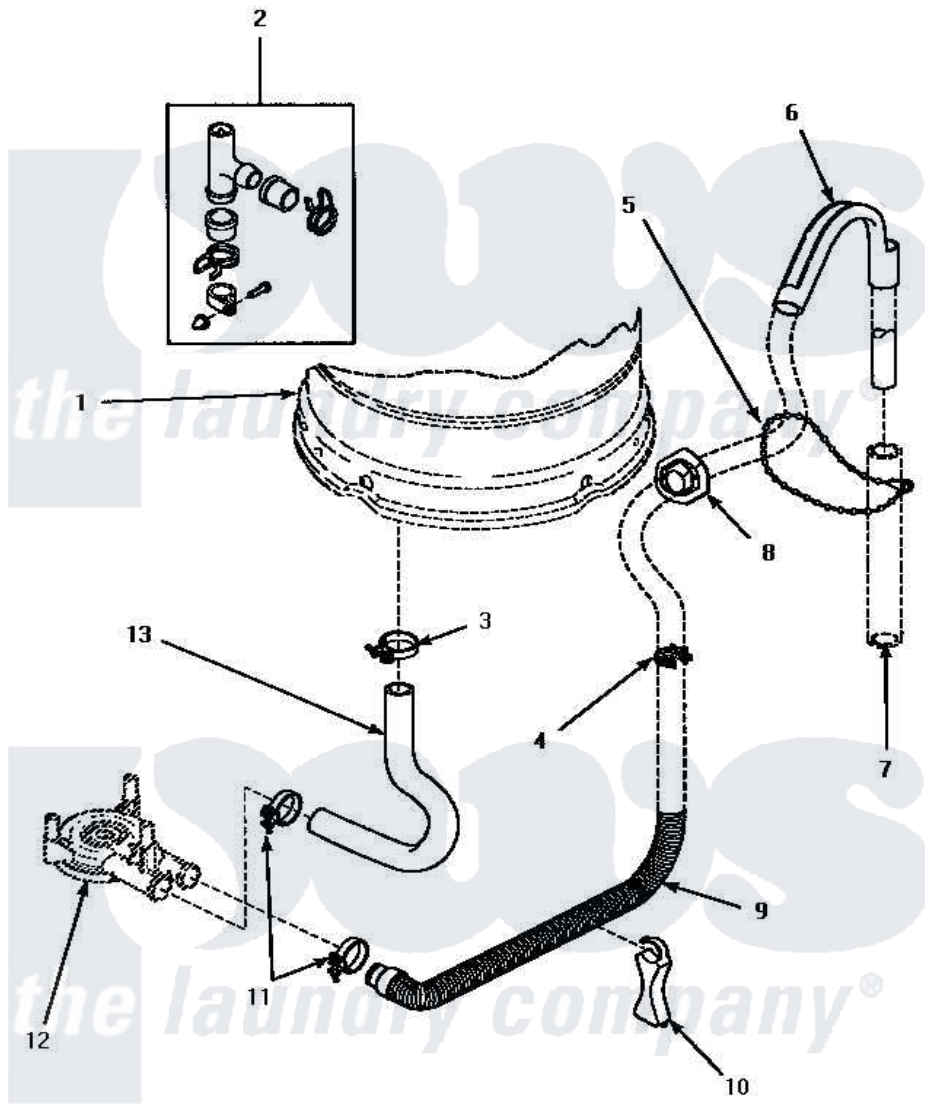

Amana LW9203W (BOM: P1163401W W) 06 - DRAIN HOSE & SIPHON BREAK

DRAIN HOSE AND SIPHON BREAK

Amana [Residential Amana LW9203W \(BOM: P1163401W W\) Washer Parts](#) Parts Diagram 06 - DRAIN HOSE & SIPHON BREAK

[Click on the part number to view part](#)

| Item | Original Part Number | Replaced By | Status | Part Description |
|------|-----------------------|--------------------------|---------------|------------------------|
| 1 | Y00000000 | | Not Available | SEE NOTE OUTER TUB |
| 2 | 562P3 | 76660 | | Break-Sphn |
| 3 | 35384 | 285655 | | Clamp, Hose |
| 4 | 36014 | | | Clip, Retainer-Hose |
| 5 | 33489 | 8539404 | | Tie-Wire |
| 6 | 33615 | 22003814 | | Retainer, Drain Hose |
| 7 | Y00000000 | | Not Available | SEE NOTE STANDPIPE |
| 8 | 32219 | | | Relief, Strain |
| 9 | 34502 | 40053901 | | Hose, Drain |
| 10 | 35487 | | | Support, Hose |
| 11 | 35384 | 285655 | | Clamp, Hose |
| 12 | Y00000000 | | Not Available | SEE NOTE PUMP ASSEMBLY |
| 13 | 35753 | | | Hose, Tub To Pump-Ddp |
| NI | 406P3 | 451P3 | | Kit Drain Extension |