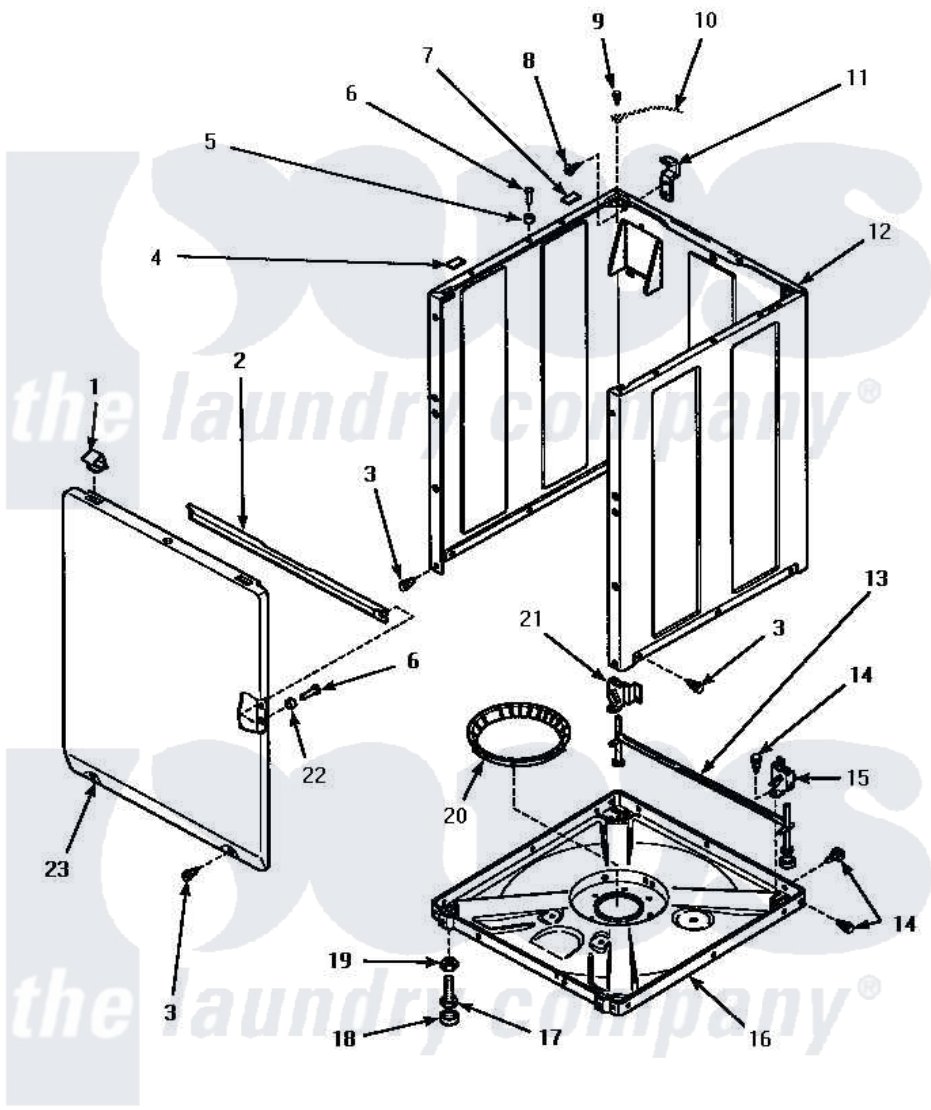

Amana LW9203W (BOM: P1163401W W) 07 - FRONT PANEL, BASE & CABINET ASSY

FRONT PANEL, BASE AND CABINET ASSEMBLY

Amana Residential Amana LW9203W (BOM: P1163401W W) Washer Parts Parts Diagram 07 - FRONT PANEL, BASE & CABINET ASSY

Click on the part number to view part

Item	Original Part Number	Replaced By	Status	Part Description
1	35865			Clip, Hold-Down Front Panel
2	Y35097		Not Available	BRACE, FRT PNL
3	27196	27001200		Screw
4	Y56128			Pad, Bumper
5	56079	505187		Locator, Panel
6	32671	Y014874		Screw, Idler Arm And Sleeve
7	36226			Pad, Bumper .25
8	34499		Not Available	SCREW, No.10B X 1/4 TAP IN HX
9	56392		Not Available	SCREW,8-18 X 3/8 TAPPI
10	Y00000000		Not Available	SEE NOTE GROUND WIRE, GREEN
11	Y27103			Hinge, Hold-Down Lug
12	34475WP	38612WP		Kit-Service
"	34475LP	38612LP		Kit Service Cabinet

"	34475HP		Not Available	KIT,SERVICE CABINET
13	34443			Assembly, Leg And Stabilier
14	35148		Not Available	SCREW,1/4-14 X 3/8 HX HD
15	36036		Not Available	BRACKET,SLL-RIGHT
16	34434P			Assembly Nut/Leg Base
17	Y34319	22003428		Leg, Adjustable
18	34318	40016001		Foot, Rubber
19	Y21899	40038101		Nut, Leg
20	36108		Not Available	SNUBBER PAD & ISOLATOR
21	36037			Bracket, Sll-Left
22	28102			Locator, Panel
23	34656WP			Assembly, Front Panel
"	34656HP		Not Available	ASSY,FRONT PANEL
"	34656LP			Assembly, Front Panel