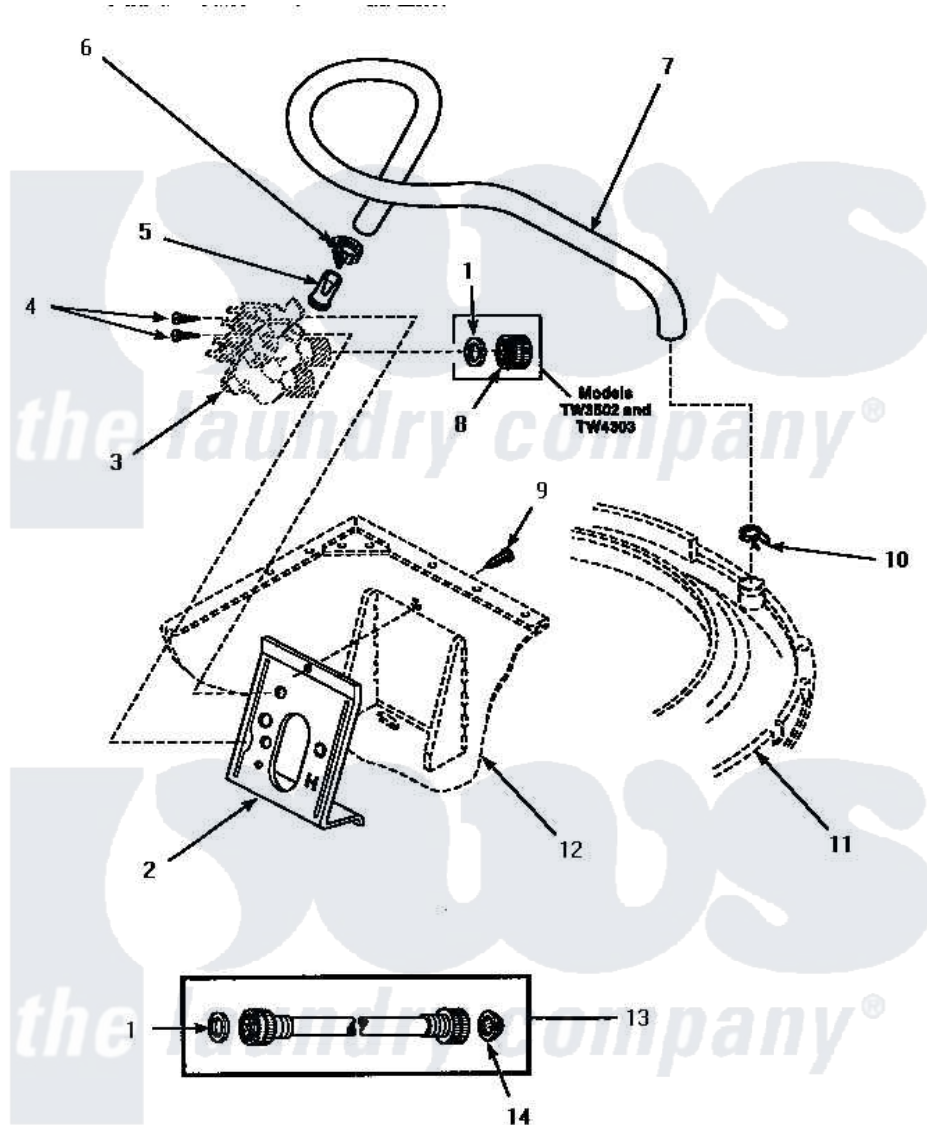

Amana LW9203W (BOM: P1163401W W) 09 - INLET/FILL HOSE & MIXING VLV MTG BRKT

INLET HOSE, FILL HOSE AND MIXING VALVE MOUNTING BRACKET

Amana [Residential Amana LW9203W \(BOM: P1163401W W\) Washer Parts](#) Parts Diagram 09 - INLET/FILL HOSE & MIXING VLV MTG BRKT

[Click on the part number to view part](#)

Item	Original Part Number	Replaced By	Status	Part Description
1	20290	Y013783		Washer, Inlet Hose
2	34972	39407		Bracket, Valve
3	Y00000000		Not Available	SEE NOTE MIXING VALVE ASSEMBLY
4	56392		Not Available	SCREW,8-18 X 3/8 TAPPI
5	34500	22001900		Preventer, Back Flow
6	27643	596669		Clamp, Manifold
7	35920		Not Available	HOSE,MIXING VALVE/TUB
8	24145			Cap
9	33562	27001200		Screw
10	29210			Hose Clamp
11	Y00000000		Not Available	SEE NOTE OUTER TUB COVER
12	Y00000000		Not Available	SEE NOTE CABINET
13	28330P	202860		Inlet Hose Assembly