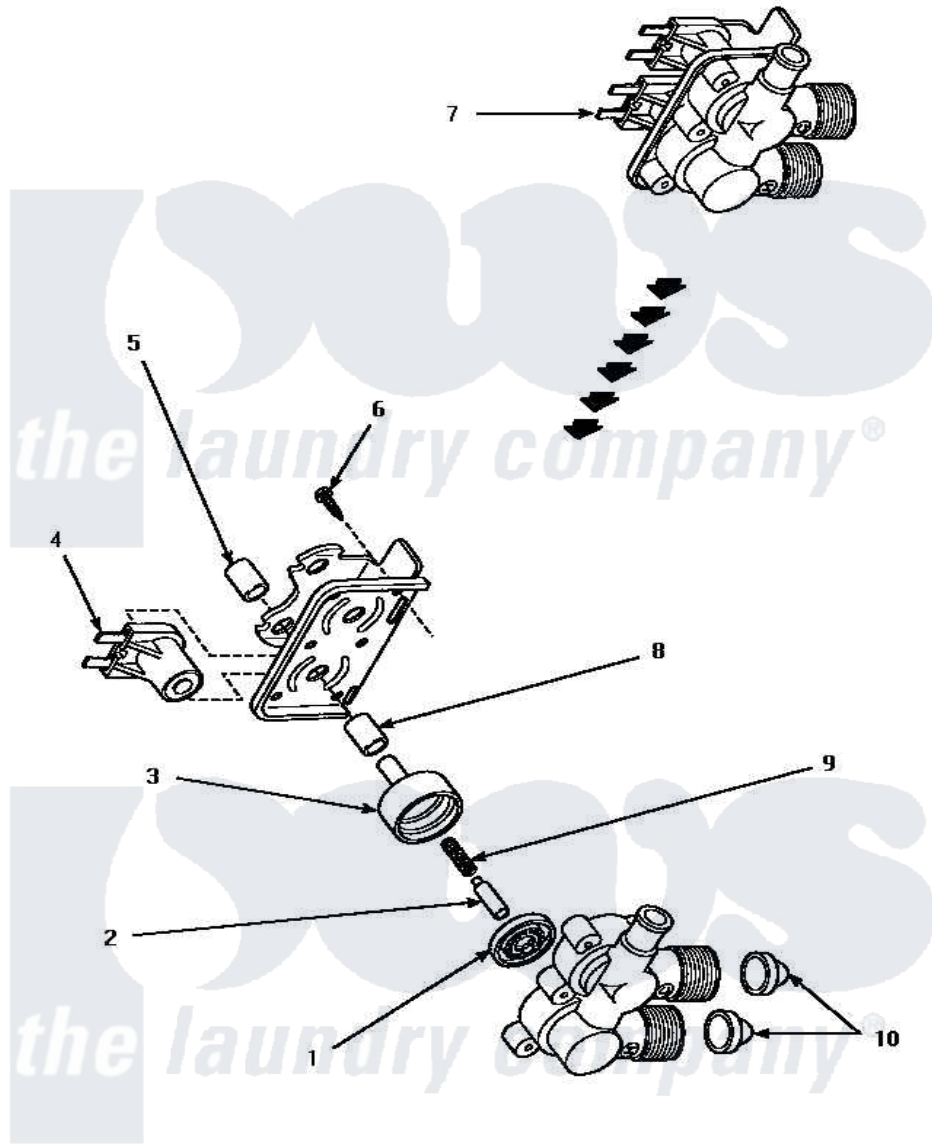

Amana LW9203W (BOM: P1163401W W) 10 - MIXING VALVE ASSY

MIXING VALVE ASSEMBLY

Amana Residential Amana LW9203W (BOM: P1163401W W) Washer Parts Parts Diagram 10 - MIXING VALVE ASSY
 Click on the part number to view part

Item	Original Part Number	Replaced By	Status	Part Description
1	24134		Not Available	DIAPHRAGM
2	24132		Not Available	ARMATURE
3	24130			Guide, Armature
4	33930A	33930		Valve, Mixing
5	24128		Not Available	SLEEVE, LONG
6	25817C		Not Available	SCREW
7	Y35177		Not Available	VALVE, MIXING-TEMP SENS
8	24129		Not Available	SLEEVE, SHORT
9	23224E		Not Available	SPRING
10	24122	22002960		Strainer, Washer Inlet