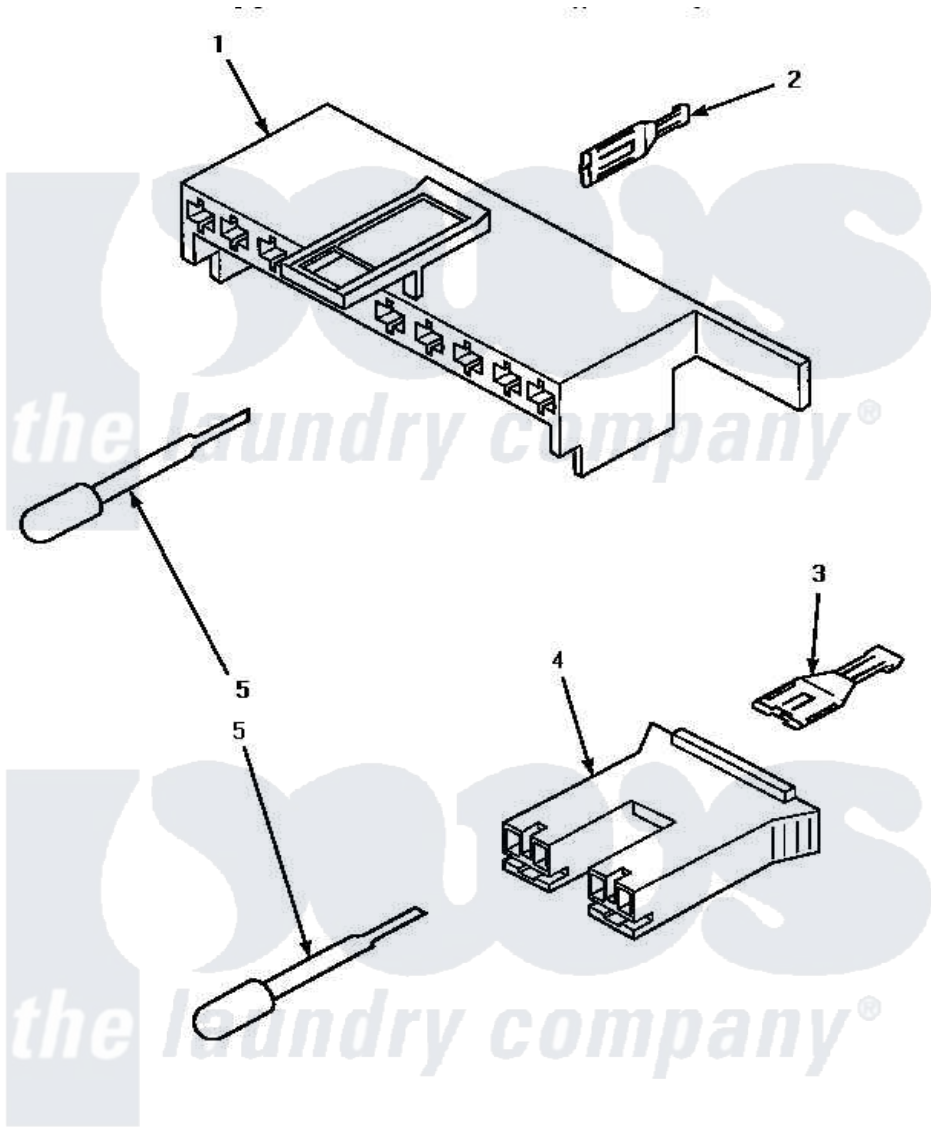

Amana LW9203W (BOM: P1163401W W) 11 - MIXING VLV & MTR CONN BLOCKS/TERM & TOOL

MIXING VALVE AND MOTOR CONNECTION BLOCKS, TERMINALS AND TERMINAL EXTRACTOR TOOL

Amana [Residential Amana LW9203W \(BOM: P1163401W W\) Washer Parts](#) Parts Diagram 11 - MIXING VLV & MTR CONN BLOCKS/TERM & TOOL

[Click on the part number to view part](#)

Item	Original Part Number	Replaced By	Status	Part Description
1	34677			10 Circuit Plug
2	Y00188			Molex Terminal
3	Y00121		Not Available	SPADE TERMINAL(12 GAUGE) (1/4 INCH-(2) 18 GAUGE WIRES O
4	34676			Plug
"	34675		Not Available	PLUG
5	283P4			Terminal Extractor Tool