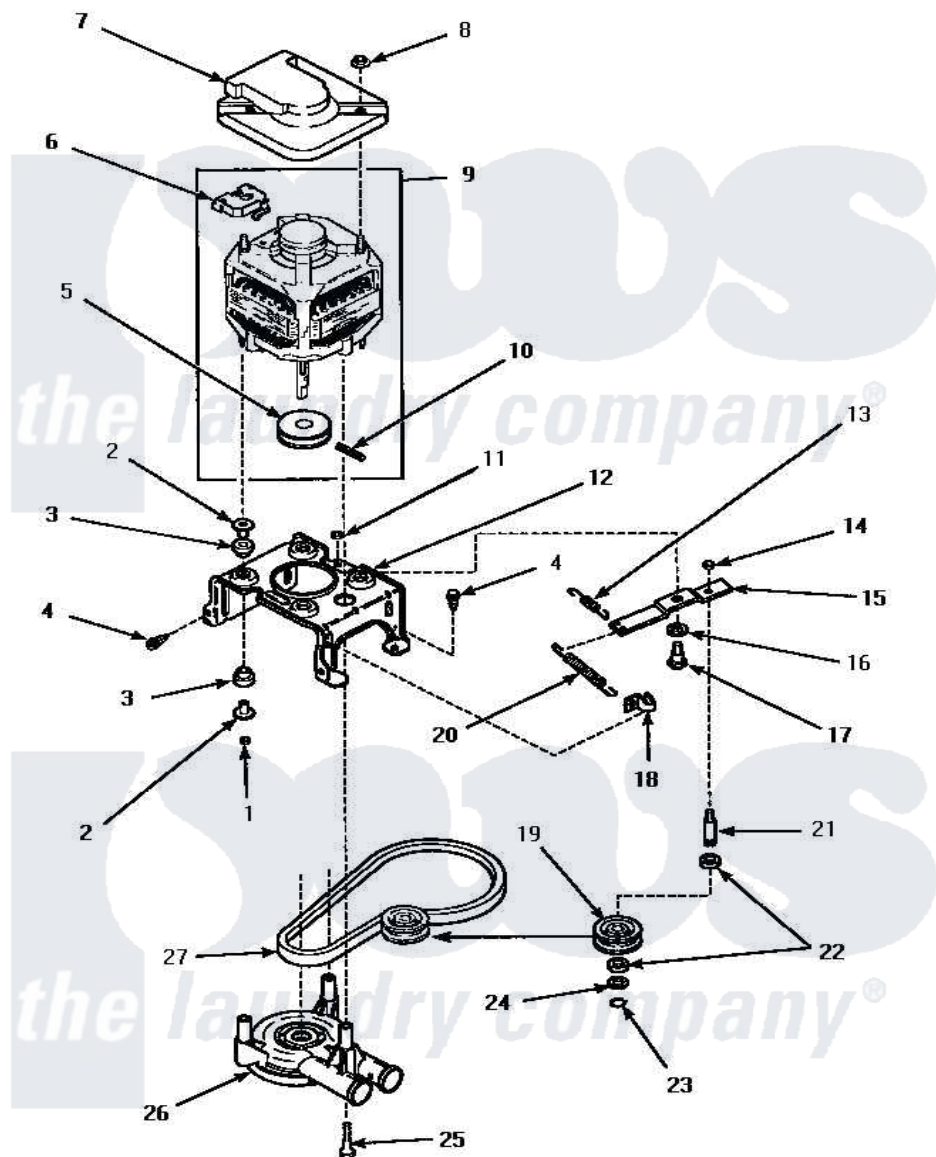

**Amana LW9203W (BOM: P1163401W W) 12 - MOTOR, MTG BRKT, BELT, PUMP & IDLER ASSY**

**MOTOR, MOUNTING BRACKET, BELT, PUMP AND IDLER ASSEMBLY**

Amana Residential Amana LW9203W (BOM: P1163401W W) Washer Parts Parts Diagram 12 - MOTOR, MTG BRKT, BELT, PUMP & IDLER ASSY

[Click on the part number to view part](#)

Item	Original Part Number	Replaced By	Status	Part Description
1	35423	<a href="#">3400029</a>		Nut, Adapter Plate
2	<a href="#">34791</a>			Post, Mount-Motor
3	<a href="#">34788</a>			Mount, Motor
4	Y31645	<a href="#">27001200</a>		Screw
5	27171		Not Available	PULLEY,MOTOR
6	35632		Not Available	SWITCH, MOTOR
7	34754	<a href="#">40112301</a>		Shield, Motor
8	35139		Not Available	PALNUT
9	34571	<a href="#">27001215</a>		Motor W/Pulley
"	35145	<a href="#">38034P</a>		Kit Motor 120V/60 2SP Cap Dd
10	<a href="#">23750</a>			Pin, Roll
11	52566	<a href="#">27001225</a>		Nut, Jam Mid Lock 1/4-20
12	34890		Not Available	BRACKET,MOTOR MOUNT
13	30620		Not Available	SPRING,IDLER LEVER HEL

14	28803	<a href="#">2221070</a>	Clamp, Nylon
15	31054	<a href="#">40041002</a>	Lever, Idler
16	81392	<a href="#">40054701</a>	Washer
17	27229	<a href="#">40038901</a>	Screw, 1/4-20
18	<a href="#">28849</a>		Clip, Spring
19	28800	Not Available	WHEEL, IDLER
20	33110	<a href="#">37366</a>	Spring, Idler
21	<a href="#">28802</a>		Shaft, Idler
22	<a href="#">Y29443</a>		Washer, Felt
23	<a href="#">23748</a>		Ring, Retaining
24	<a href="#">52549</a>		Washer, 501 ID X3/4 Odx
25	Y34565	<a href="#">40063701</a>	Screw, 10-16 x 1.75
26	35742P	<a href="#">27001233</a>	Pump
27	<a href="#">28808</a>		Belt, Agitate And Spin
NI	258P3	Not Available	KIT,CAPACITOR