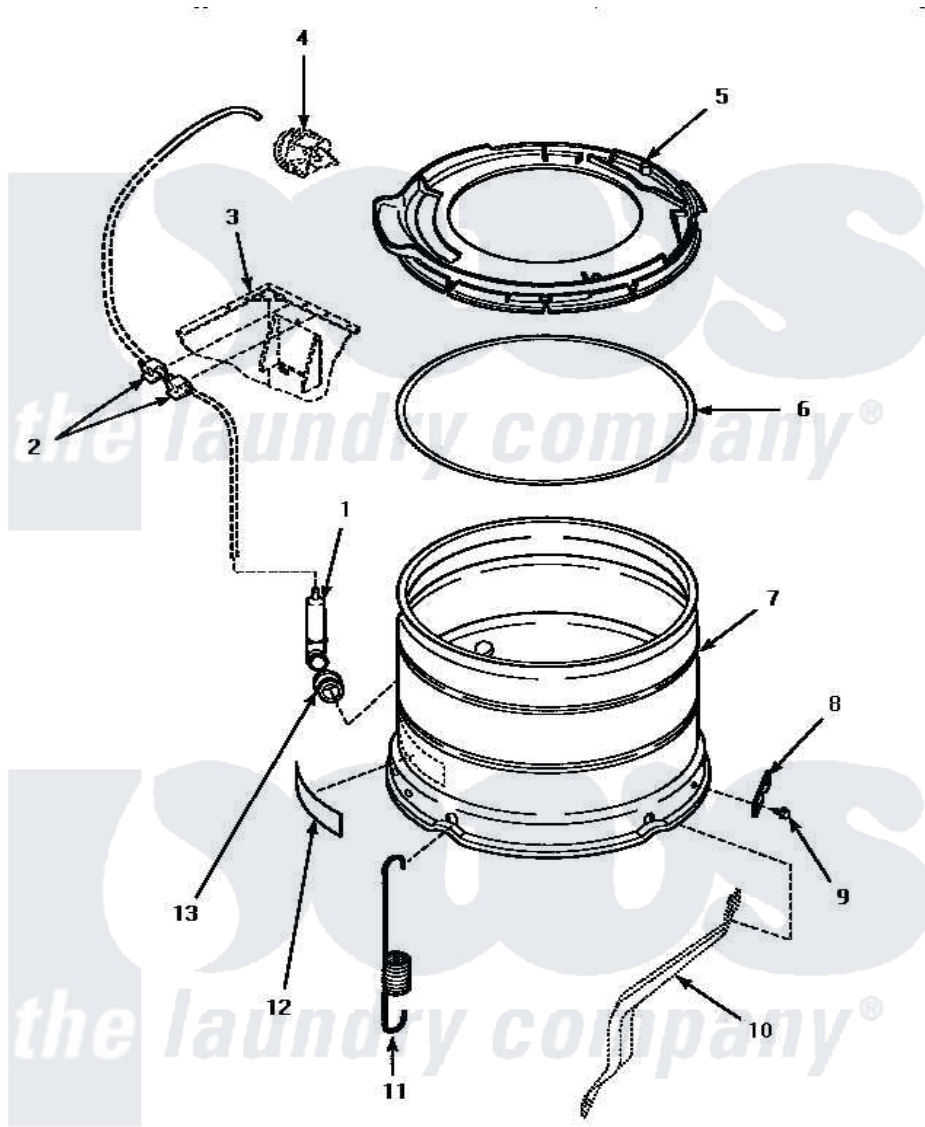

**Amana LW9203W (BOM: P1163401W W) 13 - OUTER TUB, COVER & PRESSURE HOSE**

**OUTER TUB, COVER AND PRESSURE HOSE**

Amana Residential Amana LW9203W (BOM: P1163401W W) Washer Parts Parts Diagram 13 - OUTER TUB, COVER & PRESSURE HOSE

Click on the part number to view part

Item	Original Part Number	Replaced By	Status	Part Description
1	30907	<a href="#">40008501</a>		Assembly, Pressure Bulb
2	<a href="#">21036</a>			Clip, Cable
3	Y00000000		Not Available	SEE NOTE CABINET
4	Y00000000		Not Available	SEE NOTE PRESSURE SWITCH
5	36025	<a href="#">36025P</a>		Assembly, Tub Cover and Gasket
6	<a href="#">32857</a>			Gasket, Tub Cover Small
7	<a href="#">34438P</a>			Assembly, Outer Tub
8	<a href="#">27926</a>			Plate, Leg .063
9	35369	<a href="#">40128701</a>		Screw, 5/16-18 X .50
10	Y00000000		Not Available	SEE NOTE SUPPORT LEG
11	<a href="#">35948</a>			Spring, Leg-Large Tub
12	500049		Not Available	STICKER
13	29175	<a href="#">40037801</a>		Grommet